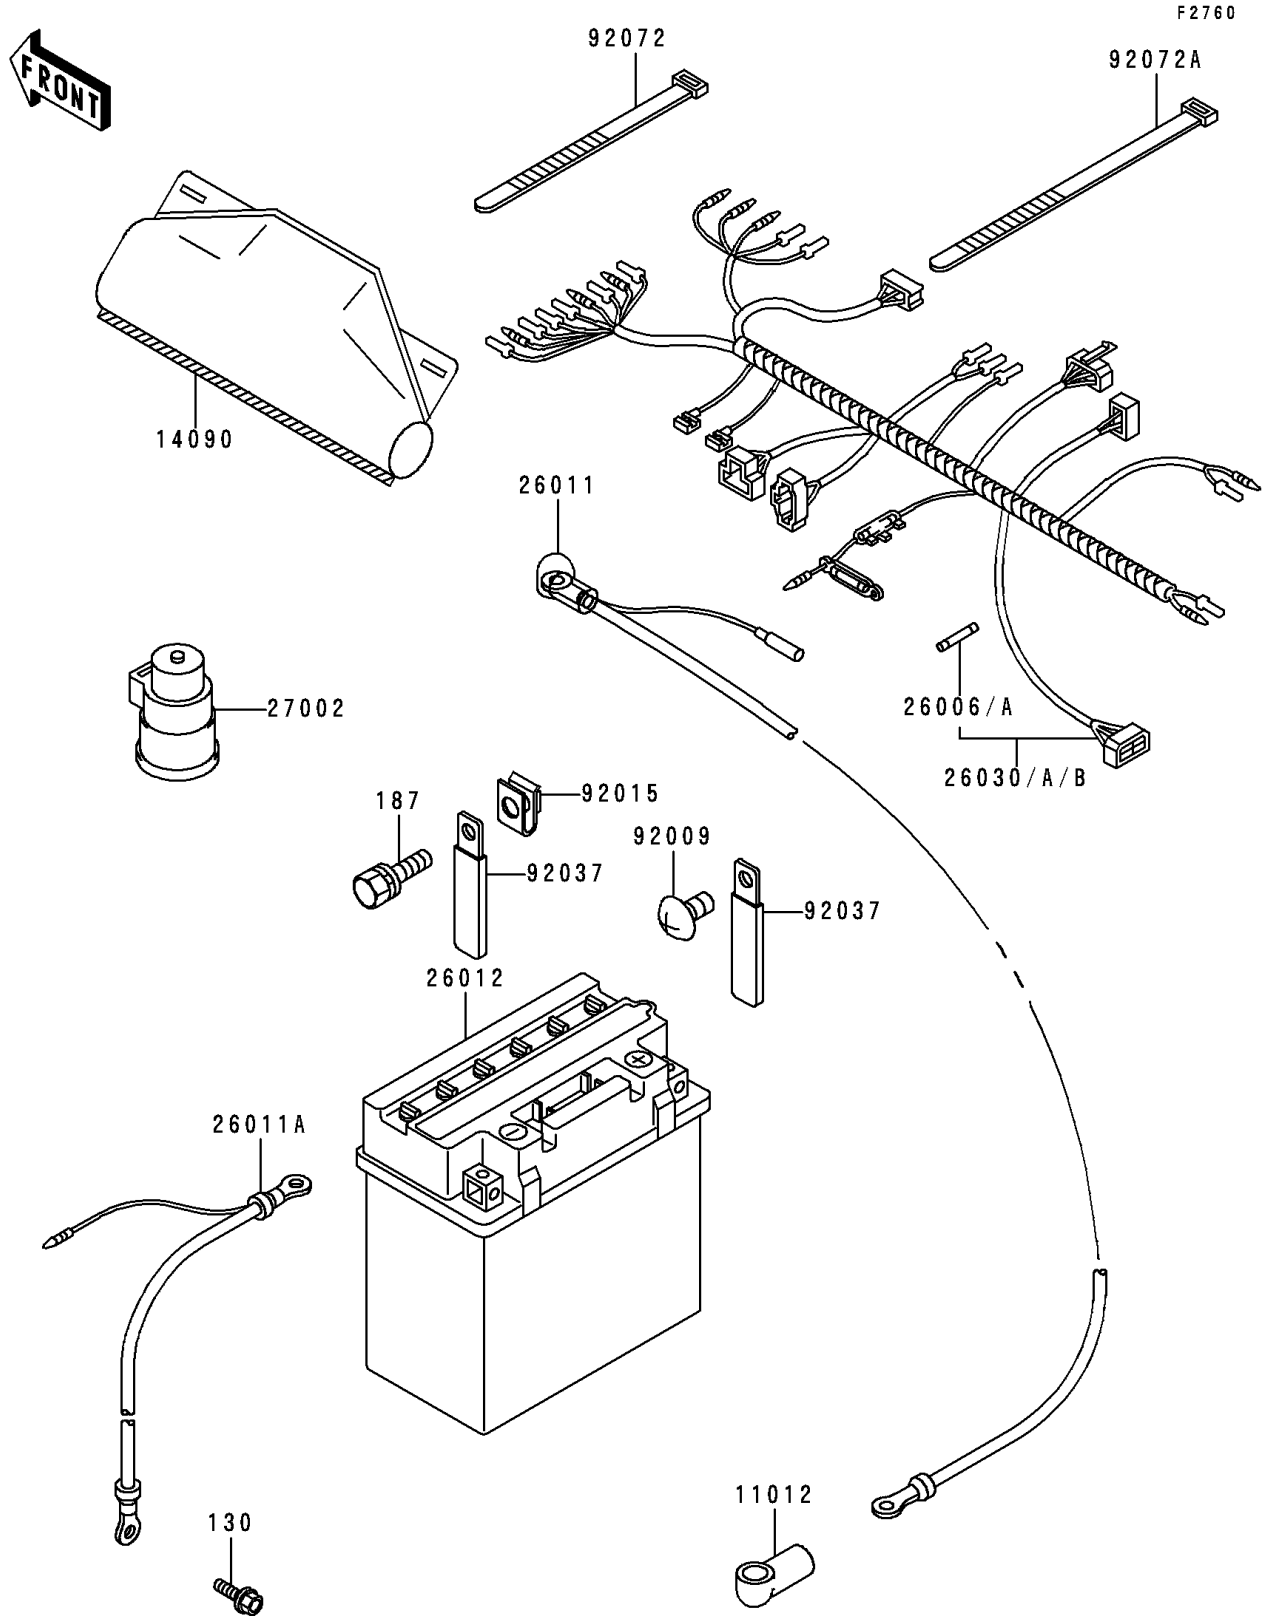

1998 Bayou 400 4X4 PARTS DIAGRAM

Chassis Electrical Equipment

1998 Bayou 400 4X4 PARTS LIST

Chassis Electrical Equipment

ITEM NAME	PART NUMBER	QUANTITY
BOLT-FLANGED,6X10 (Ref # 130)	130B0610	1
BOLT-UPSET-WSP (Ref # 187)	187C0614	2
CAP,TERMINAL (Ref # 11012)	11012-1354	1
COVER,COUPLER (Ref # 14090)	14090-1611	1
FUSE,30A,L=30 (Ref # 26006)	26006-1059	2
FUSE,8A,L=30 (Ref # 26006A)	26006-1062	1
WIRE-LEAD,BATTERY(+) (Ref # 26011)	26011-1513	1
WIRE-LEAD,BATTERY(-) (Ref # 26011A)	26011-1514	1
BATTERY,YB16CL-B,12V 19AH (Ref # 26012)	26012-1242	1
HARNESS,MAIN (Ref # 26030A)	26030-1526	1
RELAY-ASSY (Ref # 27002)	27002-1095	1
SCREW,TAPPING,4X8 (Ref # 92009)	92009-1155	3
NUT,6MM (Ref # 92015)	92015-1671	2
CLAMP,WIRING HARNESS,L=60 (Ref # 92037)	92037-1069	5
BAND,L=123 (Ref # 92072)	92072-030	2
BAND,L=188 (Ref # 92072A)	92072-1239	13