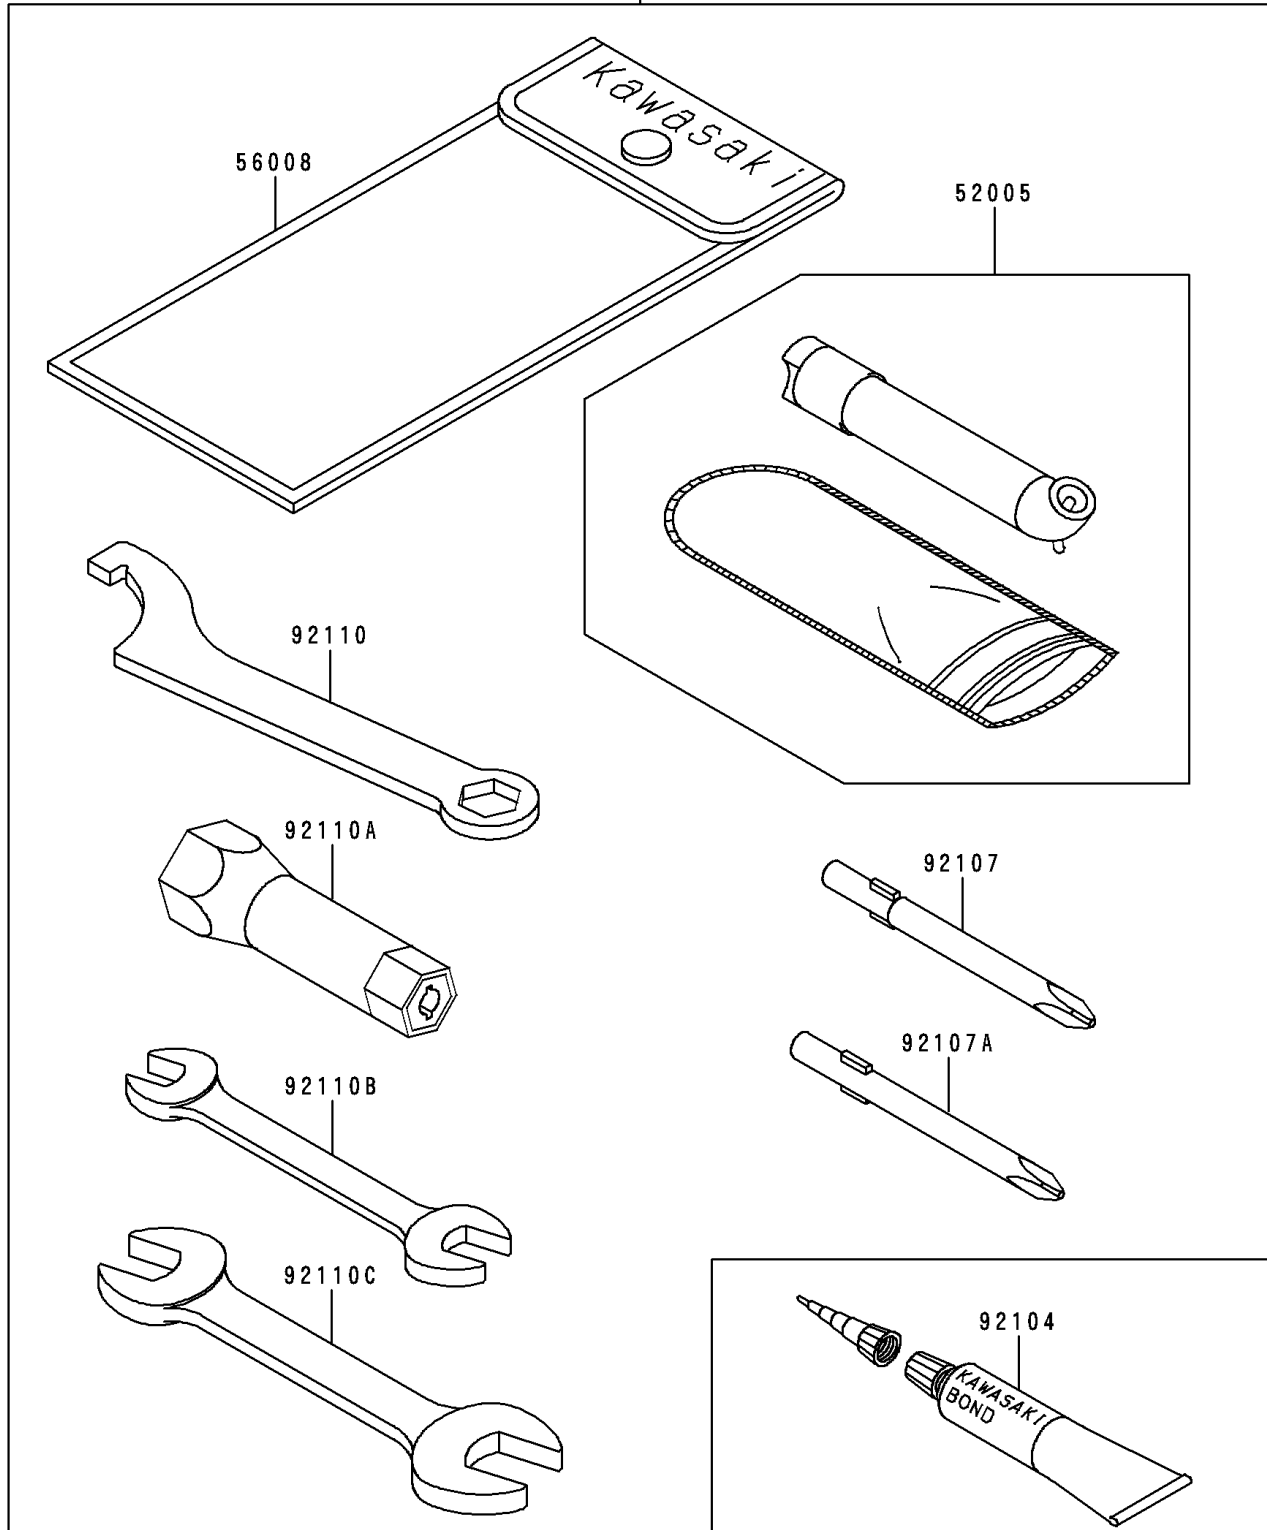

# 1998 Bayou 400 4X4 PARTS DIAGRAM

Owner's Tools

56007

F2810

# 1998 Bayou 400 4X4 PARTS LIST

## Owner's Tools

ITEM NAME	PART NUMBER	QUANTITY
GAUGE,AIR (Ref # 52005)	52005-1082	1
TOOLKIT (Ref # 56007)	56007-1331	1
BAG,TOOL (Ref # 56008)	56008-1007	1
GASKET-LIQUID,TUBE,100G,SILVER (Ref # 92104)	92104-002	1
TOOL-DRIVER,#3PHILLIPS (Ref # 92107)	92107-005	1
TOOL-DRIVER,#2PHILLIPS (Ref # 92107A)	92107-1053	1
TOOL-WRENCH,HOOK&BOXEND,14MM (Ref # 92110)	92110-1040	1
TOOL-WRENCH,BOX,18MM (Ref # 92110A)	92110-1109	1
TOOL-WRENCH,OPEN END,10X12 (Ref # 92110B)	92110-1152	1
TOOL-WRENCH,OPEN END,14X17 (Ref # 92110C)	92110-1153	1