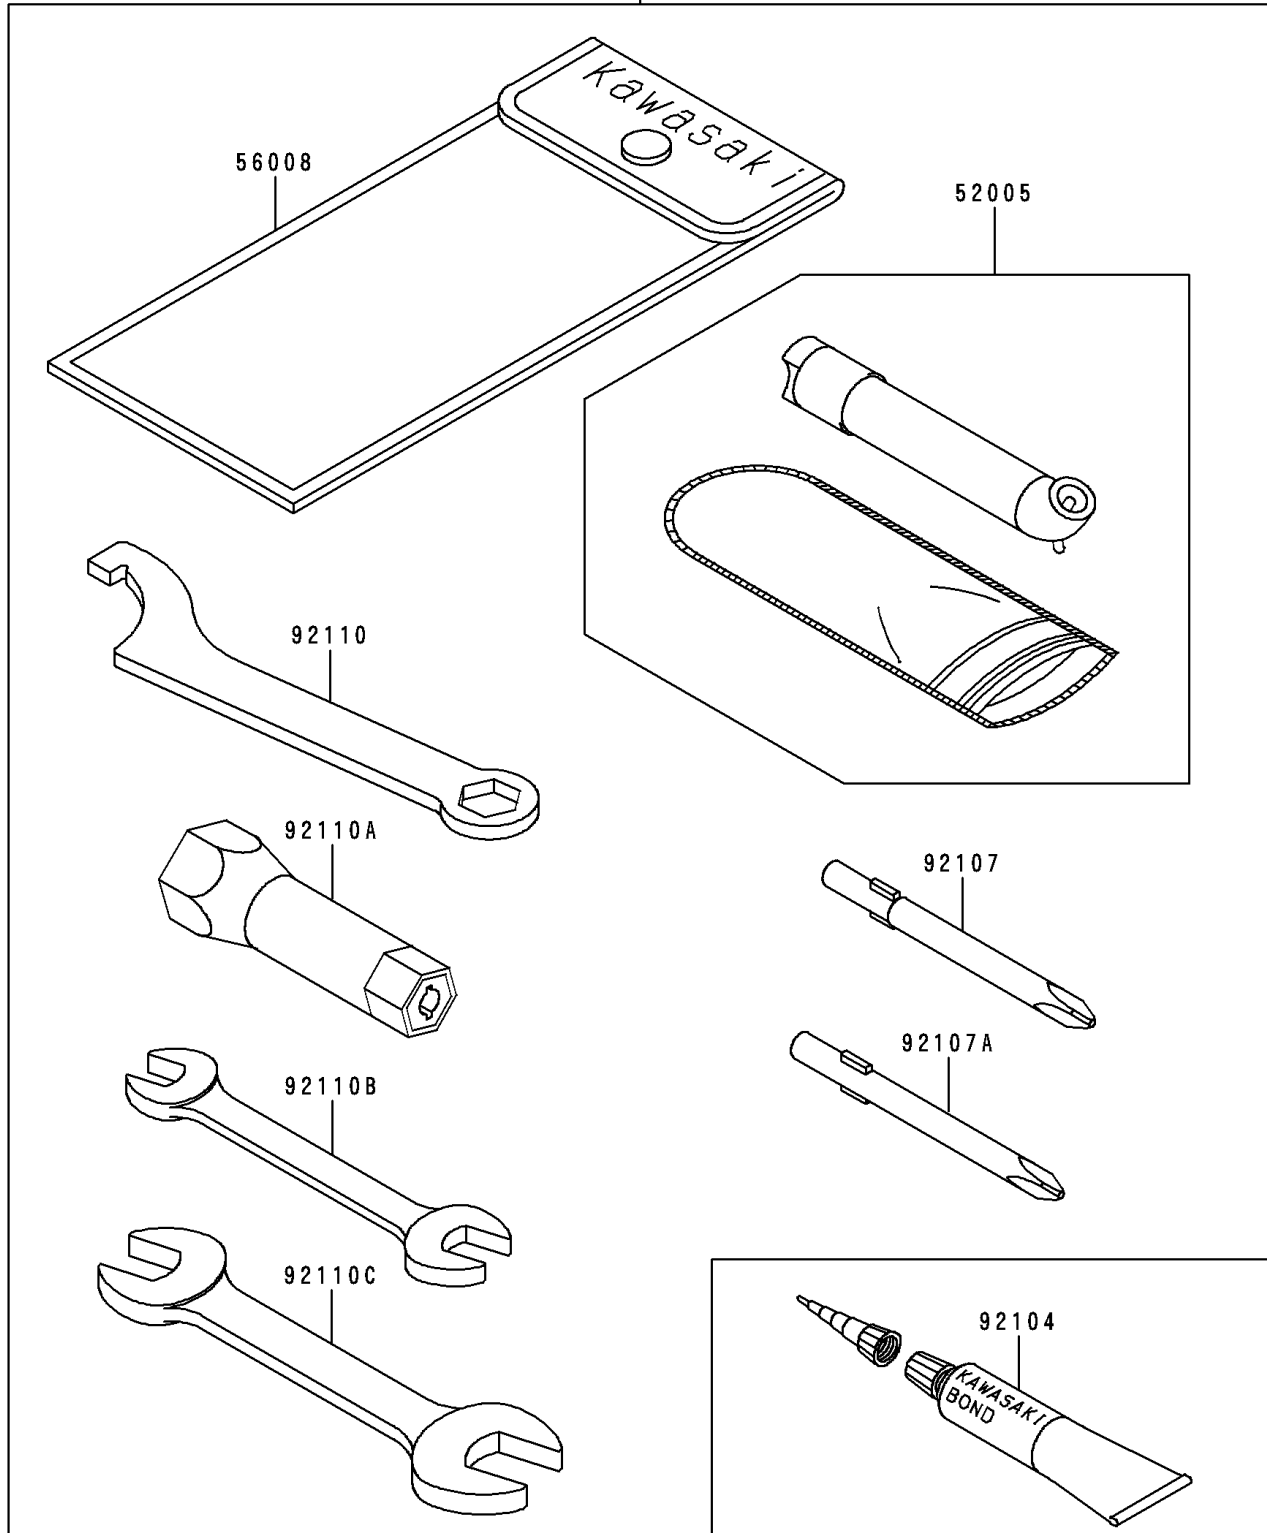

1998 Bayou 400 4X4 PARTS DIAGRAM

Owner's Tools

56007

F2810

1998 Bayou 400 4X4 PARTS LIST

Owner's Tools

ITEM NAME	PART NUMBER	QUANTITY
GAUGE,AIR (Ref # 52005)	52005-1082	1
TOOLKIT (Ref # 56007)	56007-1331	1
BAG,TOOL (Ref # 56008)	56008-1007	1
GASKET-LIQUID,TUBE,100G,SILVER (Ref # 92104)	92104-002	1
TOOL-DRIVER,#3PHILLIPS (Ref # 92107)	92107-005	1
TOOL-DRIVER,#2PHILLIPS (Ref # 92107A)	92107-1053	1
TOOL-WRENCH,HOOK&BOXEND,14MM (Ref # 92110)	92110-1040	1
TOOL-WRENCH,BOX,18MM (Ref # 92110A)	92110-1109	1
TOOL-WRENCH,OPEN END,10X12 (Ref # 92110B)	92110-1152	1
TOOL-WRENCH,OPEN END,14X17 (Ref # 92110C)	92110-1153	1