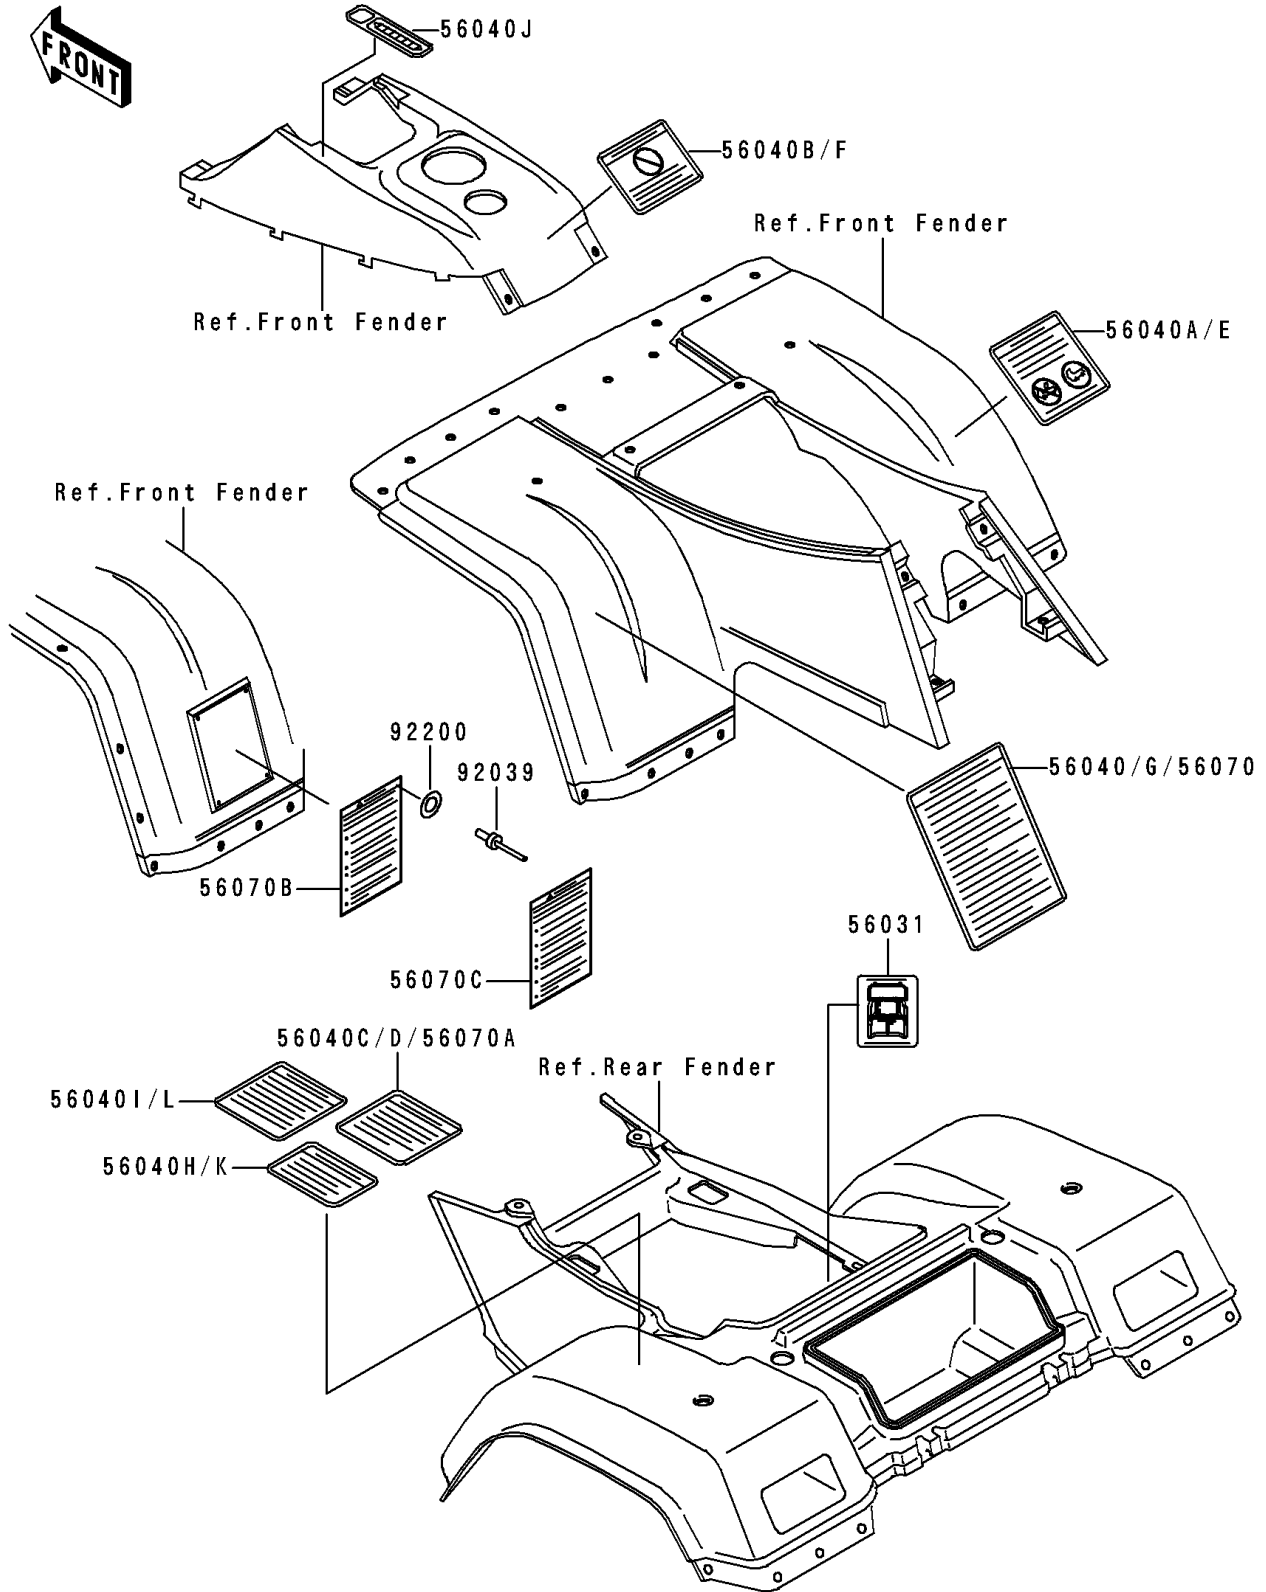

1997 Bayou 400 4X4 (Canada Only) PARTS DIAGRAM

Labels

F2860

1997 Bayou 400 4X4 (Canada Only) PARTS LIST

Labels

ITEM NAME	PART NUMBER	QUANTITY
LABEL-MANUAL,BATTERY VENT (Ref # 56031)	56031-1806	1
LABEL-WARNING,SERIOUS INJURY (Ref # 56040)	56040-1256	1
LABEL-WARNING,TRANSPORT (Ref # 56040A)	56040-1261	1
LABEL-WARNING,UNDER 16 (Ref # 56040B)	56040-1276	1
LABEL-WARNING,NO PASSENGER (Ref # 56040C)	56040-1277	1
LABEL-WARNING,TIRE INFO (Ref # 56040H)	56040-1330	1
LABEL-WARNING,MAX VEHICLE LOAD (Ref # 56040I)	56040-1331	1
LABEL-WARNING,SHIFT PATTERN (Ref # 56040J)	56040-1332	1
LABEL-WARNING,NO PASSENGER (Ref # 56040D)	56040-1280	1
LABEL-WARNING,TRANSPORT (Ref # 56040E)	56040-1283	1
LABEL-WARNING,AGE (Ref # 56040F)	56040-1325	1
LABEL-WARNING,GENERAL (Ref # 56040G)	56040-1326	1
LABEL-WARNING,TIRE INFO (Ref # 56040K)	56040-1337	1
LABEL-WARNING,MAX VEHICLE LOAD (Ref # 56040L)	56040-1338	1