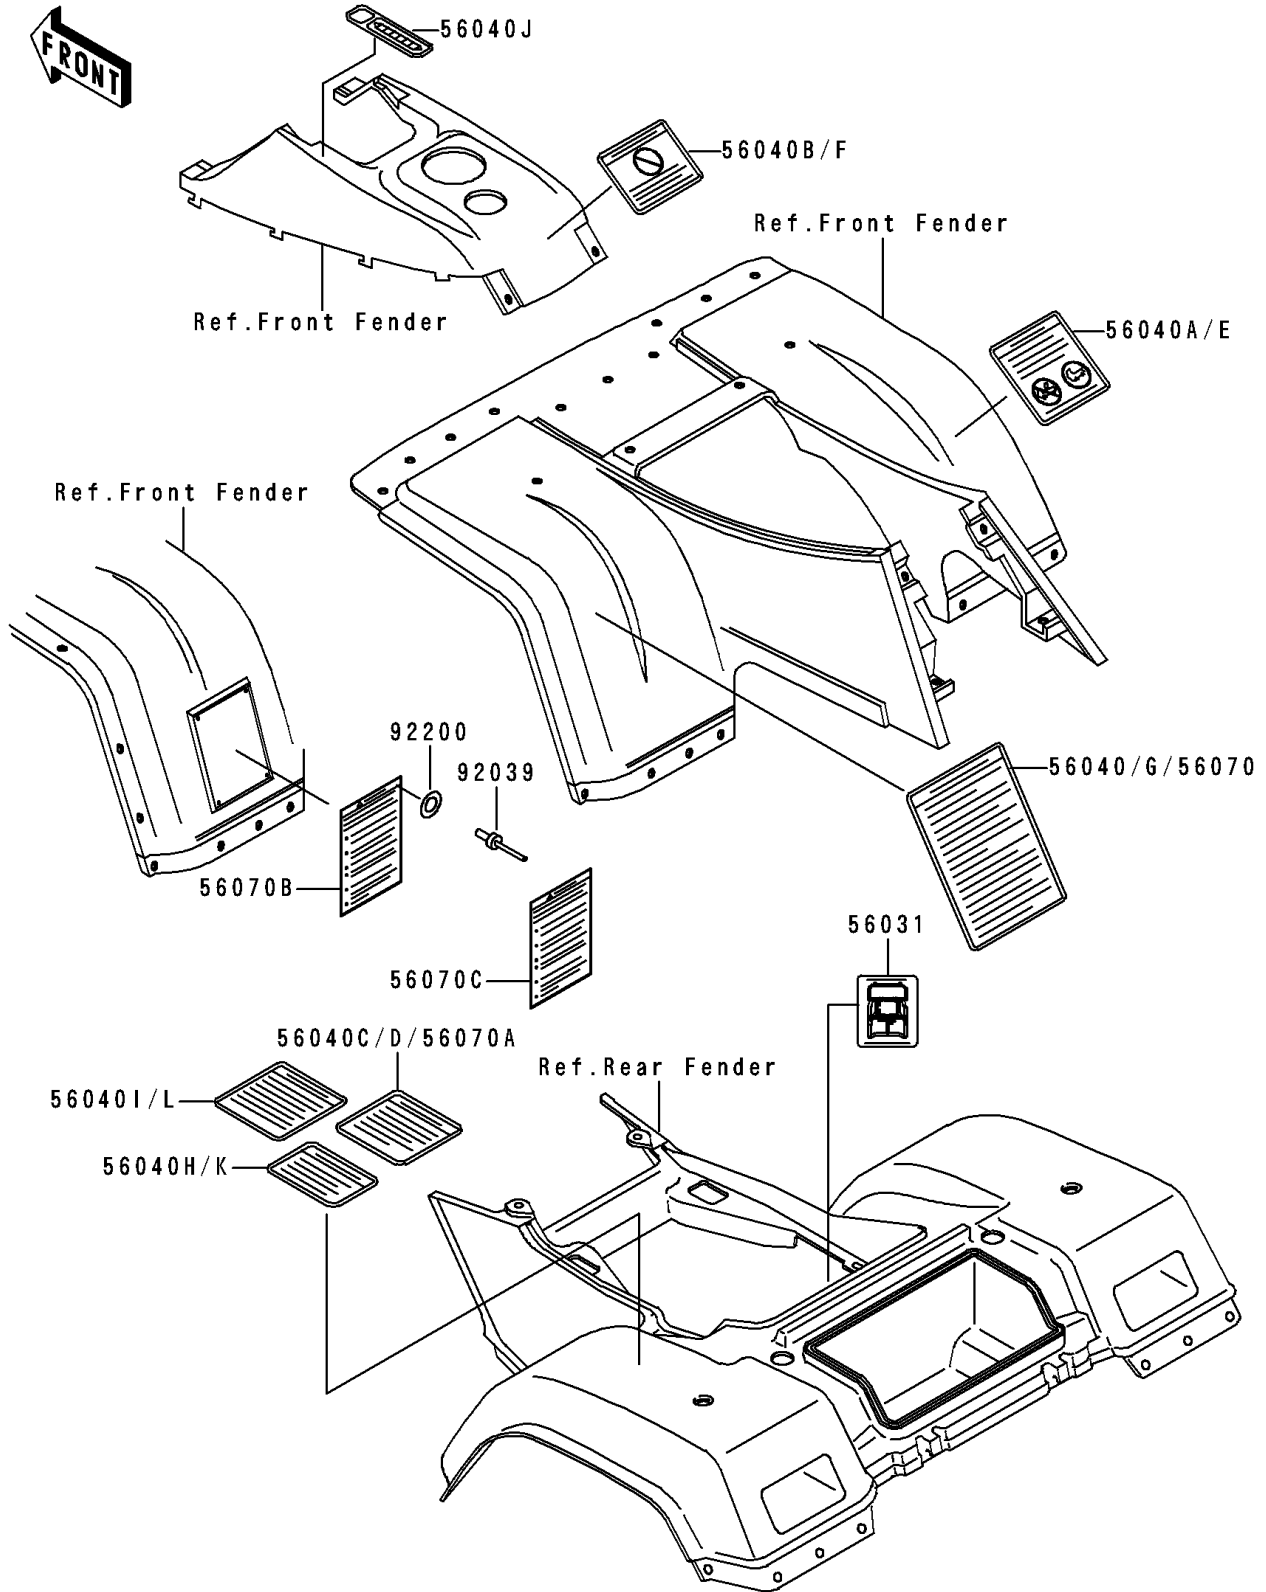

1998 Bayou 400 4X4 PARTS DIAGRAM

Labels

F2860

1998 Bayou 400 4X4 PARTS LIST

Labels

ITEM NAME	PART NUMBER	QUANTITY
LABEL-MANUAL,BATTERY VENT (Ref # 56031)	56031-1806	1
LABEL-WARNING,TRANSPORT (Ref # 56040A)	56040-1261	1
LABEL-WARNING,UNDER 16 (Ref # 56040B)	56040-1276	1
LABEL-WARNING,TIRE INFO (Ref # 56040H)	56040-1330	1
LABEL-WARNING,MAX VEHICLE LOAD (Ref # 56040I)	56040-1331	1
LABEL-WARNING,SHIFT PATTERN (Ref # 56040J)	56040-1332	1
LABEL-WARNING,NO PASSENGER (Ref # 56070)	56070-1140	1
LABEL-WARNING,NO PASSENGER (Ref # 56070A)	56070-1141	1
LABEL-WARNING,NO PASSENGER (Ref # 56040D)	56040-1280	1
LABEL-WARNING,TRANSPORT (Ref # 56040E)	56040-1283	1
LABEL-WARNING,AGE (Ref # 56040F)	56040-1325	1
LABEL-WARNING,TIRE INFO (Ref # 56040K)	56040-1337	1
LABEL-WARNING,MAX VEHICLE LOAD (Ref # 56040L)	56040-1338	1