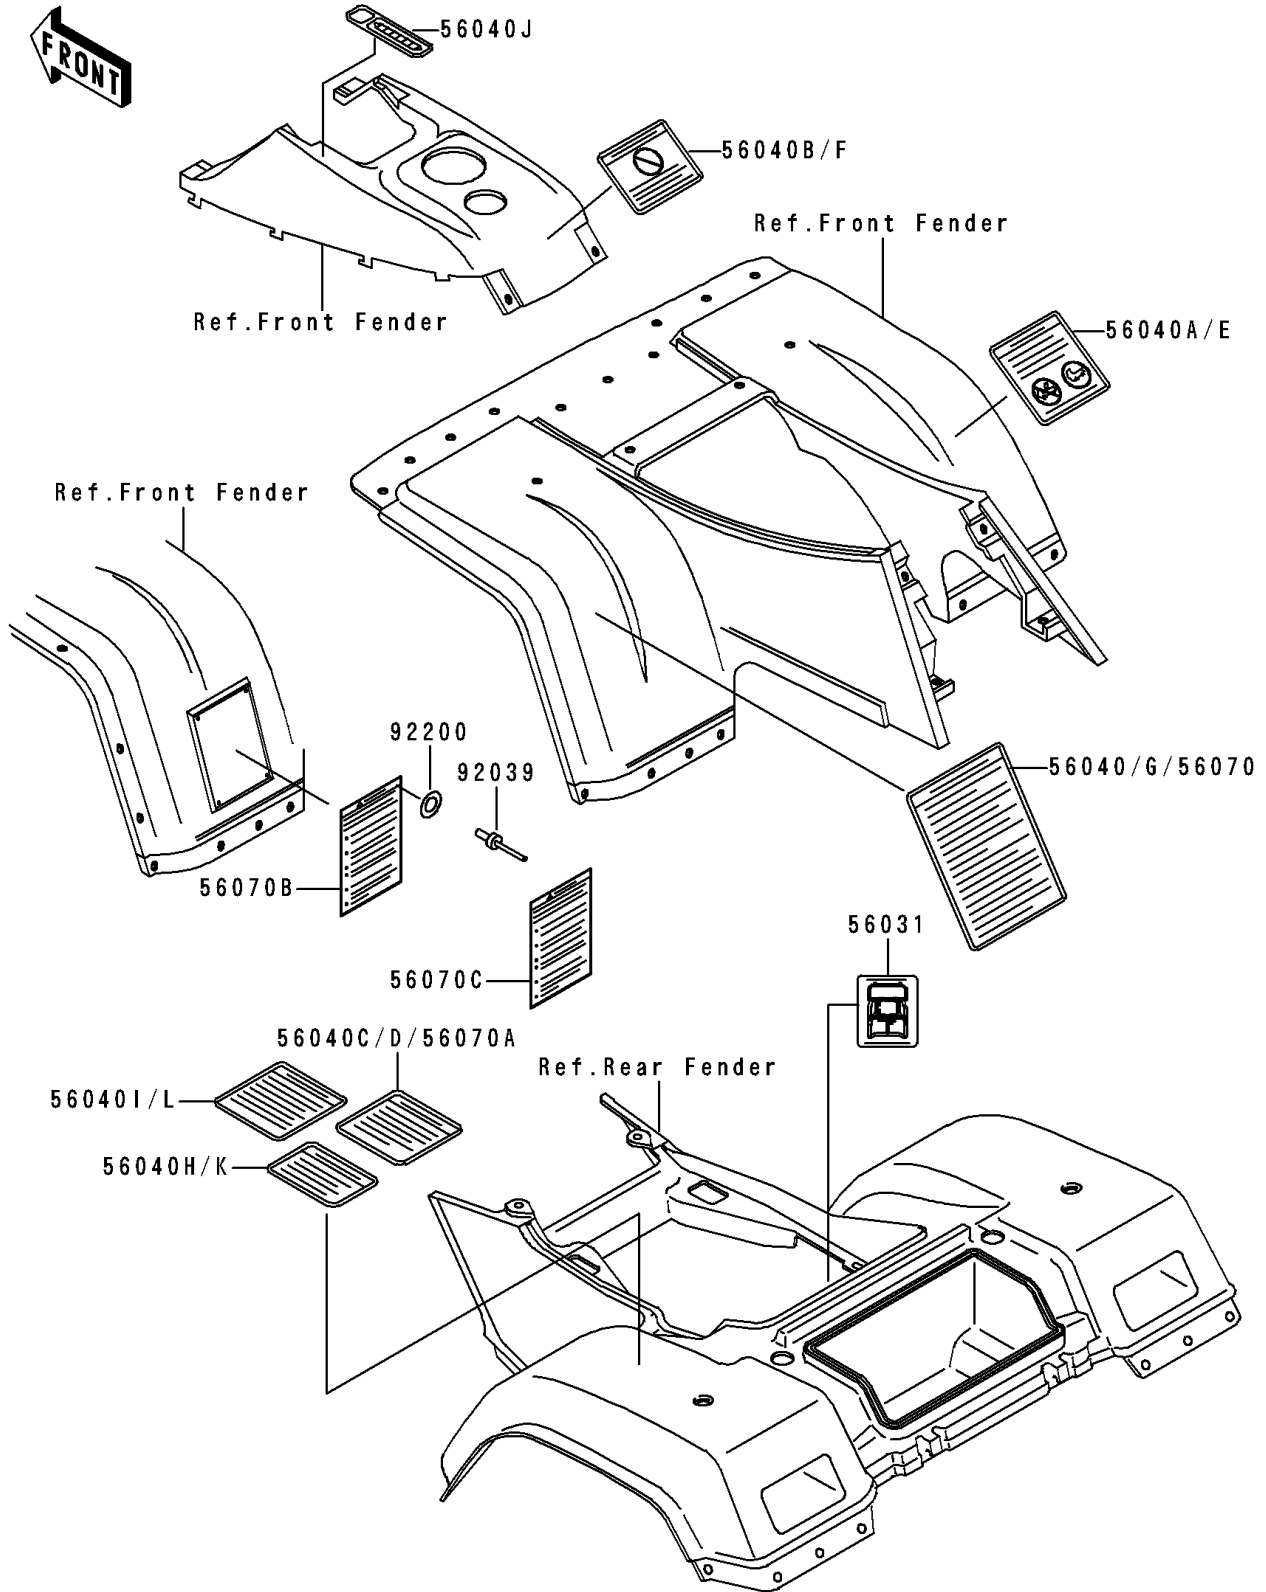

# 1998 Bayou 400 4X4 PARTS DIAGRAM

Labels

F2860

# 1998 Bayou 400 4X4 PARTS LIST

## Labels

ITEM NAME	PART NUMBER	QUANTITY
LABEL-MANUAL,BATTERY VENT (Ref # 56031)	56031-1806	1
LABEL-WARNING,TRANSPORT (Ref # 56040A)	56040-1261	1
LABEL-WARNING,UNDER 16 (Ref # 56040B)	56040-1276	1
LABEL-WARNING,TIRE INFO (Ref # 56040H)	56040-1330	1
LABEL-WARNING,MAX VEHICLE LOAD (Ref # 56040I)	56040-1331	1
LABEL-WARNING,SHIFT PATTERN (Ref # 56040J)	56040-1332	1
LABEL-WARNING,NO PASSENGER (Ref # 56070)	56070-1140	1
LABEL-WARNING,NO PASSENGER (Ref # 56070A)	56070-1141	1
LABEL-WARNING,NO PASSENGER (Ref # 56040D)	56040-1280	1
LABEL-WARNING,TRANSPORT (Ref # 56040E)	56040-1283	1
LABEL-WARNING,AGE (Ref # 56040F)	56040-1325	1
LABEL-WARNING,TIRE INFO (Ref # 56040K)	56040-1337	1
LABEL-WARNING,MAX VEHICLE LOAD (Ref # 56040L)	56040-1338	1