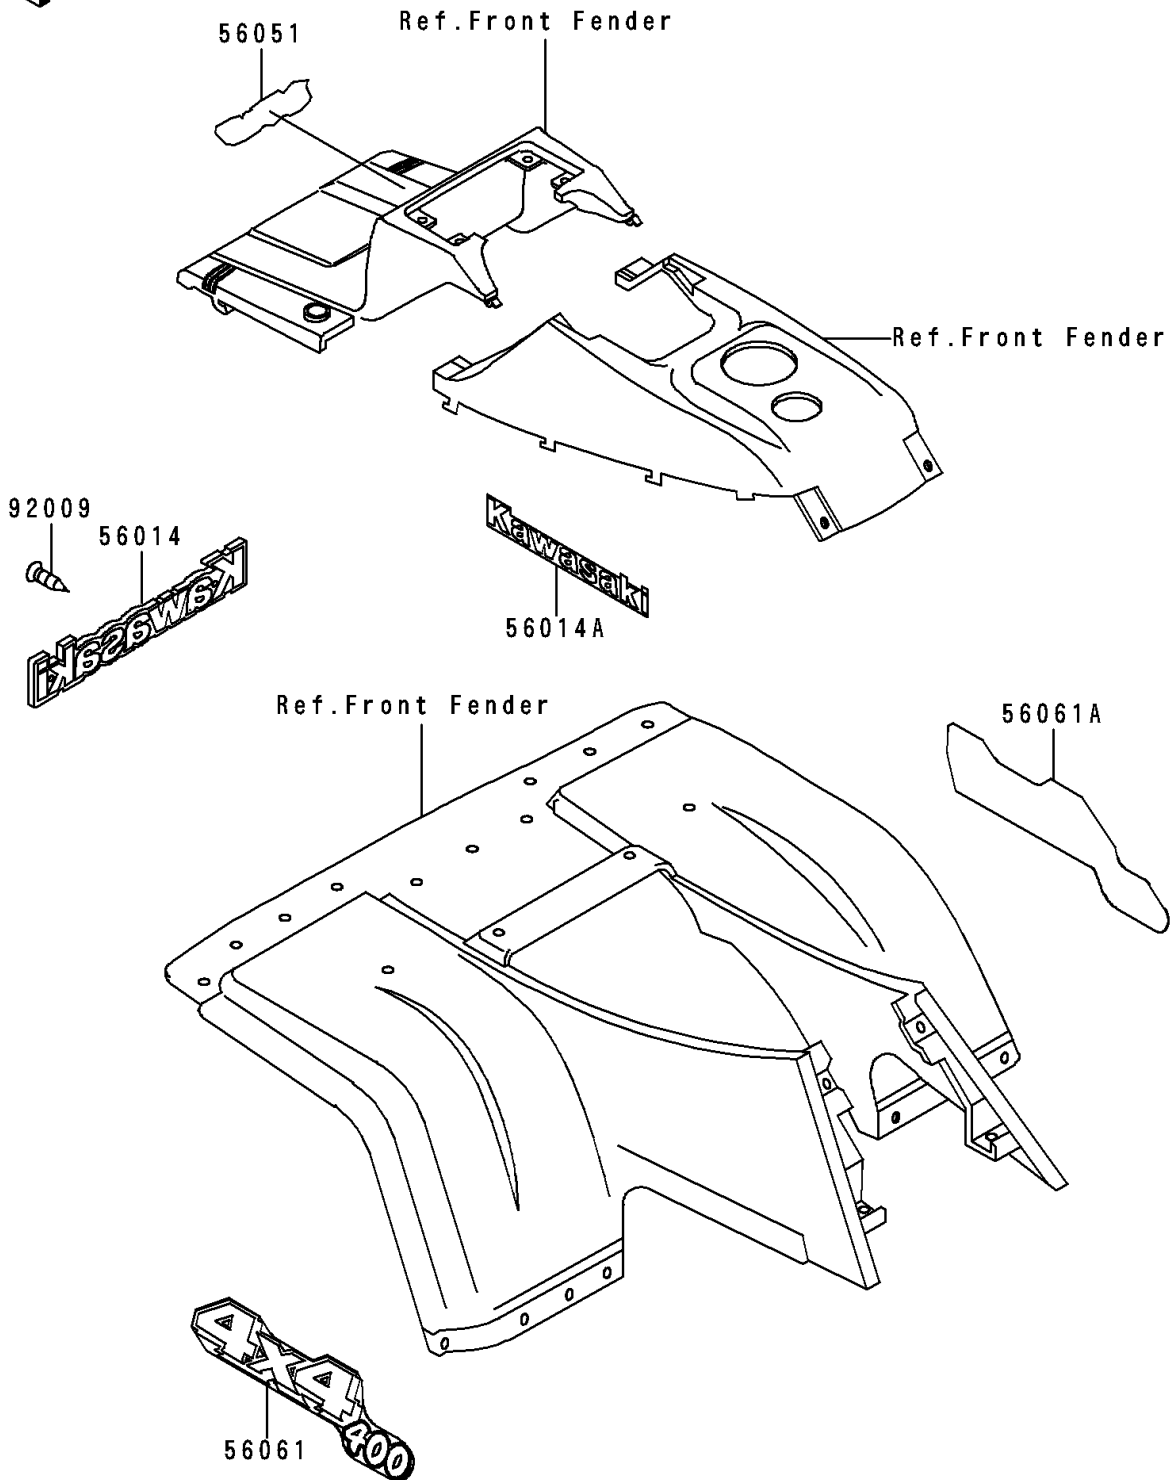

1997 Bayou 400 4X4 (Canada Only) PARTS DIAGRAM

Decals(Red)(KLF400-B5)

F2861C

1997 Bayou 400 4X4 (Canada Only) PARTS LIST

Decals(Red)(KLF400-B5)

| ITEM NAME | PART NUMBER | QUANTITY |
|---|-------------|----------|
| EMBLEM,KAWASAKI (Ref # 56014) | 56014-1278 | 1 |
| EMBLEM,FR FENDER COVER,KAWASAK (Ref # 56014A) | 56014-1343 | 2 |
| MARK,FR FENDER COVER,FR,BAYOU (Ref # 56051) | 56051-1488 | 1 |
| PATTERN,FR FENDER,LH (Ref # 56061) | 56061-1757 | 1 |
| PATTERN,FR FENDER,RH (Ref # 56061A) | 56061-1758 | 1 |
| SCREW,TAPPING,3X10 (Ref # 92009) | 92009-1680 | 2 |