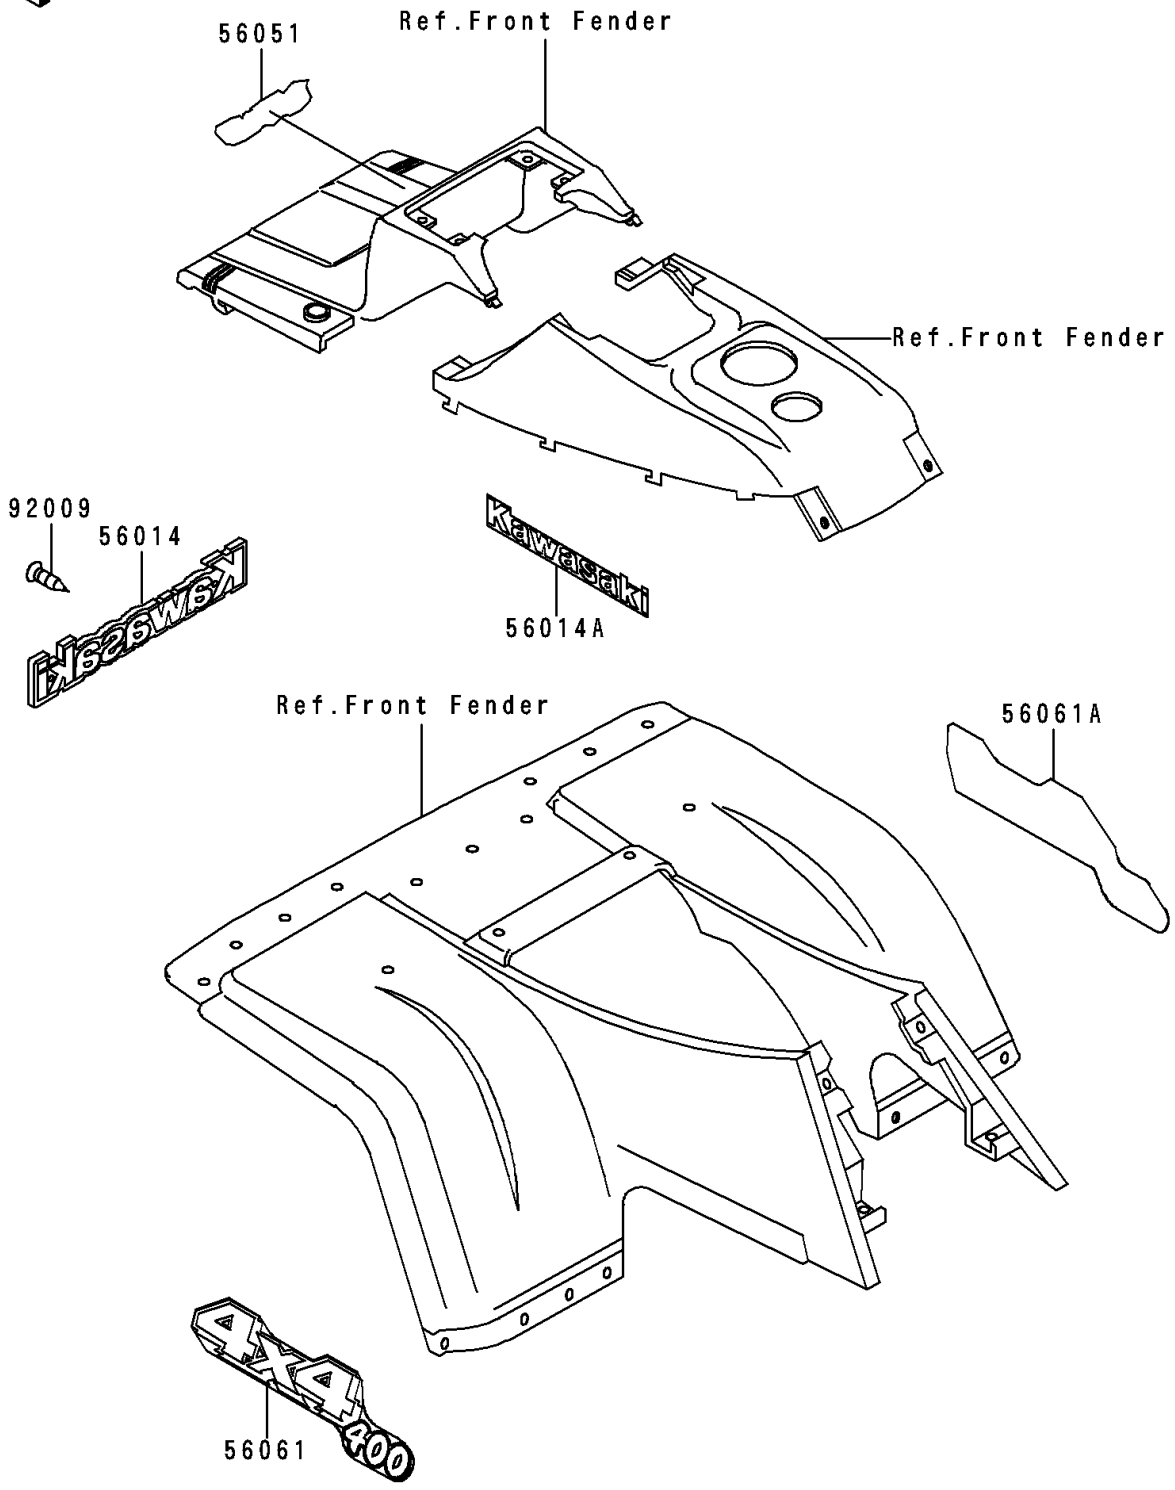

1997 Bayou 400 4X4 (Canada Only) PARTS DIAGRAM

Decals(Red)(KLF400-B5)

F2861C

1997 Bayou 400 4X4 (Canada Only) PARTS LIST

Decals(Red)(KLF400-B5)

ITEM NAME	PART NUMBER	QUANTITY
EMBLEM,KAWASAKI (Ref # 56014)	56014-1278	1
EMBLEM,FR FENDER COVER,KAWASAK (Ref # 56014A)	56014-1343	2
MARK,FR FENDER COVER,FR,BAYOU (Ref # 56051)	56051-1488	1
PATTERN,FR FENDER,LH (Ref # 56061)	56061-1757	1
PATTERN,FR FENDER,RH (Ref # 56061A)	56061-1758	1
SCREW,TAPPING,3X10 (Ref # 92009)	92009-1680	2