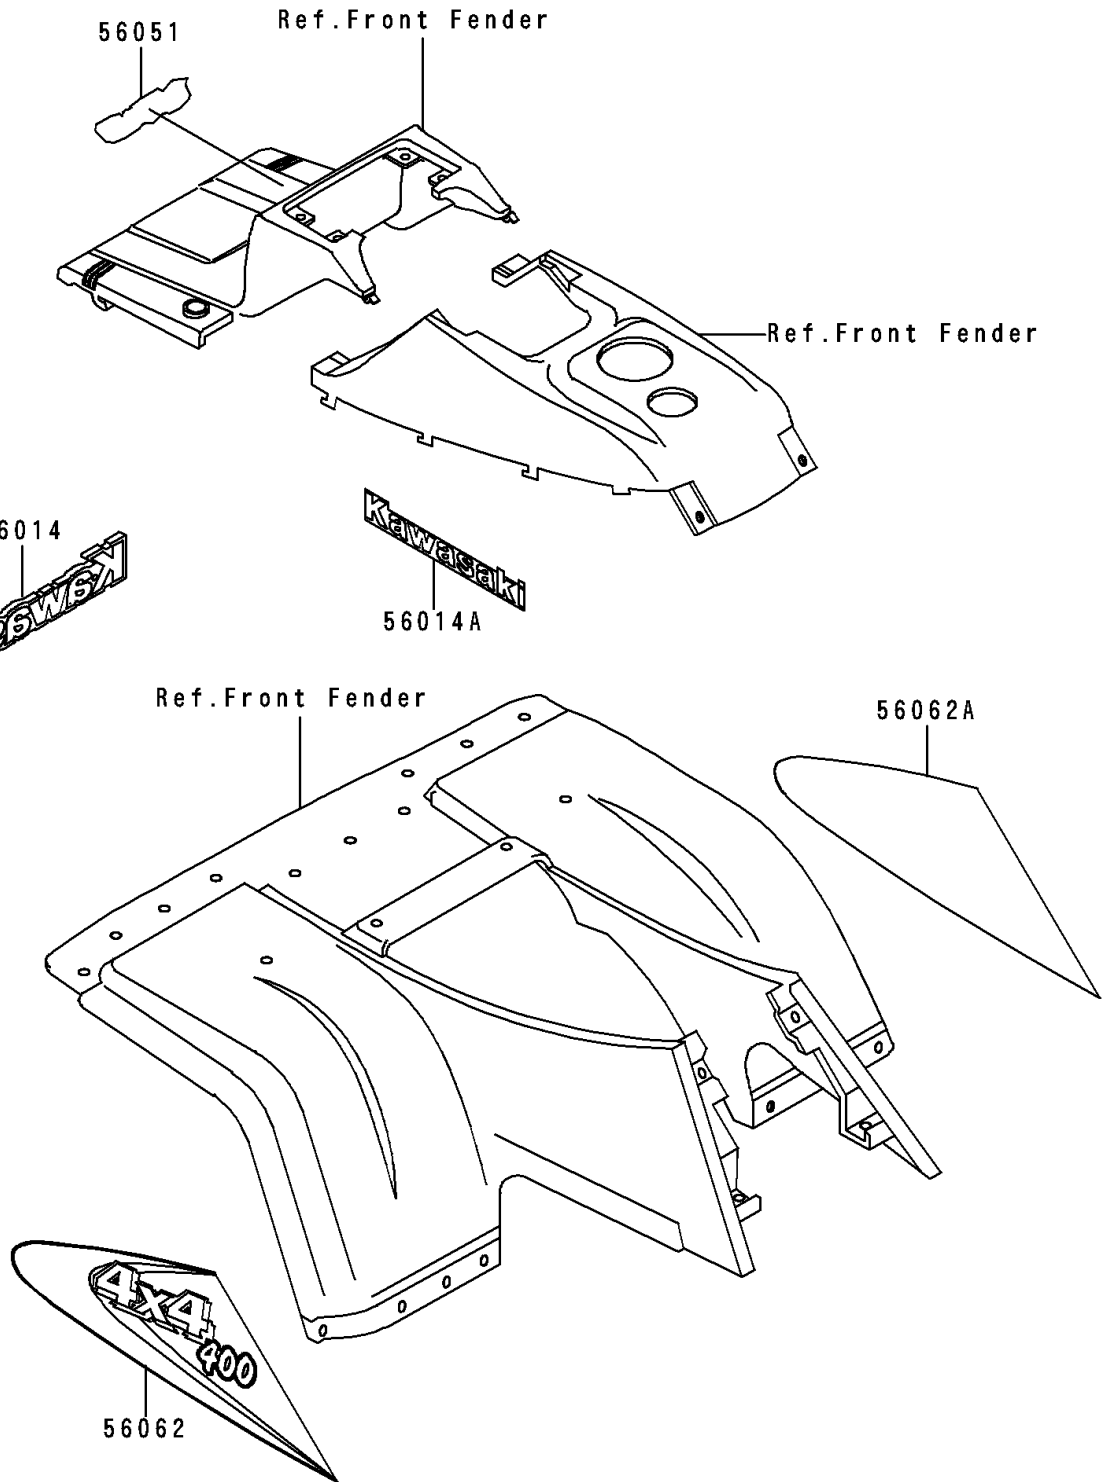

1998 Bayou 400 4X4 PARTS DIAGRAM

Decals(Green)(KLF400-B6)

F2861D

1998 Bayou 400 4X4 PARTS LIST

Decals(Green)(KLF400-B6)

ITEM NAME	PART NUMBER	QUANTITY
EMBLEM,KAWASAKI (Ref # 56014)	56014-1278	1
EMBLEM,FR FENDER COVER,KAWASAK (Ref # 56014A)	56014-1360	2
MARK,FR FENDER COVER,FR,BAYOU (Ref # 56051)	56051-1638	1
PATTERN,FR FENDER,LH (Ref # 56062)	56062-1135	1
PATTERN,FR FENDER,RH (Ref # 56062A)	56062-1136	1
SCREW,TAPPING,3X10 (Ref # 92009)	92009-1680	2