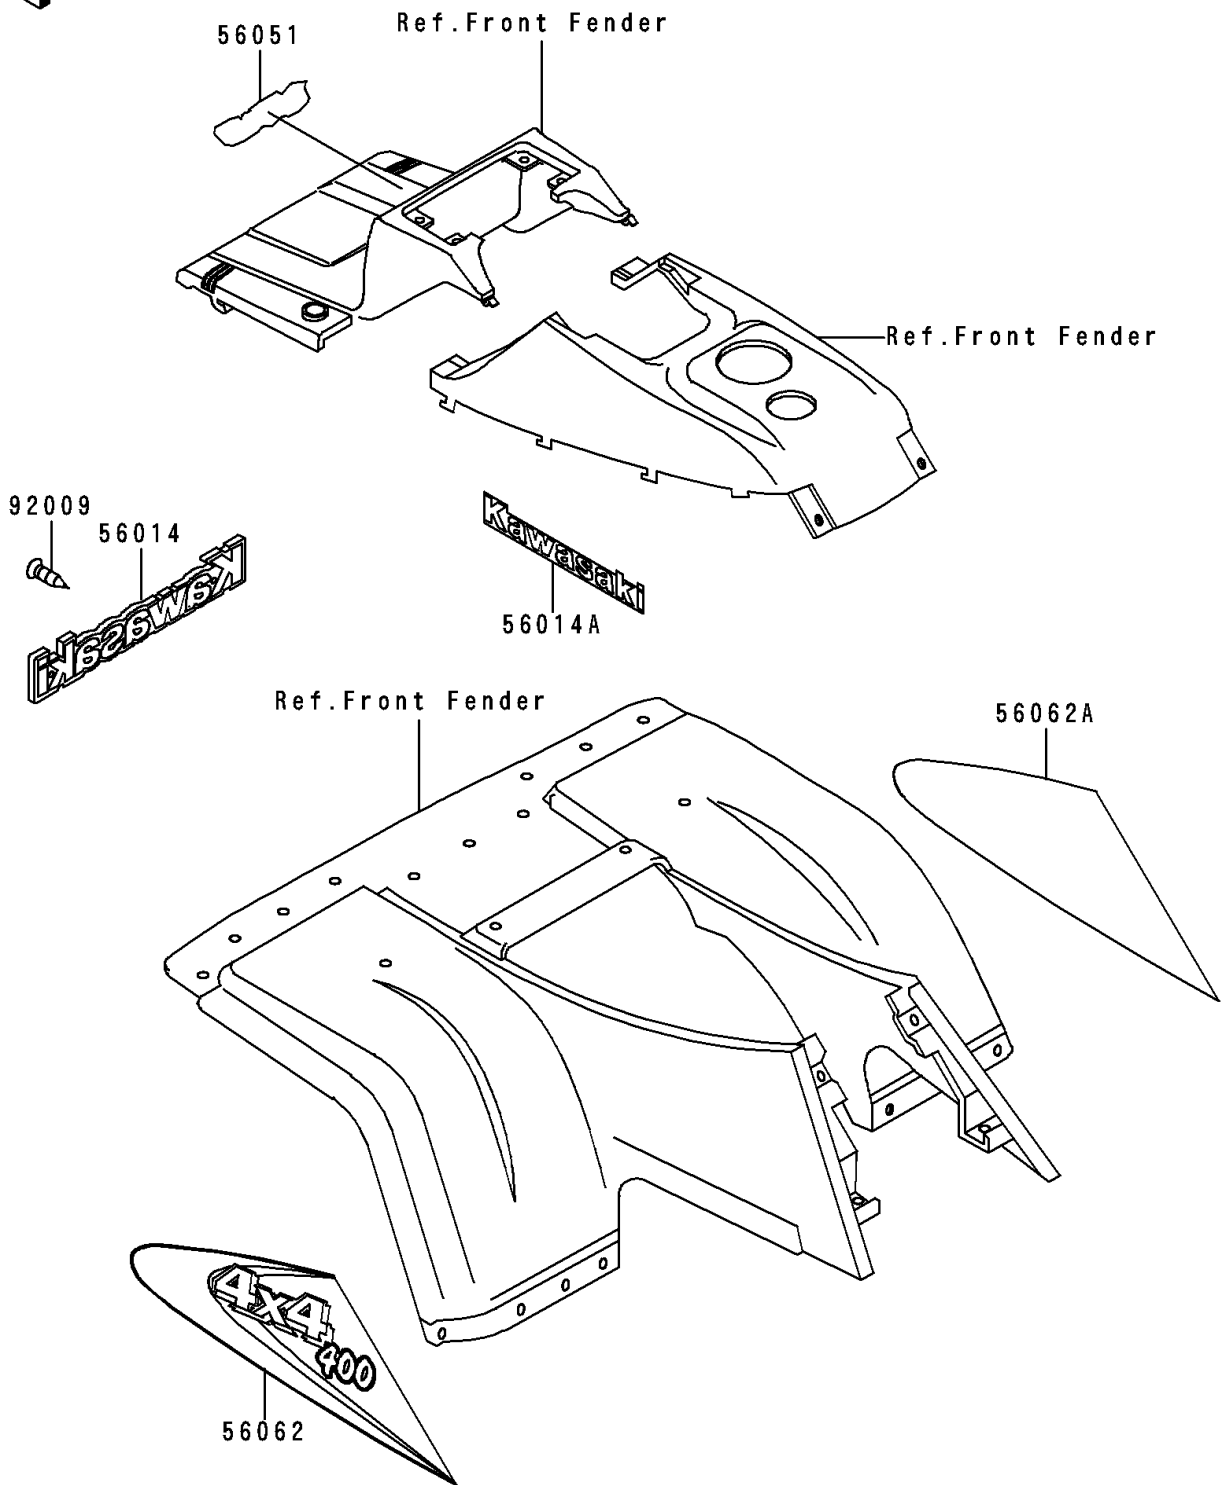

1998 Bayou 400 4X4 PARTS DIAGRAM

Decals(Green)(KLF400-B6)

F2861D

1998 Bayou 400 4X4 PARTS LIST

Decals(Green)(KLF400-B6)

ITEM NAME	PART NUMBER	QUANTITY
EMBLEM,KAWASAKI (Ref # 56014)	56014-1278	1
EMBLEM,FR FENDER COVER,KAWASAK (Ref # 56014A)	56014-1360	2
MARK,FR FENDER COVER,FR,BAYOU (Ref # 56051)	56051-1638	1
PATTERN,FR FENDER,LH (Ref # 56062)	56062-1135	1
PATTERN,FR FENDER,RH (Ref # 56062A)	56062-1136	1
SCREW,TAPPING,3X10 (Ref # 92009)	92009-1680	2