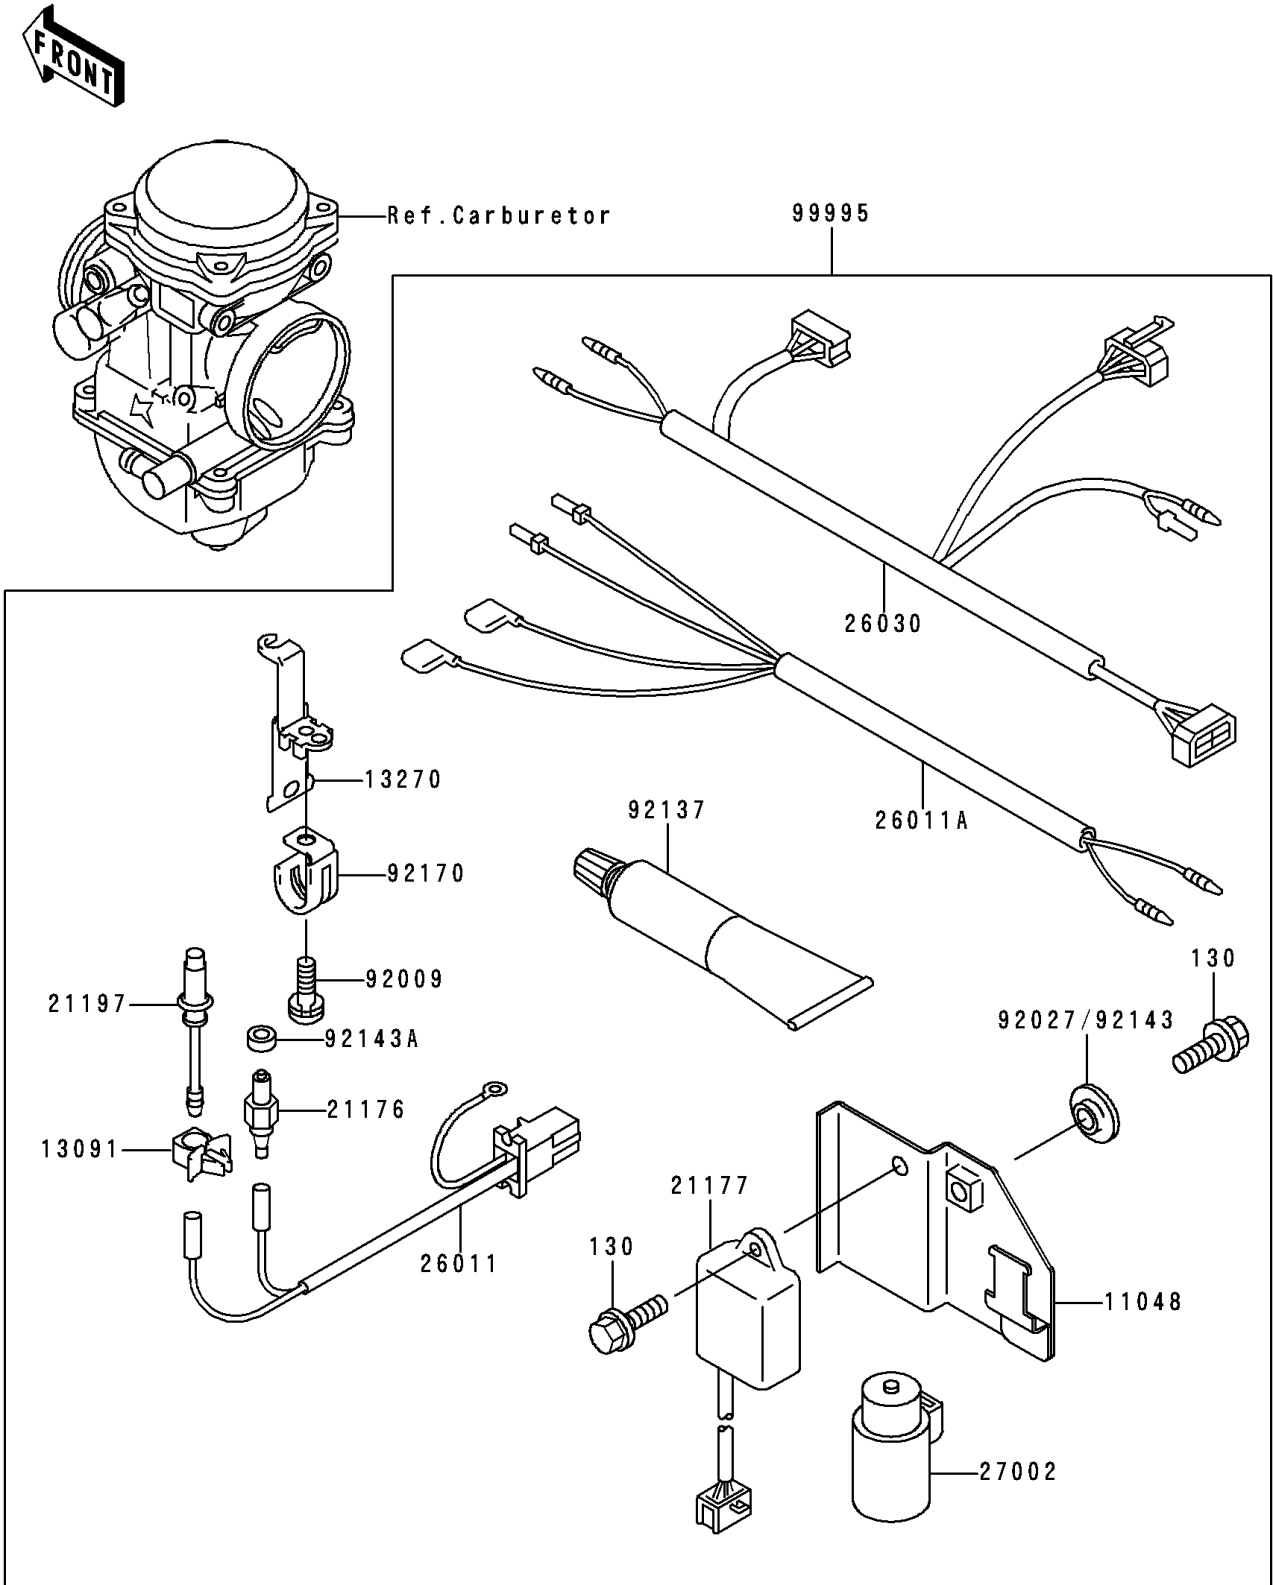

# 1997 Bayou 400 4X4 (Canada Only) PARTS DIAGRAM

Optional Parts(Carburetor)

F2890A

# 1997 Bayou 400 4X4 (Canada Only) PARTS LIST

## Optional Parts(Carburetor)

ITEM NAME	PART NUMBER	QUANTITY
BOLT-FLANGED,6X14,BLACK (Ref # 130)	130J0614	2
BRACKET,ELECTRIC (Ref # 11048)	11048-1966	1
HOLDER,HEATER (Ref # 13091)	13091-1866	1
PLATE,HEATER STAY (Ref # 13270)	13270-1145	1
SENSOR (Ref # 21176)	21176-1069	1
CONTROLLER (Ref # 21177)	21177-1056	1
HEATER (Ref # 21197)	21197-1003	1
WIRE-LEAD (Ref # 26011)	26011-1606	1
WIRE-LEAD (Ref # 26011A)	26011-1614	1
HARNESS,RR (Ref # 26030)	26030-1421	1
RELAY-ASSY (Ref # 27002)	27002-1095	1
SCREW (Ref # 92009)	92009-1706	1
COLLAR,L=3.5 (Ref # 92027)	92027-1018	1
SILICONE COMPOUND (Ref # 92137)	92137-1001	1
COLLAR,L=5 (Ref # 92143)	92143-1087	1
COLLAR (Ref # 92143A)	92143-1747	1
CLAMP,HARNESS (Ref # 92170)	92170-1396	1
KIT.WARMER (Ref # 99995)	99995-1422	1