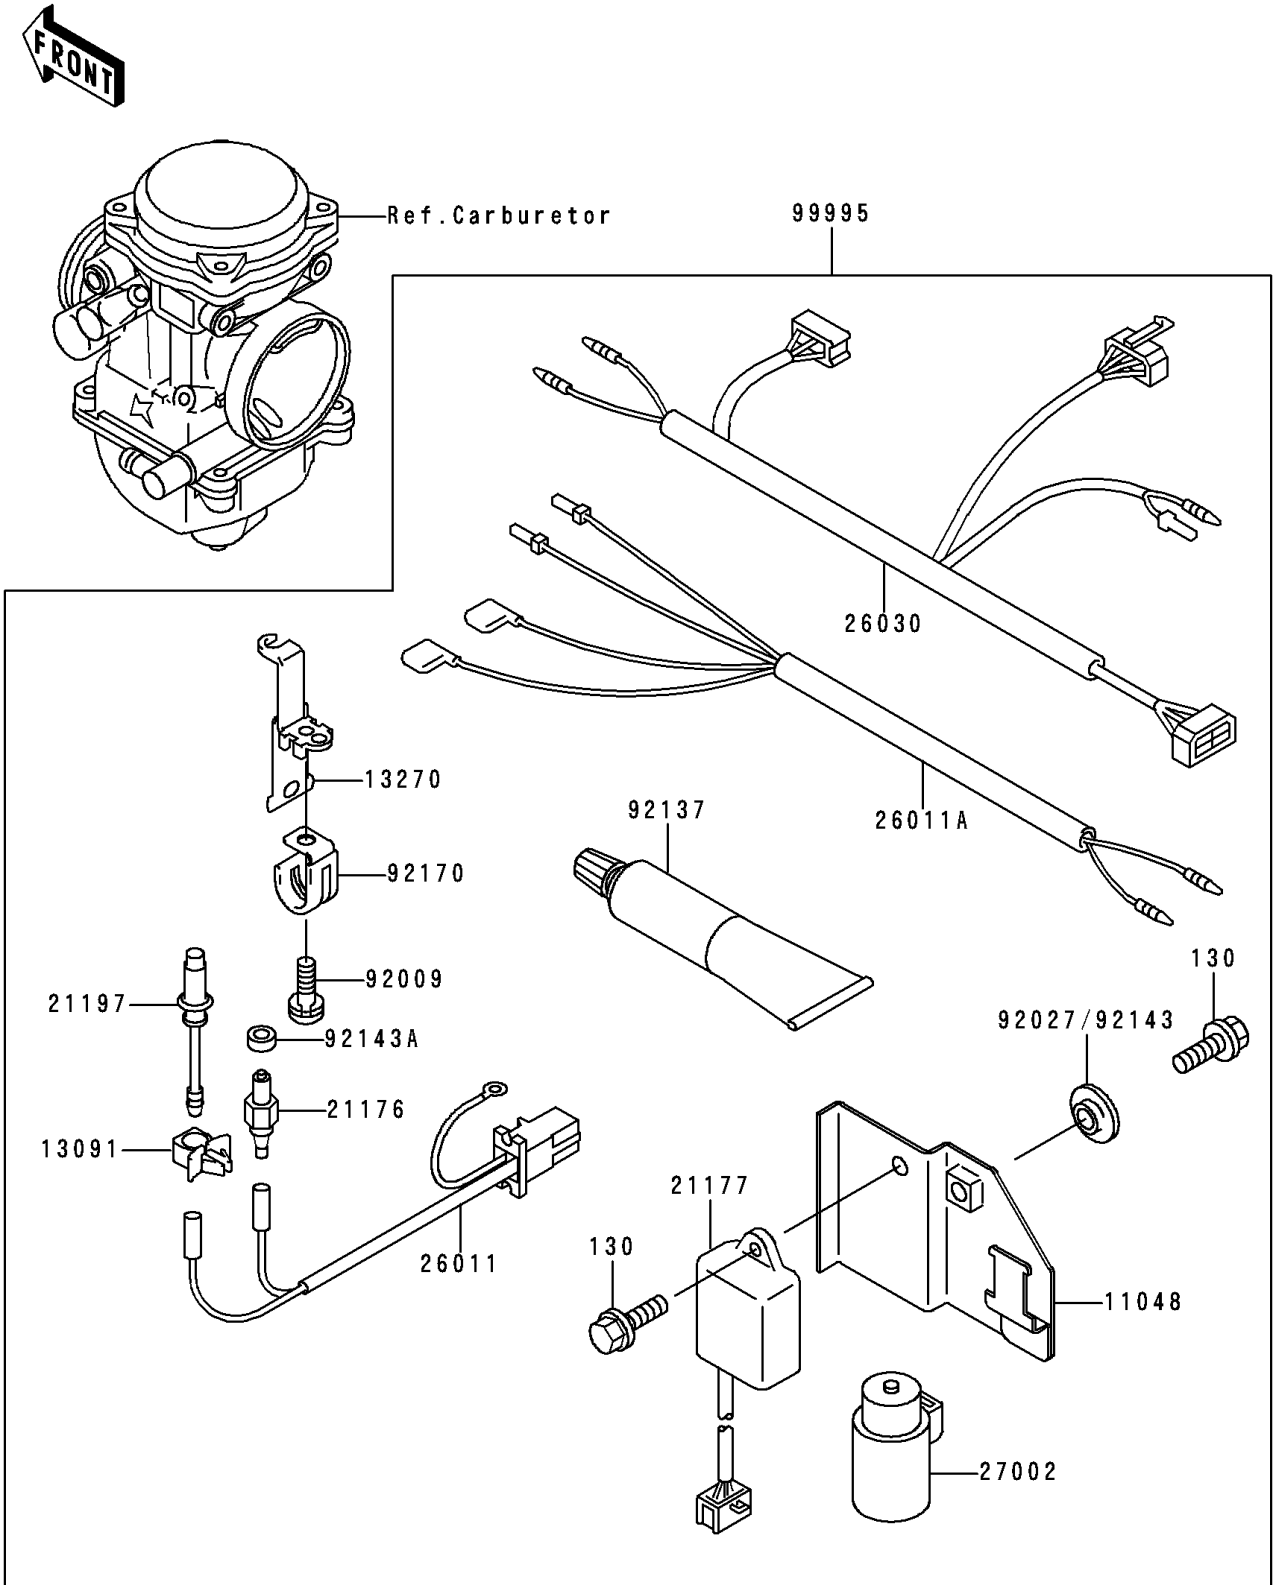

1998 Bayou 400 4X4 PARTS DIAGRAM

Optional Parts(Carburetor)

F2890A

1998 Bayou 400 4X4 PARTS LIST

Optional Parts(Carburetor)

ITEM NAME	PART NUMBER	QUANTITY
BOLT-FLANGED,6X14,BLACK (Ref # 130)	130J0614	2
BRACKET,ELECTRIC (Ref # 11048)	11048-1966	1
HOLDER,HEATER (Ref # 13091)	13091-1866	1
PLATE,HEATER STAY (Ref # 13270)	13270-1145	1
SENSOR (Ref # 21176)	21176-1069	1
CONTROLLER (Ref # 21177)	21177-1056	1
HEATER (Ref # 21197)	21197-1003	1
WIRE-LEAD (Ref # 26011)	26011-1606	1
WIRE-LEAD (Ref # 26011A)	26011-1614	1
HARNESS,RR (Ref # 26030)	26030-1421	1
RELAY-ASSY (Ref # 27002)	27002-1095	1
SCREW (Ref # 92009)	92009-1706	1
COLLAR,L=3.5 (Ref # 92027)	92027-1018	1
SILICONE COMPOUND (Ref # 92137)	92137-1001	1
COLLAR,L=5 (Ref # 92143)	92143-1087	1
COLLAR (Ref # 92143A)	92143-1747	1
CLAMP,HARNESS (Ref # 92170)	92170-1396	1
KIT.WARMER (Ref # 99995)	99995-1422	1