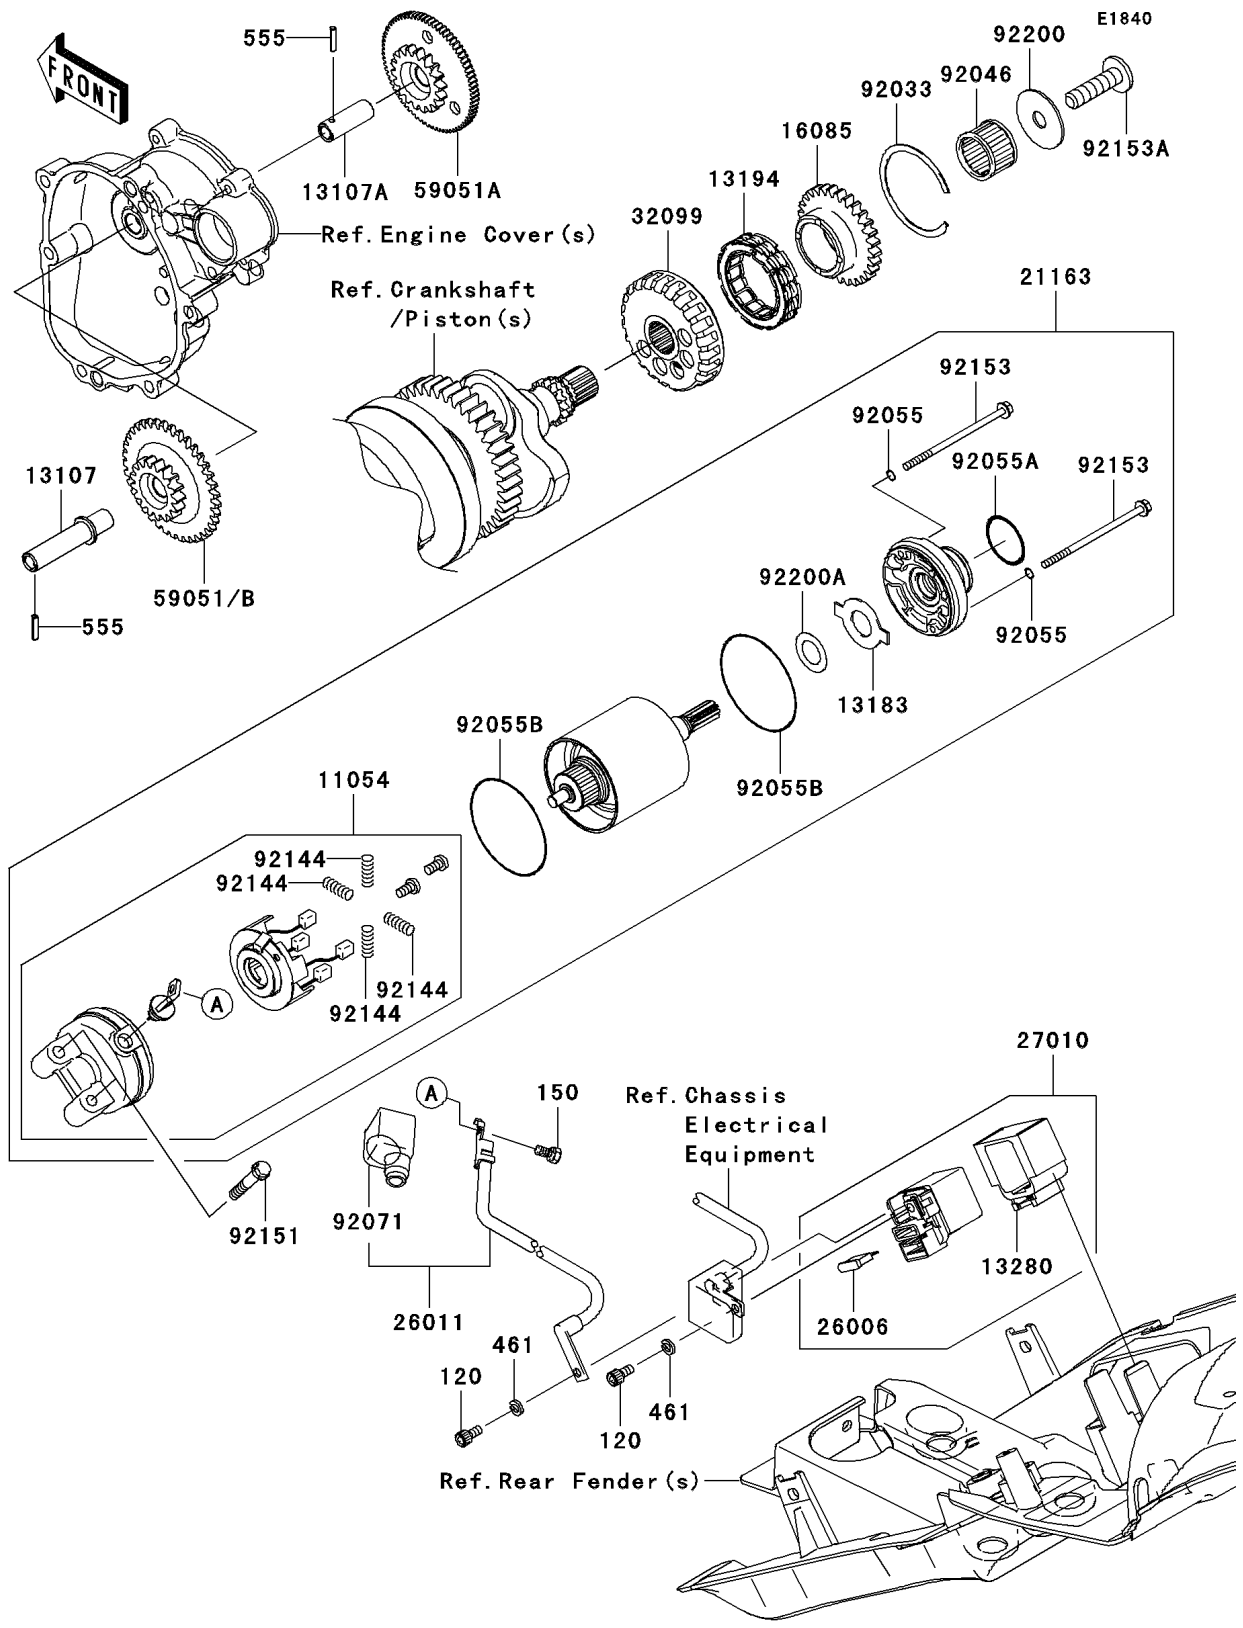

# 2008 Ninja® ZX™ -6R PARTS DIAGRAM

## Starter Motor

### Starter Motor

ITEM NAME	PART NUMBER	QUANTITY
BOLT-SOCKET,5X10 (Ref # 120)	120CB0510	2
BOLT-WS,5X10 (Ref # 150)	150R0510	1
WASHER-SPRING,5MM,BLACK (Ref # 461)	461DB0500	2
PIN-SPRING,3X16 (Ref # 555)	555A0316	2
BRACKET (Ref # 11054)	11054-1175	1
SHAFT,ONEWAY CLUTCH SIDE (Ref # 13107)	13107-0168	1
SHAFT,STARTER SIDE (Ref # 13107A)	13107-0174	1
PLATE (Ref # 13183)	13183-1460	1
CLUTCH-ONEWAY (Ref # 13194)	13194-3705	1
HOLDER,SWITCH (Ref # 13280)	13280-0109	1
GEAR,29T (Ref # 16085)	16085-0101	1
STARTER-ELECTRIC (Ref # 21163)	21163-0041	1
FUSE,30A-G (Ref # 26006)	26006-1006	1
WIRE-LEAD (Ref # 26011)	26011-0118	1
SWITCH,MAGNETIC (Ref # 27010)	27010-0030	1
CASE,STARTER CLUTCH (Ref # 32099)	32099-0026	1
GEAR-SPUR,STARTER SIDE (Ref # 59051A)	59051-0069	1
GEAR-SPUR,ONEWAY CLUTCH SIDE (Ref # 59051B)	59051-0081	1
RING-SNAP (Ref # 92033)	92033-3731	1
BEARING-NEEDLE,RS263020 (Ref # 92046)	92046-0004	1
RING-O,STARTER (Ref # 92055)	92055-0013	2
RING-O (Ref # 92055A)	92055-0126	1
RING-O (Ref # 92055B)	92055-1455	2
GROMMET (Ref # 92071)	92071-0031	1
SPRING,BRUSH (Ref # 92144)	92144-1423	4
BOLT,6X35 (Ref # 92151)	92151-1874	2
BOLT (Ref # 92153)	92153-0405	2
BOLT,TORX,10X38 (Ref # 92153A)	92153-1521	1
WASHER,10.5X37X1.6 (Ref # 92200)	92200-0238	1

## 2008 Ninja® ZX™-6R PARTS LIST

Starter Motor

ITEM NAME	PART NUMBER	QUANTITY
WASHER (Ref # 92200A)	92200-1019	1