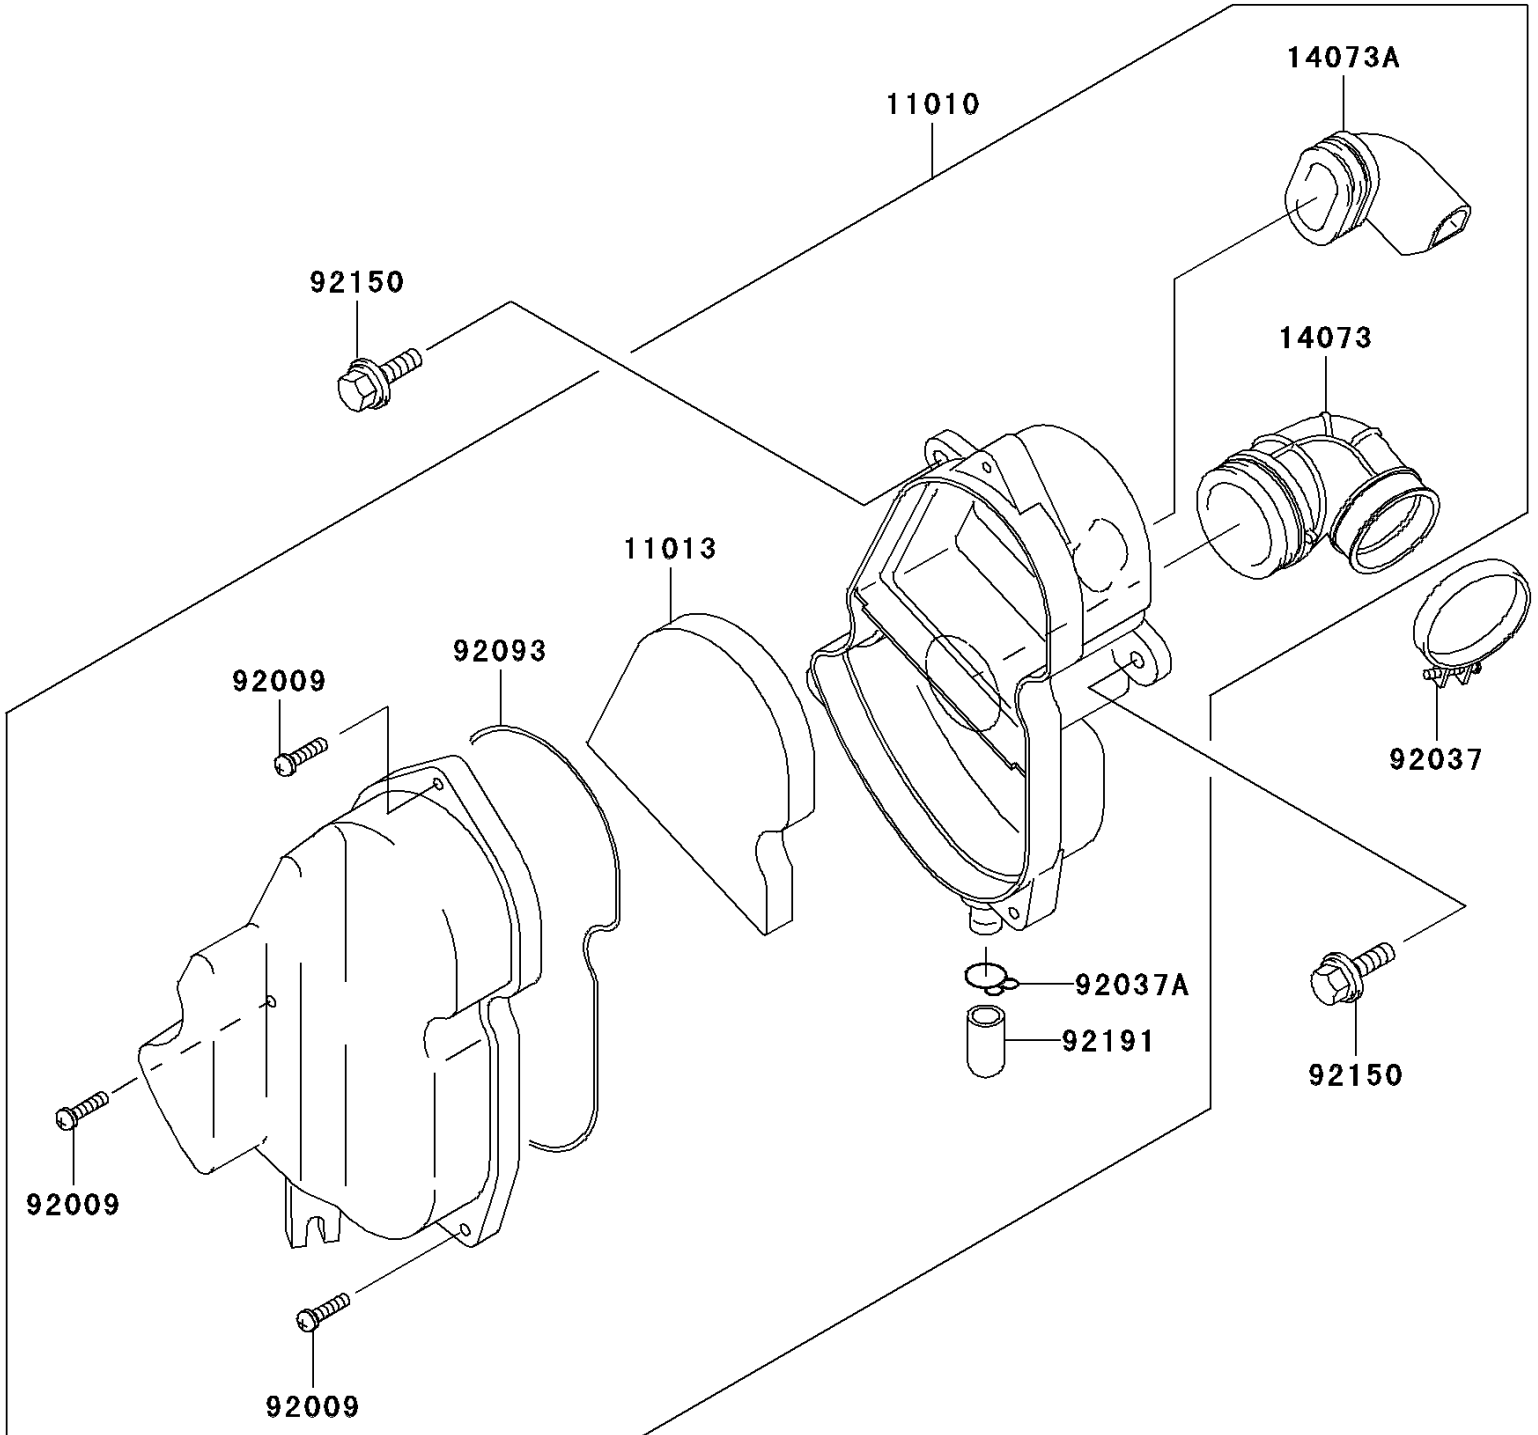

2002 KLX110 PARTS DIAGRAM

Air Cleaner

E1130

2002 KLX110 PARTS LIST

Air Cleaner

ITEM NAME	PART NUMBER	QUANTITY
FILTER-ASSY-AIR (Ref # 11010)	11010-1773	1
ELEMENT-AIR FILTER (Ref # 11013)	11013-1294	1
DUCT,CARBURETOR (Ref # 14073)	14073-1819	1
DUCT,IN (Ref # 14073A)	14073-1820	1
SCREW,M5X20 (Ref # 92009)	92009-1990	3
CLAMP (Ref # 92037)	92037-1305	1
CLAMP,14.5MM (Ref # 92037A)	92037-1900	1
SEAL,AIR CLEANER (Ref # 92093)	92093-1560	1
BOLT,6X20 (Ref # 92150)	92150-1339	2
TUBE (Ref # 92191)	92191-1704	1