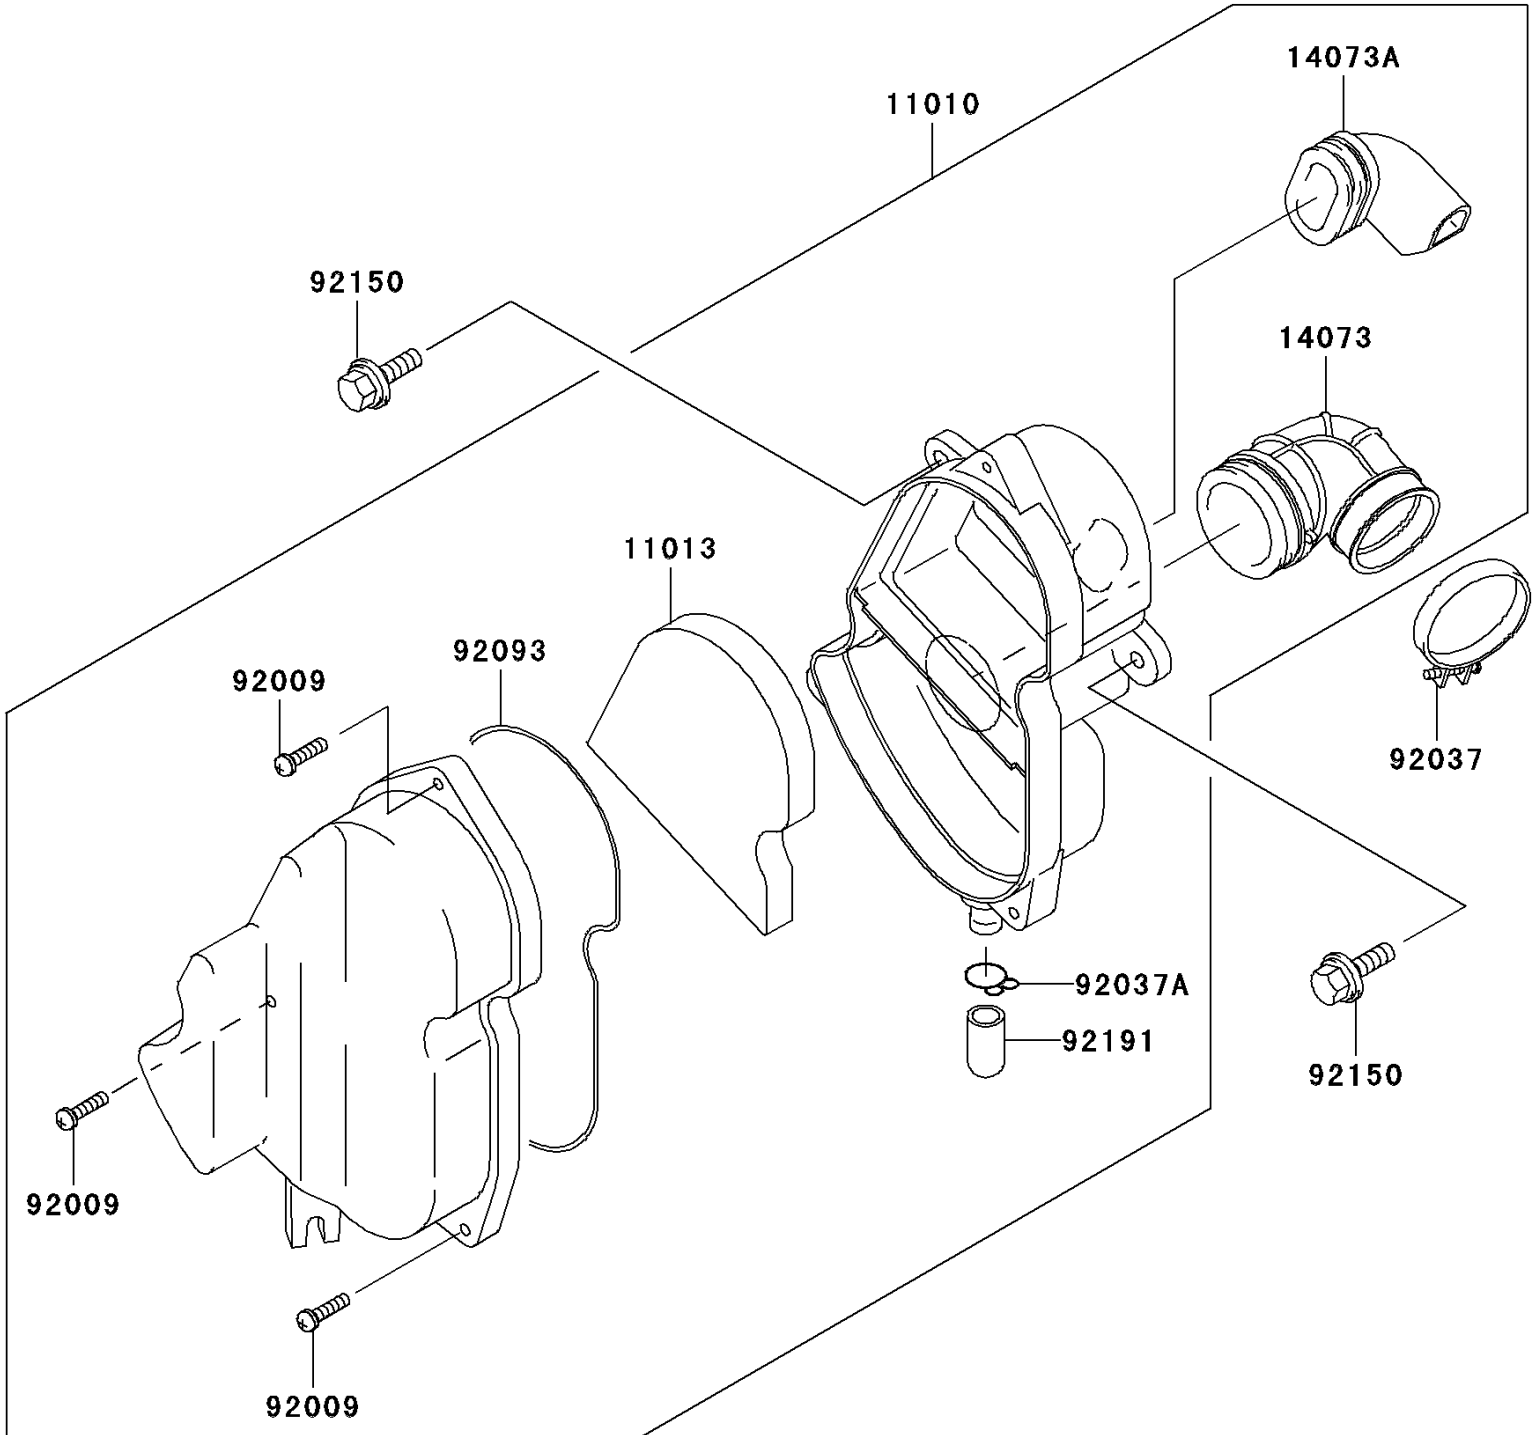

2003 KLX110 PARTS DIAGRAM

Air Cleaner

E1130

2003 KLX110 PARTS LIST

Air Cleaner

| ITEM NAME | PART NUMBER | QUANTITY |
|----------------------------------|-------------|----------|
| FILTER-ASSY-AIR (Ref # 11010) | 11010-1773 | 1 |
| ELEMENT-AIR FILTER (Ref # 11013) | 11013-1294 | 1 |
| DUCT,CARBURETOR (Ref # 14073) | 14073-1819 | 1 |
| DUCT,IN (Ref # 14073A) | 14073-1820 | 1 |
| SCREW,M5X20 (Ref # 92009) | 92009-1990 | 3 |
| CLAMP (Ref # 92037) | 92037-1305 | 1 |
| CLAMP,14.5MM (Ref # 92037A) | 92037-1900 | 1 |
| SEAL,AIR CLEANER (Ref # 92093) | 92093-1560 | 1 |
| BOLT,6X20 (Ref # 92150) | 92150-1339 | 2 |
| TUBE (Ref # 92191) | 92191-1704 | 1 |