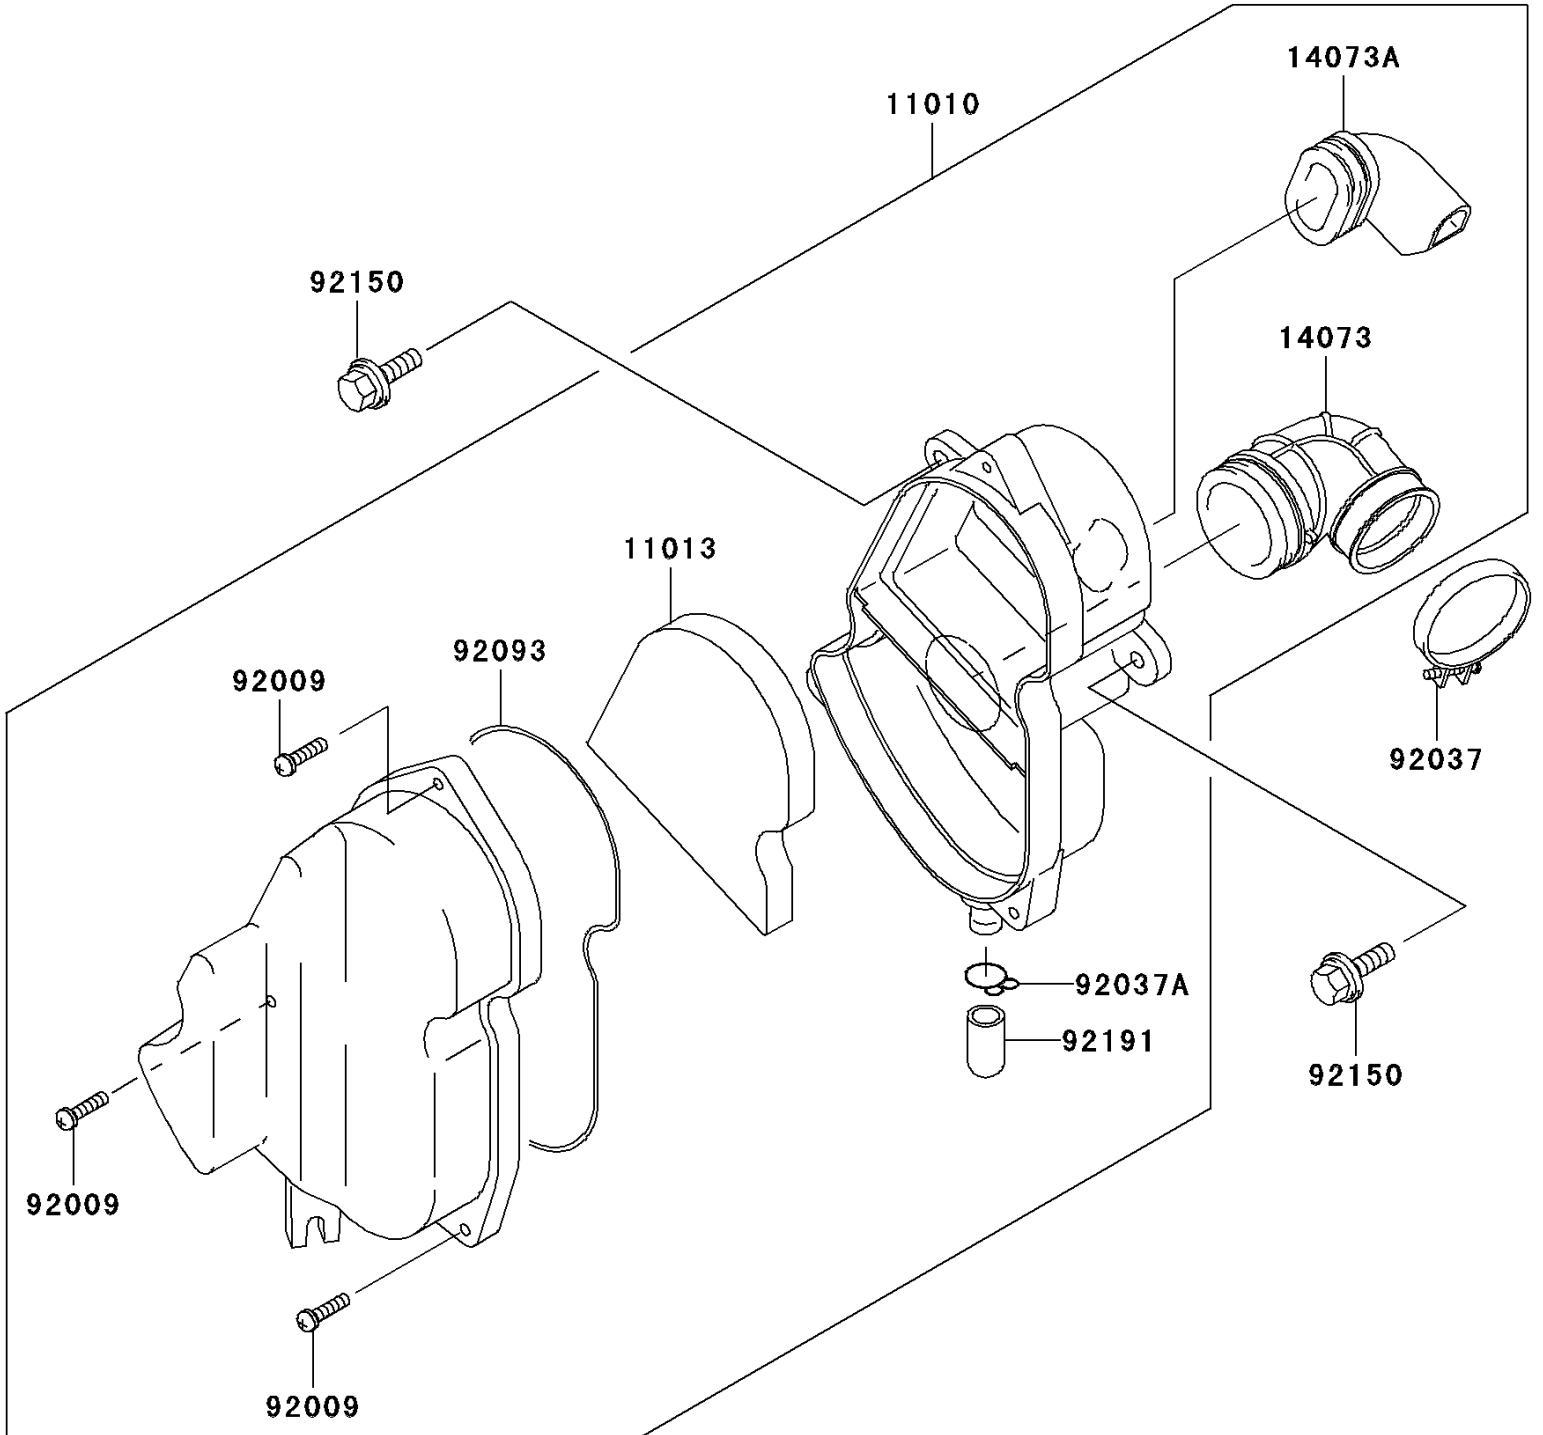

# 2003 KLX110 PARTS DIAGRAM

Air Cleaner

E1130

## 2003 KLX110 PARTS LIST

### Air Cleaner

ITEM NAME	PART NUMBER	QUANTITY
FILTER-ASSY-AIR (Ref # 11010)	11010-1773	1
ELEMENT-AIR FILTER (Ref # 11013)	11013-1294	1
DUCT,CARBURETOR (Ref # 14073)	14073-1819	1
DUCT,IN (Ref # 14073A)	14073-1820	1
SCREW,M5X20 (Ref # 92009)	92009-1990	3
CLAMP (Ref # 92037)	92037-1305	1
CLAMP,14.5MM (Ref # 92037A)	92037-1900	1
SEAL,AIR CLEANER (Ref # 92093)	92093-1560	1
BOLT,6X20 (Ref # 92150)	92150-1339	2
TUBE (Ref # 92191)	92191-1704	1