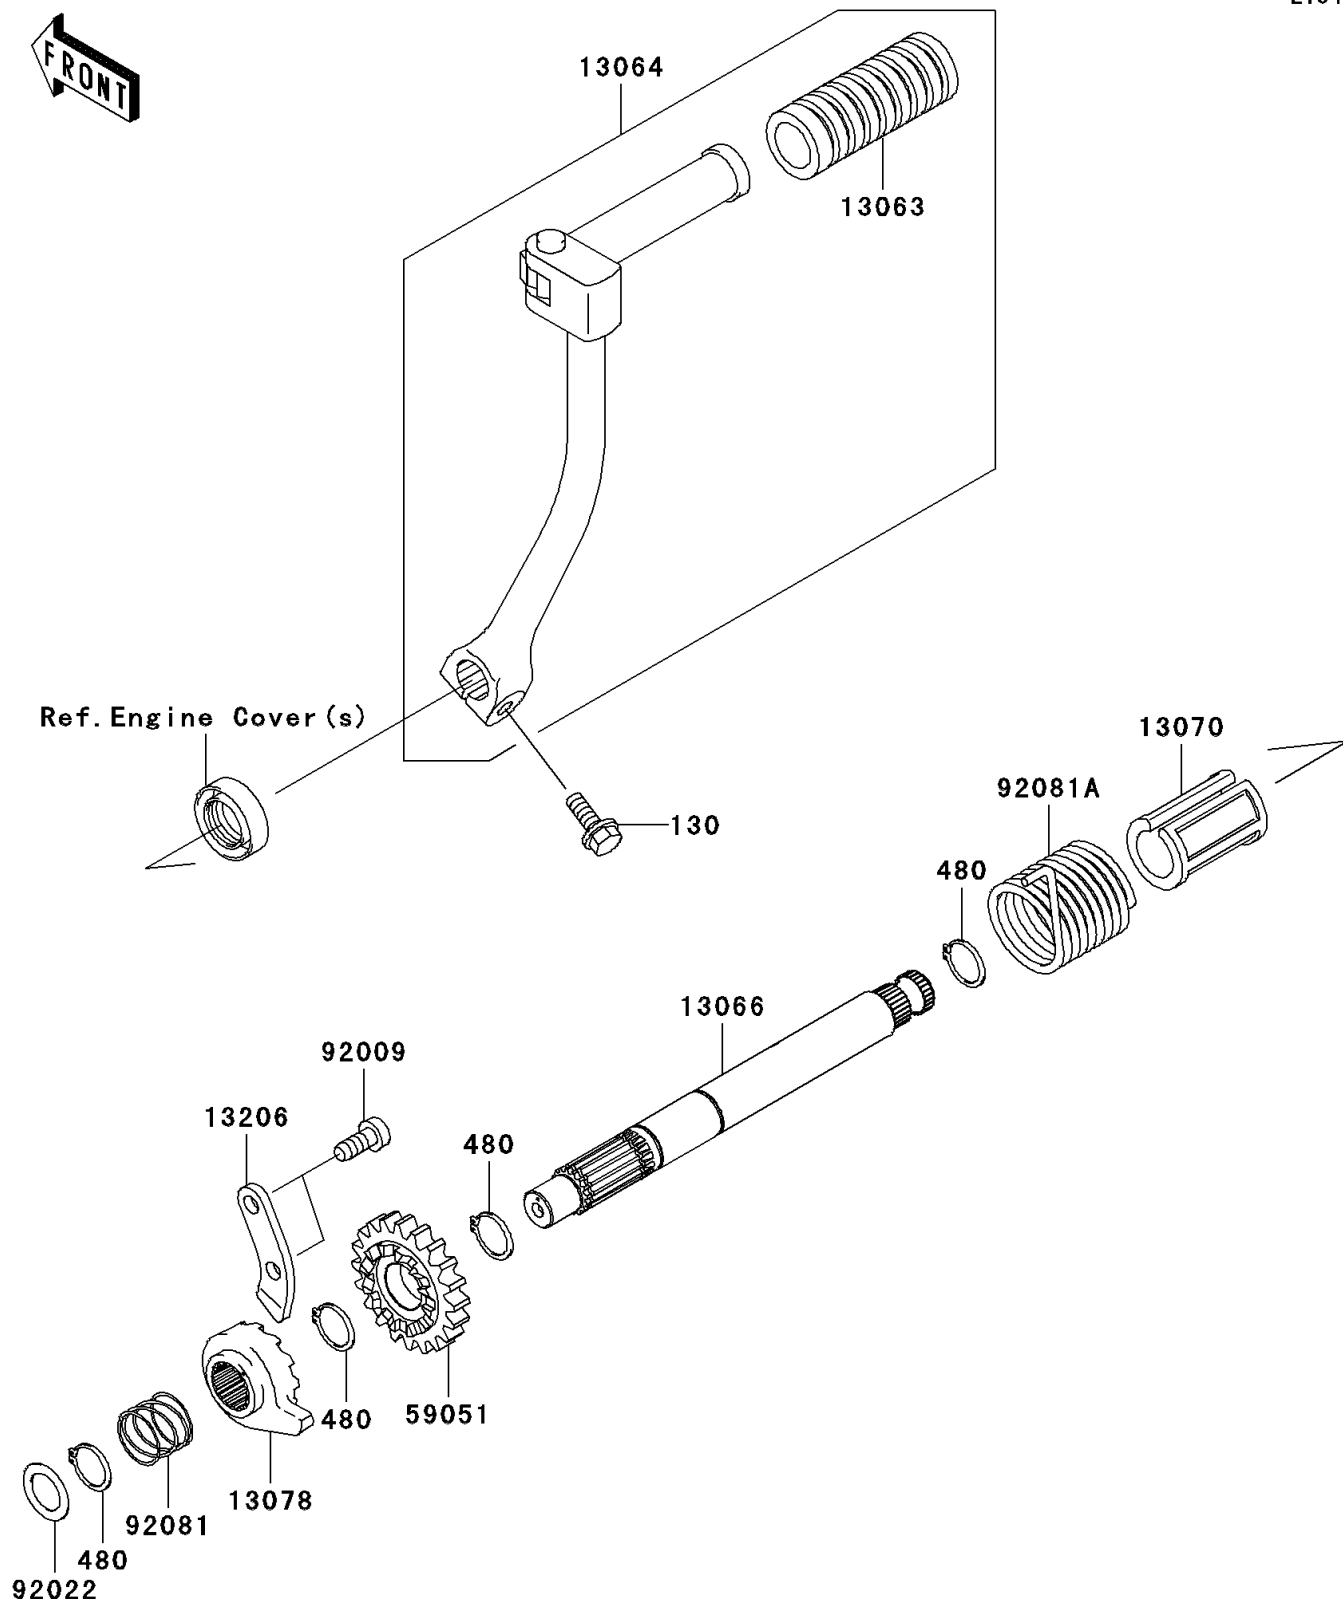

2003 KLX110 PARTS DIAGRAM

Kickstarter Mechanism(A2-A4)

E1340A

2003 KLX110 PARTS LIST

Kickstarter Mechanism(A2-A4)

ITEM NAME	PART NUMBER	QUANTITY
BOLT-FLANGED (Ref # 130)	130P0622	1
CIRCLIP-TYPE-C,16MM (Ref # 480)	480J1600	4
DAMPER,PEDAL (Ref # 13063)	13063-002	1
LEVER-ASSY-KICK (Ref # 13064)	13064-1211	1
SHAFT-KICK (Ref # 13066)	13066-1108	1
GUIDE,KICK SHAFT (Ref # 13070)	13070-1035	1
RATCHET (Ref # 13078)	13078-1069	1
GUIDE-KICK (Ref # 13206)	13206-1006	1
GEAR-SPUR,KICK STARTER,22T (Ref # 59051)	59051-1404	1
SCREW,TAPPING (Ref # 92009)	92009-1104	2
WASHER,13.2X20X0.5 (Ref # 92022)	92022-1224	1
SPRING,RATCHET (Ref # 92081)	92081-122	1
SPRING,KICK STARTER (Ref # 92081A)	92081-1276	1