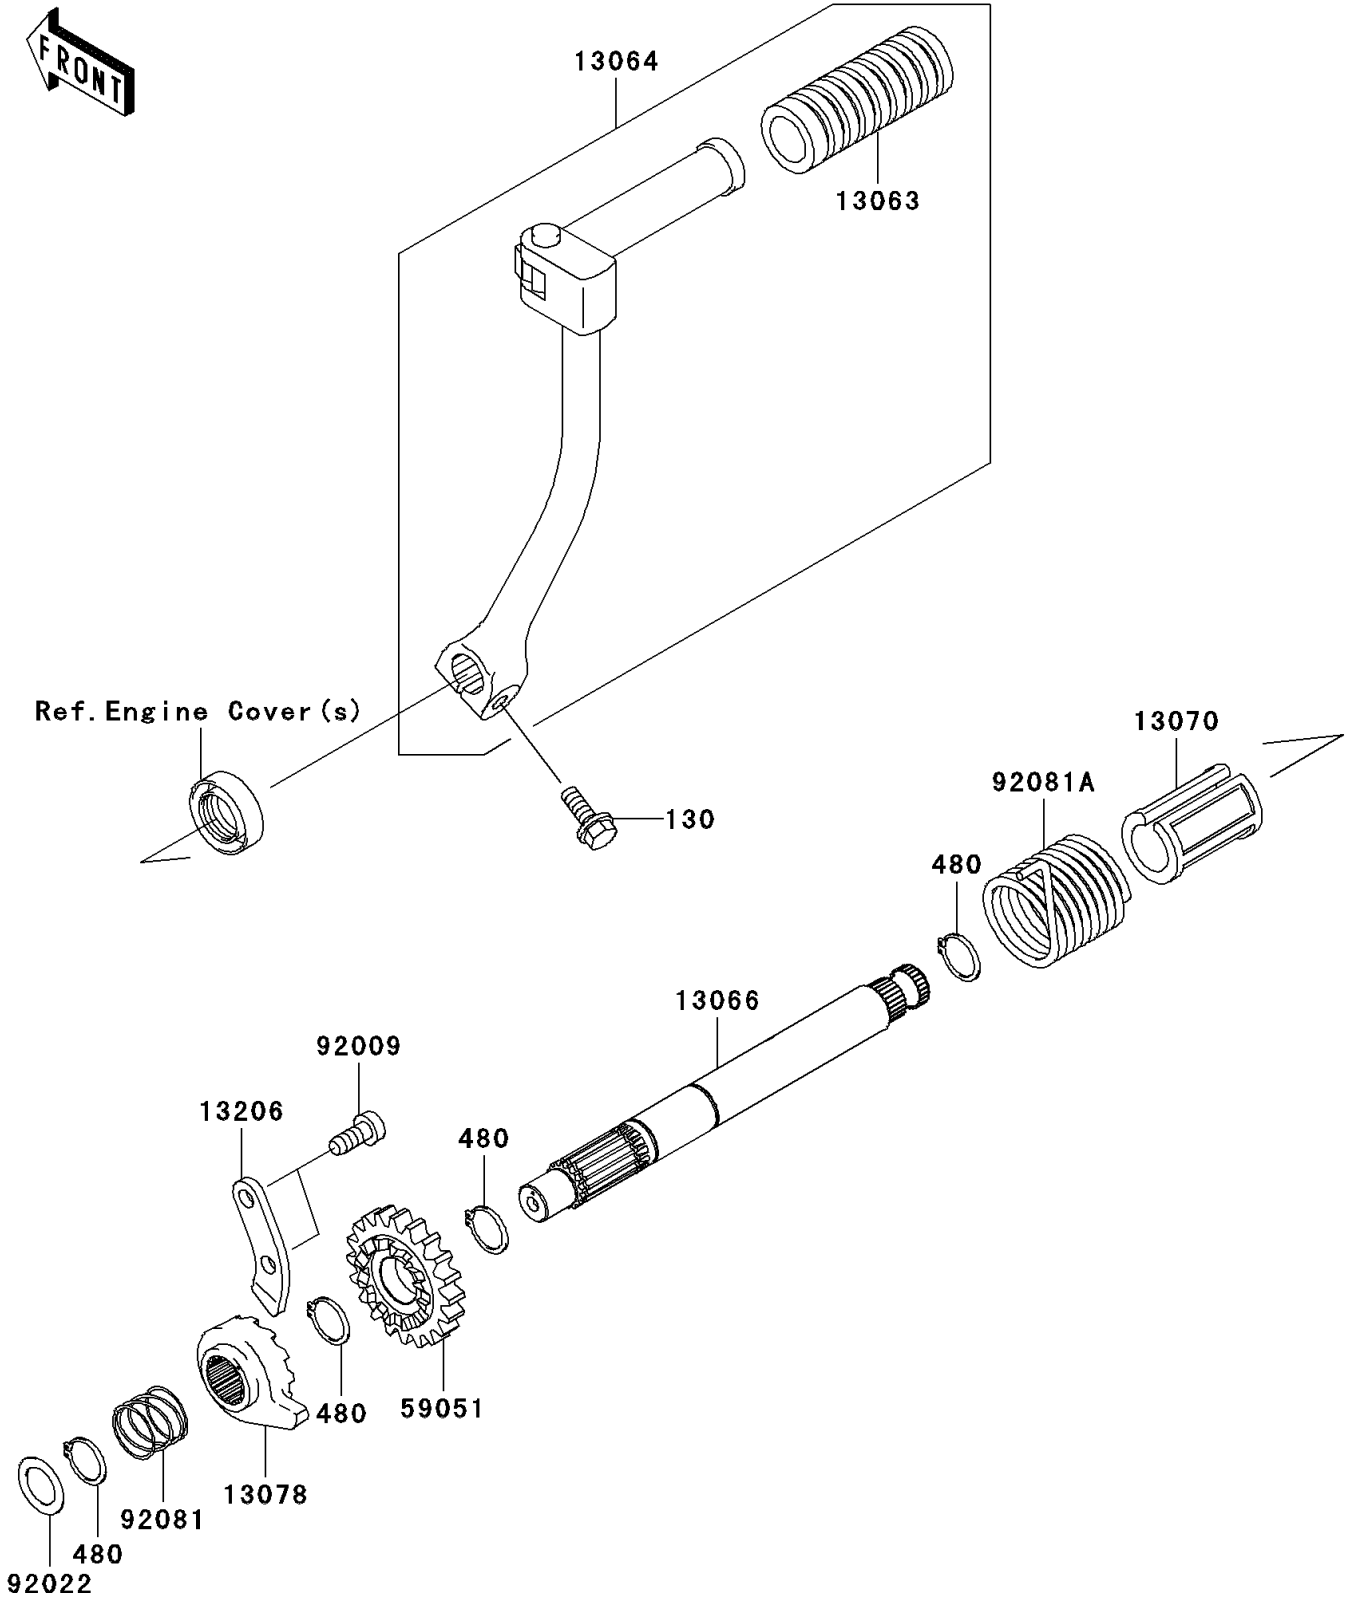

2004 KLX110 PARTS DIAGRAM

Kickstarter Mechanism(A2-A4)

E1340A

2004 KLX110 PARTS LIST

Kickstarter Mechanism(A2-A4)

ITEM NAME	PART NUMBER	QUANTITY
BOLT-FLANGED (Ref # 130)	130P0622	1
CIRCLIP-TYPE-C,16MM (Ref # 480)	480J1600	4
DAMPER,PEDAL (Ref # 13063)	13063-002	1
LEVER-ASSY-KICK (Ref # 13064)	13064-1211	1
SHAFT-KICK (Ref # 13066)	13066-1108	1
GUIDE,KICK SHAFT (Ref # 13070)	13070-1035	1
RATCHET (Ref # 13078)	13078-1069	1
GUIDE-KICK (Ref # 13206)	13206-1006	1
GEAR-SPUR,KICK STARTER,22T (Ref # 59051)	59051-1404	1
SCREW,TAPPING (Ref # 92009)	92009-1104	2
WASHER,13.2X20X0.5 (Ref # 92022)	92022-1224	1
SPRING,RATCHET (Ref # 92081)	92081-122	1
SPRING,KICK STARTER (Ref # 92081A)	92081-1276	1