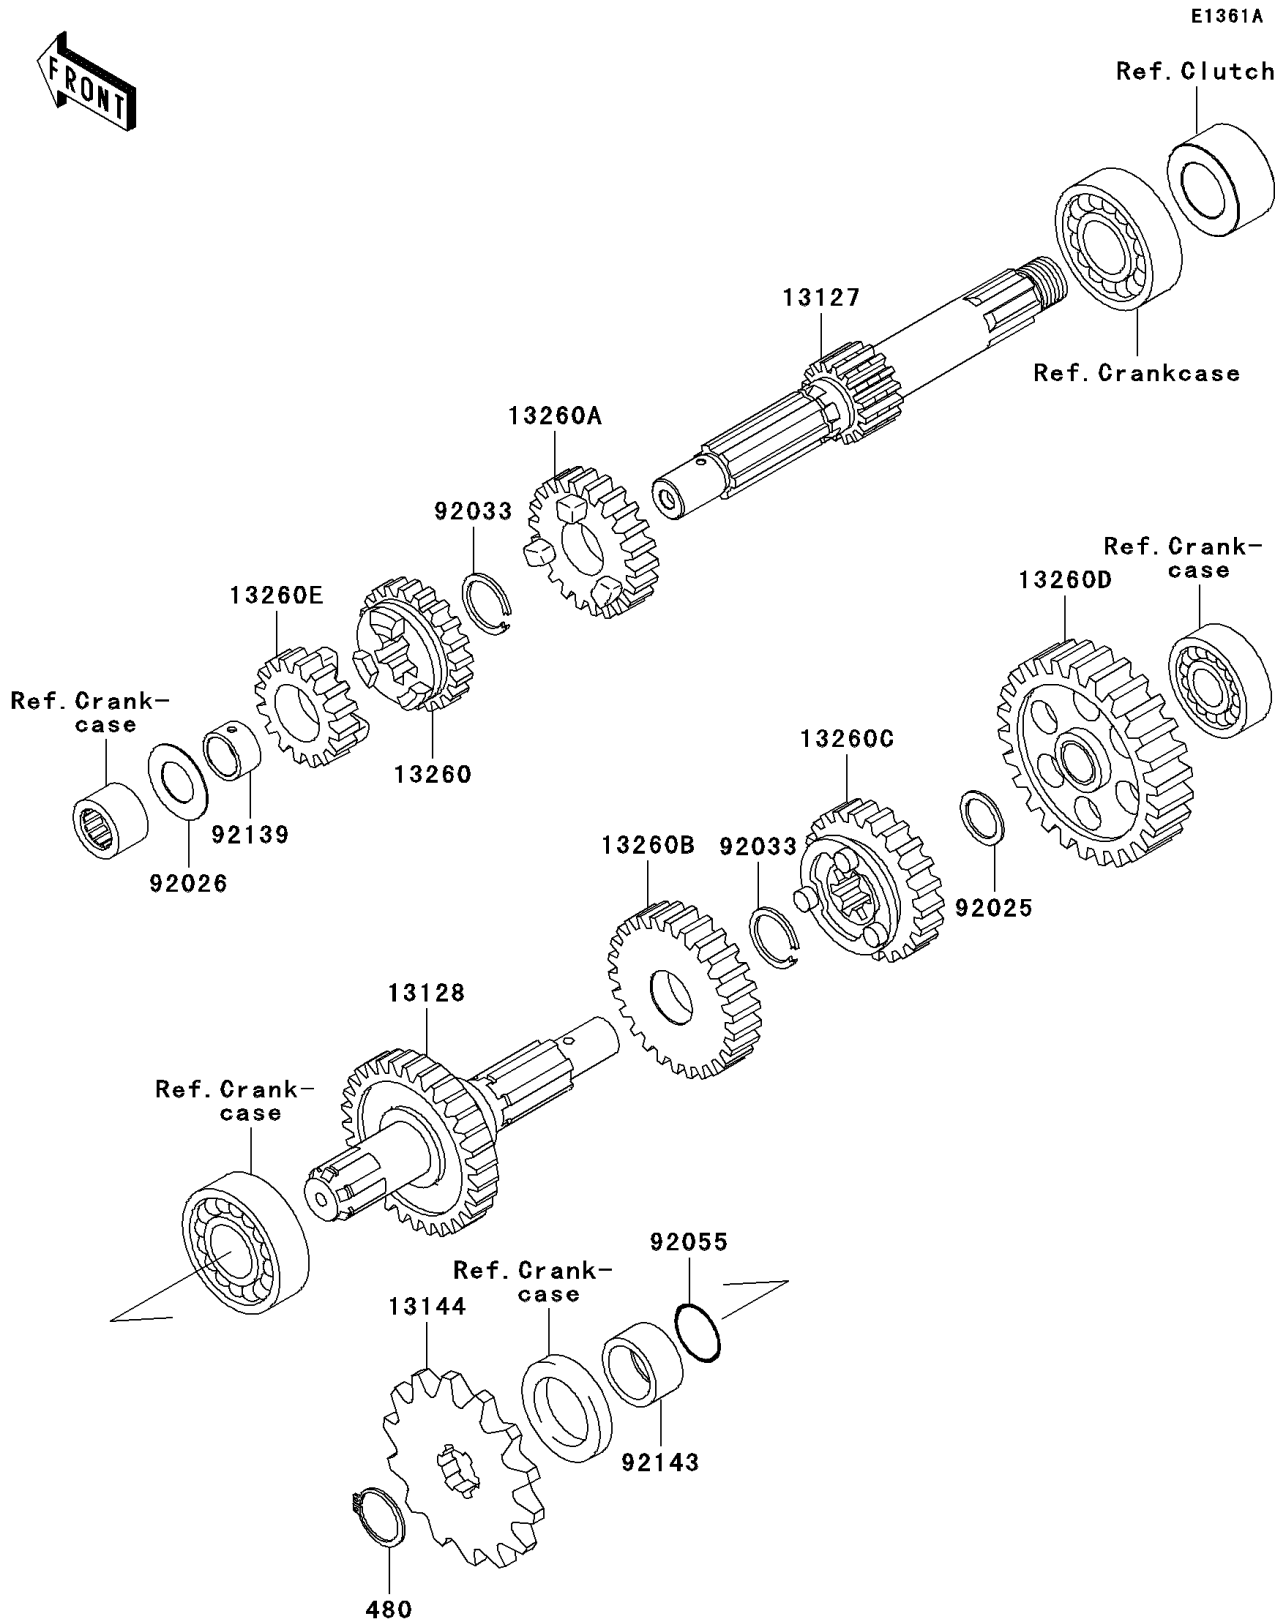

2003 KLX110 PARTS DIAGRAM

Transmission(A2-A4)

2003 KLX110 PARTS LIST

Transmission(A2-A4)

ITEM NAME	PART NUMBER	QUANTITY
CIRCLIP-TYPE-C,17MM (Ref # 480)	480J1700	1
SHAFT-TRANSMISSION INPUT,12T (Ref # 13127)	13127-1280	1
SHAFT-TRANSMISSION OUTPUT (Ref # 13128)	13128-1244	1
SPROCKET-OUTPUT,14T (Ref # 13144)	13144-1044	1
GEAR,INPUT 3RD,20T (Ref # 13260)	13260-1857	1
GEAR,INPUT TOP,23T (Ref # 13260A)	13260-1858	1
GEAR,OUTPUT 3RD,27T (Ref # 13260B)	13260-1860	1
GEAR,OUTPUT TOP,25T (Ref # 13260C)	13260-1861	1
GEAR,OUTPUT LOW,36T (Ref # 13260D)	13260-1862	1
GEAR,INPUT 2ND,16T (Ref # 13260E)	13260-1986	1
SHIM (Ref # 92025)	92025-1280	1
SPACER (Ref # 92026)	92026-1091	1
RING-SNAP,17MM (Ref # 92033)	92033-1060	2
RING-O,16.8MM (Ref # 92055)	92055-1235	1
BUSHING (Ref # 92139)	92139-1102	1
COLLAR,SPROCKET (Ref # 92143)	92143-1680	1