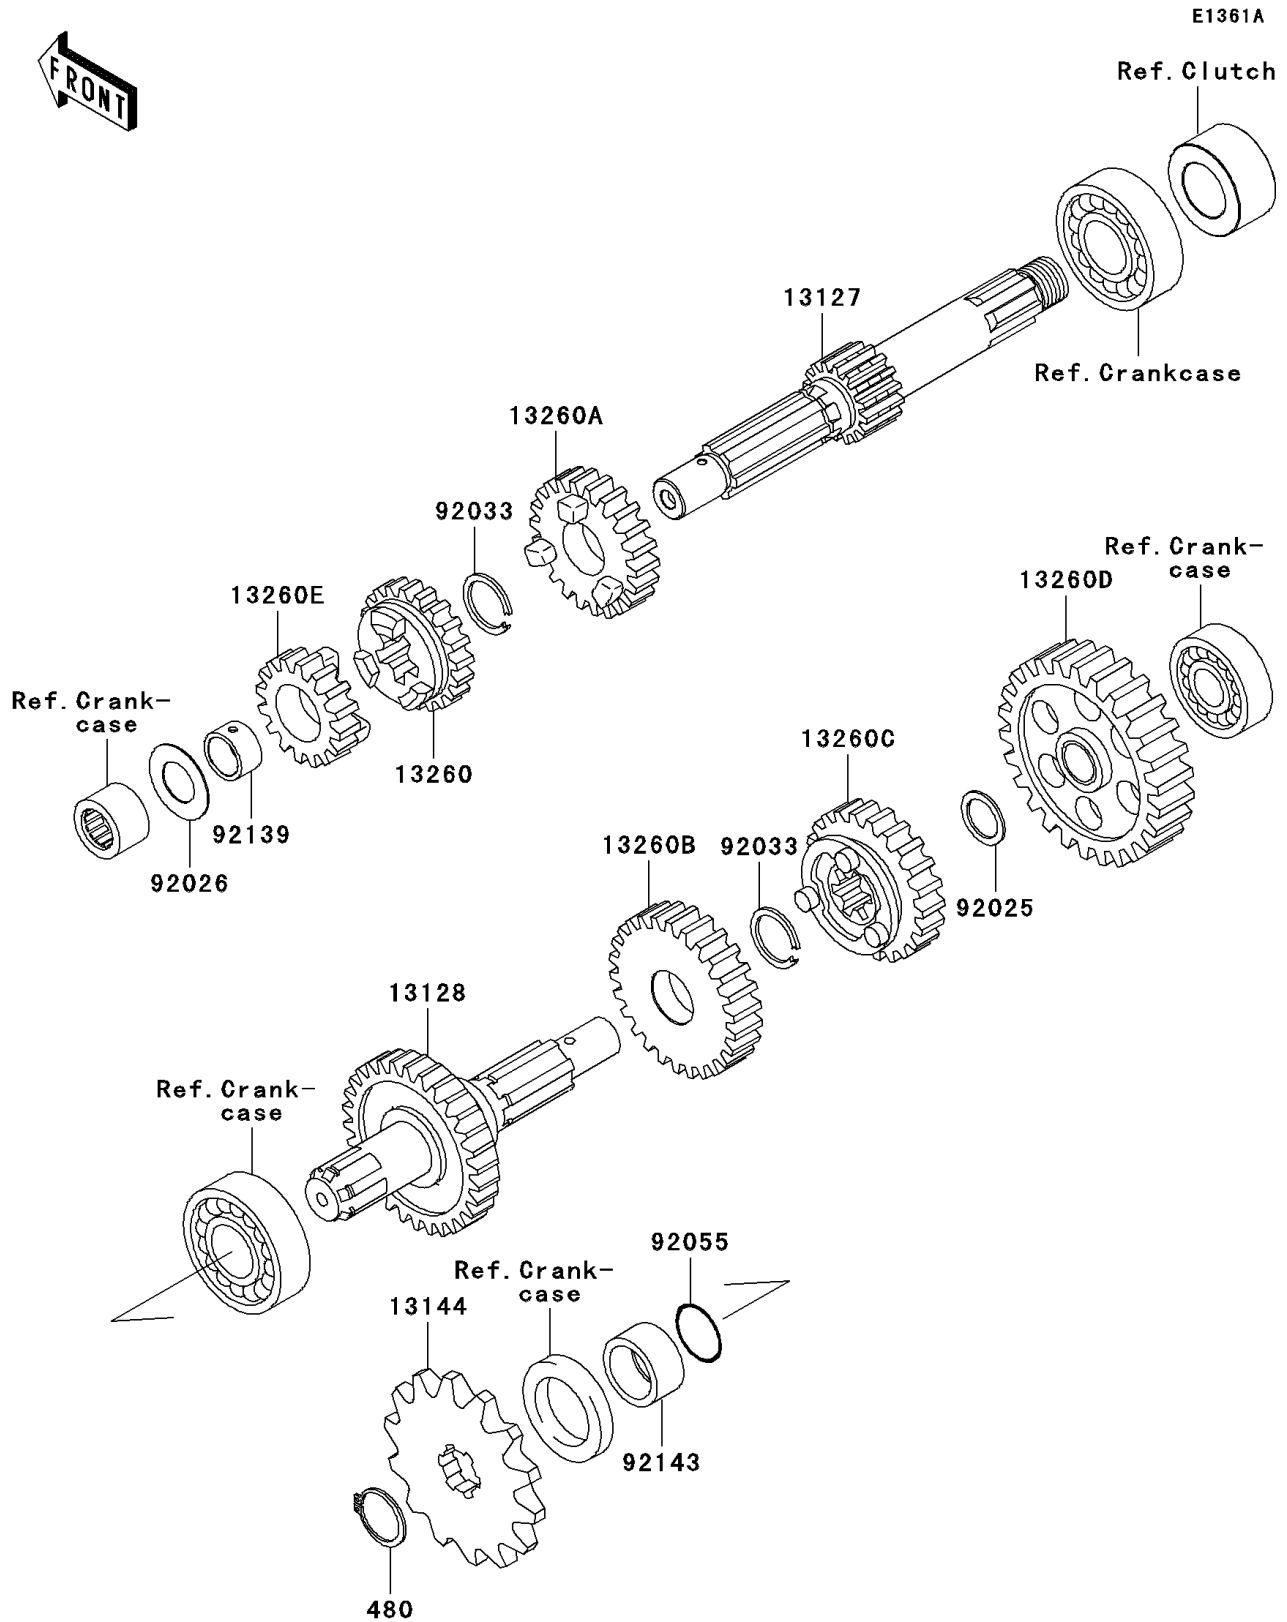

2004 KLX110 PARTS DIAGRAM

Transmission(A2-A4)

2004 KLX110 PARTS LIST

Transmission(A2-A4)

ITEM NAME	PART NUMBER	QUANTITY
CIRCLIP-TYPE-C,17MM (Ref # 480)	480J1700	1
SHAFT-TRANSMISSION INPUT,12T (Ref # 13127)	13127-1280	1
SHAFT-TRANSMISSION OUTPUT (Ref # 13128)	13128-1244	1
SPROCKET-OUTPUT,14T (Ref # 13144)	13144-1044	1
GEAR,INPUT 3RD,20T (Ref # 13260)	13260-1857	1
GEAR,INPUT TOP,23T (Ref # 13260A)	13260-1858	1
GEAR,OUTPUT 3RD,27T (Ref # 13260B)	13260-1860	1
GEAR,OUTPUT TOP,25T (Ref # 13260C)	13260-1861	1
GEAR,OUTPUT LOW,36T (Ref # 13260D)	13260-1862	1
GEAR,INPUT 2ND,16T (Ref # 13260E)	13260-1986	1
SHIM (Ref # 92025)	92025-1280	1
SPACER (Ref # 92026)	92026-1091	1
RING-SNAP,17MM (Ref # 92033)	92033-1060	2
RING-O,16.8MM (Ref # 92055)	92055-1235	1
BUSHING (Ref # 92139)	92139-1102	1
COLLAR,SPROCKET (Ref # 92143)	92143-1680	1