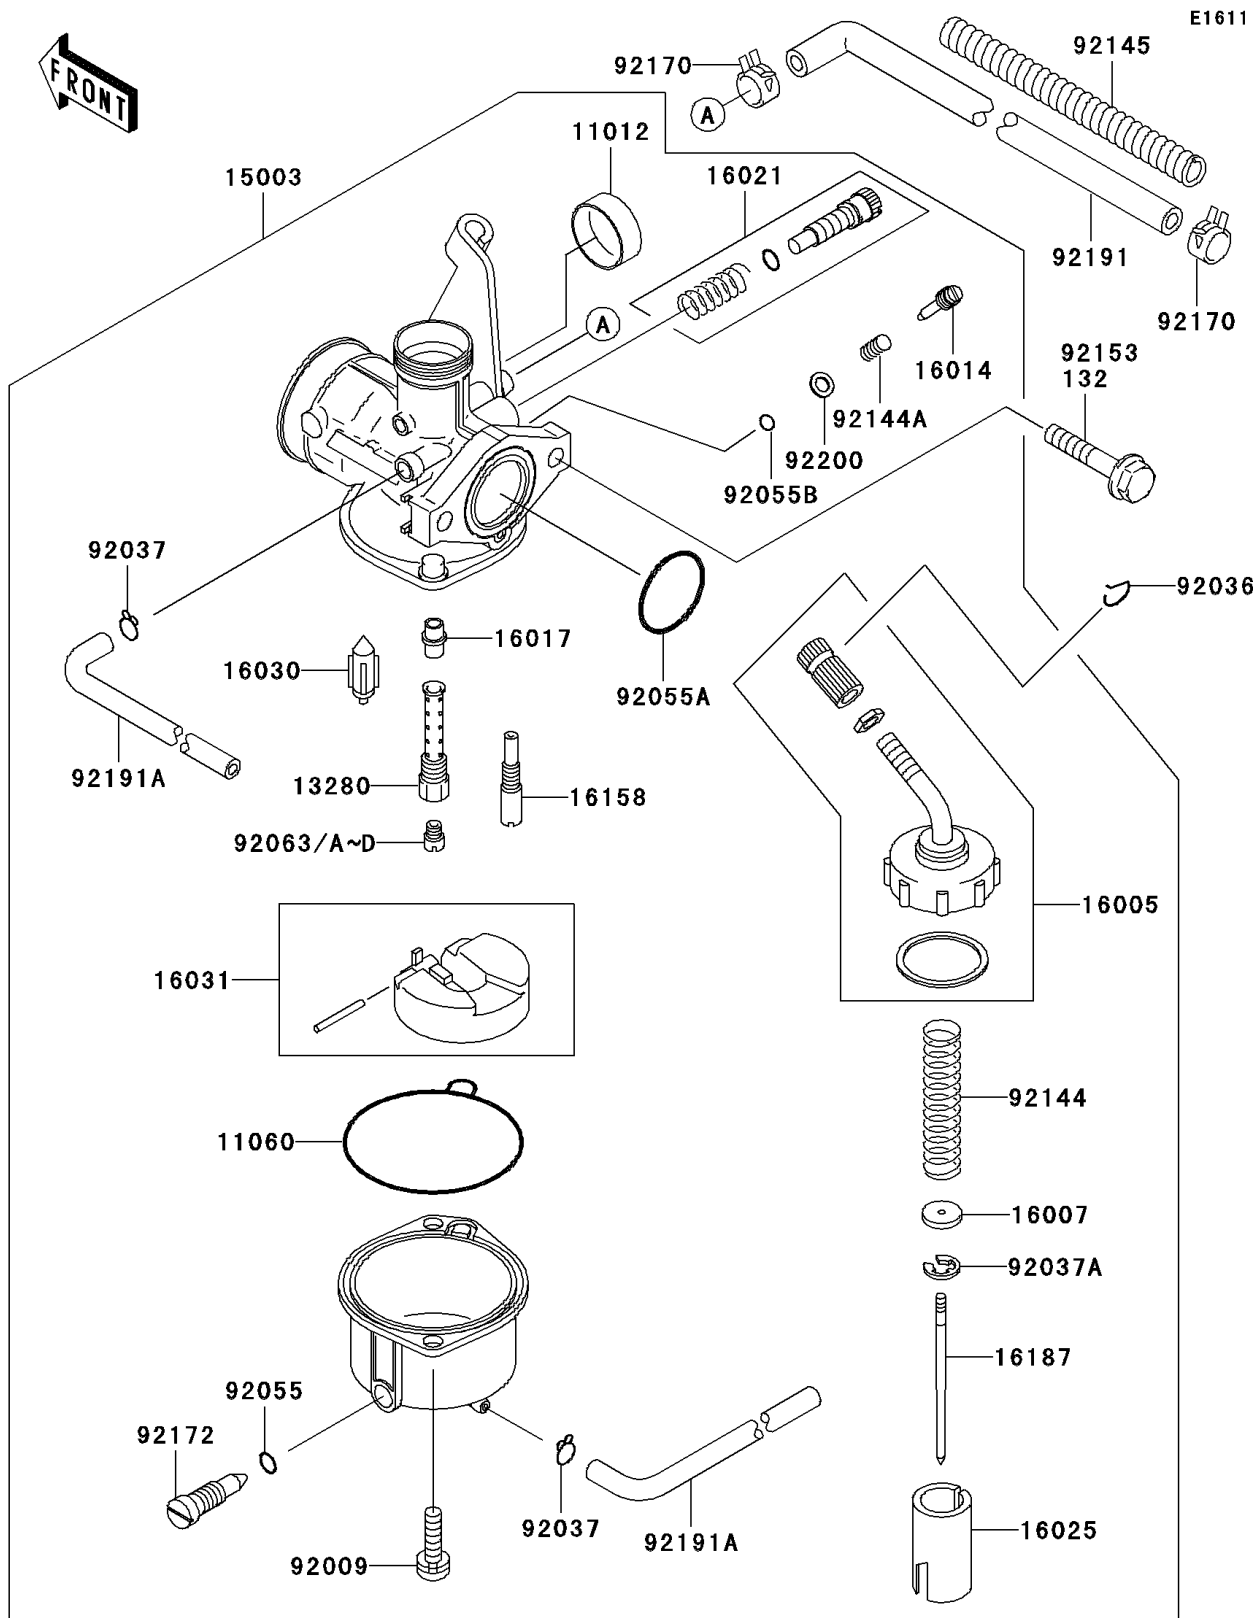

2002 KLX110 PARTS DIAGRAM

Carburetor

2002 KLX110 PARTS LIST

Carburetor

ITEM NAME	PART NUMBER	QUANTITY
BOLT-FLANGED-SMALL (Ref # 132)	132Y0630	2
CAP,CHOKE (Ref # 11012)	11012-1940	1
GASKET,FLOAT CHAMBER (Ref # 11060)	11060-1700	1
HOLDER,NEEDLE JET (Ref # 13280)	13280-1092	1
CARBURETOR-ASSY (Ref # 15003)	15003-1694	1
TOP-CHAMBER (Ref # 16005)	16005-1091	1
SEAT-SPRING (Ref # 16007)	16007-1103	1
SCREW-PILOT AIR (Ref # 16014)	16014-1093	1
JET-NEEDLE (Ref # 16017)	16017-1434	1
SCREW-THROTTLE STOP (Ref # 16021)	16021-1241	1
VALVE-THROTTLE,CA3.0 (Ref # 16025)	16025-1209	1
VALVE-FLOAT,FLOAT (Ref # 16030)	16030-1082	1
FLOAT (Ref # 16031)	16031-1088	1
JET-SLOW (Ref # 16158)	16158-1063	1
NEEDLE-JET,NCFA (Ref # 16187)	16187-1228	1
SCREW (Ref # 92009)	92009-1750	2
RING-SNAP (Ref # 92036)	92036-018	1
CLAMP,TUBE (Ref # 92037)	92037-1142	2
CLAMP,JET NEEDLE (Ref # 92037A)	92037-1401	1
RING-O (Ref # 92055)	92055-1053	1
RING-O (Ref # 92055A)	92055-1541	1
RING-O (Ref # 92055B)	92055-1542	1
JET-MAIN,#85 (Ref # 92063)	92063-1326	1
JET-MAIN,#78 (Ref # 92063A)	92063-1393	1
JET-MAIN,#75 (Ref # 92063B)	92063-1395	1
JET-MAIN,#80 (Ref # 92063C)	92063-1396	1
JET-MAIN,#82 (Ref # 92063D)	92063-1397	1
SPRING,THROTTLE (Ref # 92144)	92144-1875	1
SPRING (Ref # 92144A)	92144-1876	1

2002 KLX110 PARTS LIST

Carburetor

ITEM NAME	PART NUMBER	QUANTITY
SPRING,HOSE PROTECTOR (Ref # 92145)	92145-1481	1
CLAMP (Ref # 92170)	92170-1872	2
SCREW,DRAIN (Ref # 92172)	92172-1057	1
TUBE,FUEL (Ref # 92191)	92191-1700	1
TUBE,3.5X6.5X418 (Ref # 92191A)	92191-1735	2
WASHER (Ref # 92200)	92200-1270	1