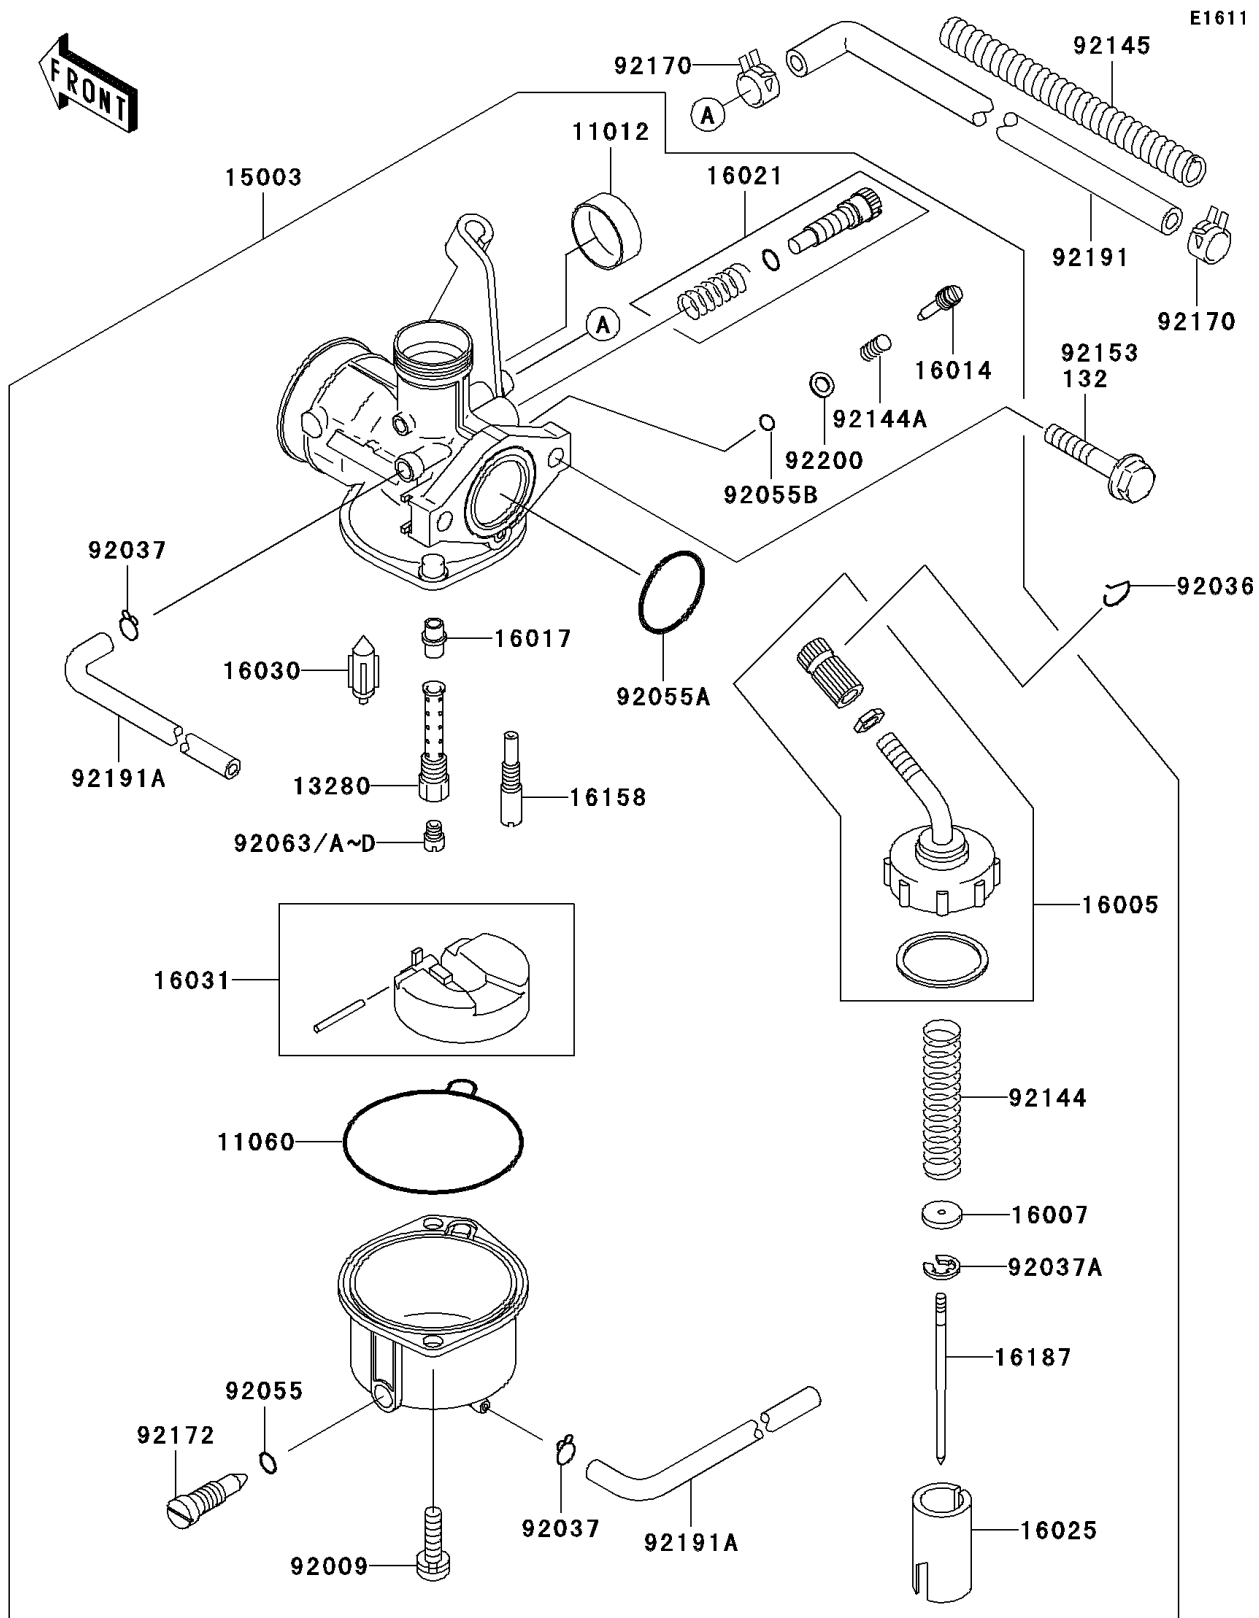

2004 KLX110 PARTS DIAGRAM

Carburetor

2004 KLX110 PARTS LIST

Carburetor

ITEM NAME	PART NUMBER	QUANTITY
CAP,CHOKE (Ref # 11012)	11012-1940	1
GASKET,FLOAT CHAMBER (Ref # 11060)	11060-1700	1
HOLDER,NEEDLE JET (Ref # 13280)	13280-1092	1
CARBURETOR-ASSY (Ref # 15003)	15003-1694	1
TOP-CHAMBER (Ref # 16005)	16005-1091	1
SEAT-SPRING (Ref # 16007)	16007-1103	1
SCREW-PILOT AIR (Ref # 16014)	16014-1093	1
JET-NEEDLE (Ref # 16017)	16017-1434	1
SCREW-THROTTLE STOP (Ref # 16021)	16021-1241	1
VALVE-THROTTLE,CA3.0 (Ref # 16025)	16025-1209	1
VALVE-FLOAT,FLOAT (Ref # 16030)	16030-1082	1
FLOAT (Ref # 16031)	16031-1088	1
JET-SLOW (Ref # 16158)	16158-1063	1
NEEDLE-JET,NCFA (Ref # 16187)	16187-1228	1
SCREW (Ref # 92009)	92009-1750	2
RING-SNAP (Ref # 92036)	92036-018	1
CLAMP,TUBE (Ref # 92037)	92037-1142	2
CLAMP,JET NEEDLE (Ref # 92037A)	92037-1401	1
RING-O (Ref # 92055)	92055-1053	1
RING-O (Ref # 92055A)	92055-1541	1
RING-O (Ref # 92055B)	92055-1542	1
JET-MAIN,#85 (Ref # 92063)	92063-1326	1
JET-MAIN,#78 (Ref # 92063A)	92063-1393	1
JET-MAIN,#75 (Ref # 92063B)	92063-1395	1
JET-MAIN,#80 (Ref # 92063C)	92063-1396	1
JET-MAIN,#82 (Ref # 92063D)	92063-1397	1
SPRING,THROTTLE (Ref # 92144)	92144-1875	1
SPRING (Ref # 92144A)	92144-1876	1
SPRING,HOSE PROTECTOR (Ref # 92145)	92145-1481	1

2004 KLX110 PARTS LIST

Carburetor

ITEM NAME	PART NUMBER	QUANTITY
BOLT,M6X30 (Ref # 92153)	92153-1187	2
CLAMP (Ref # 92170)	92170-1872	2
SCREW,DRAIN (Ref # 92172)	92172-1057	1
TUBE,FUEL (Ref # 92191)	92191-1700	1
TUBE,3.5X6.5X418 (Ref # 92191A)	92191-1735	2
WASHER (Ref # 92200)	92200-1270	1