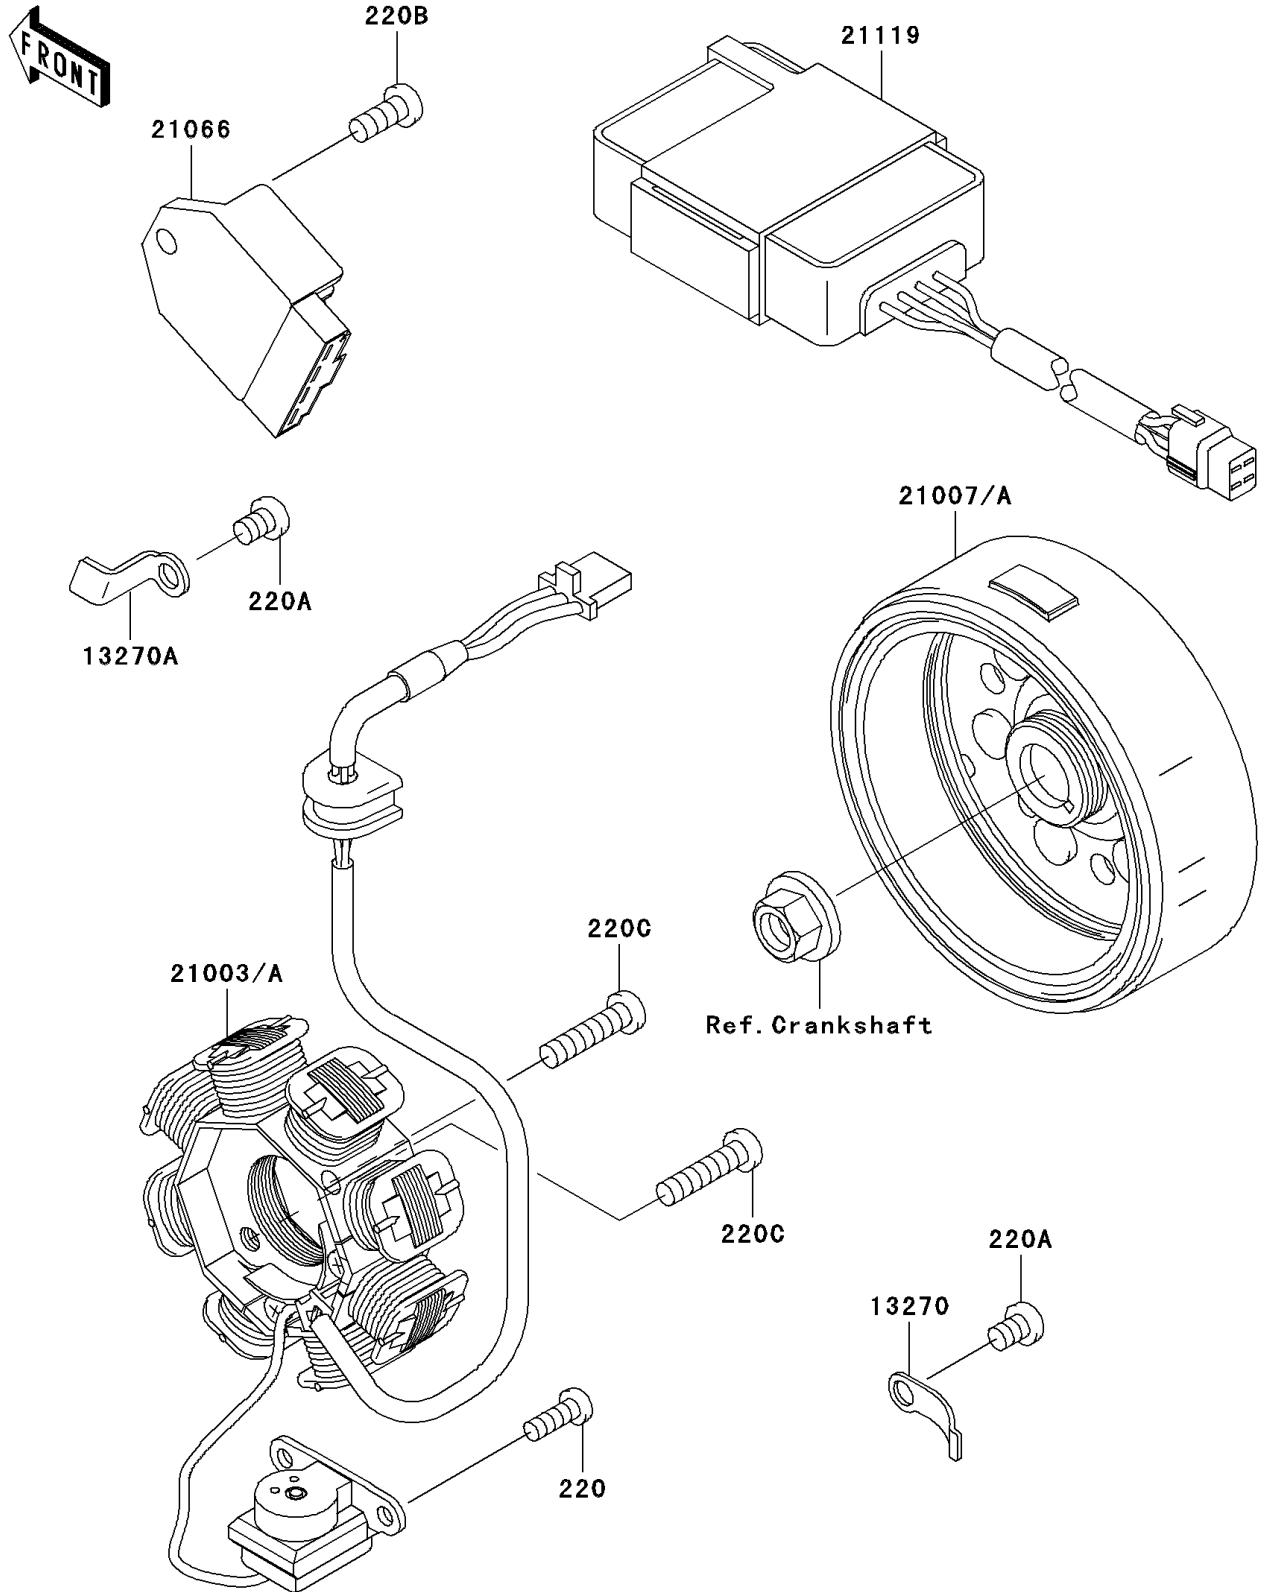

2002 KLX110 PARTS DIAGRAM

Generator

E1810

2002 KLX110 PARTS LIST

Generator

ITEM NAME	PART NUMBER	QUANTITY
SCREW-PAN-CROS (Ref # 220)	220B0514	2
SCREW-PAN-CROS,6X8 (Ref # 220A)	220B0608	2
SCREW-PAN-CROS,6X14 (Ref # 220B)	220B0614	1
SCREW-PAN-CROS,6X25 (Ref # 220C)	220B0625	2
PLATE (Ref # 13270)	13270-1754	1
PLATE (Ref # 13270A)	13270-1961	1
STATOR (Ref # 21003)	21003-1337	1
ROTOR (Ref # 21007)	21007-1373	1
REGULATOR-VOLTAGE (Ref # 21066)	21066-1086	1
IGNITER (Ref # 21119)	21119-1612	1