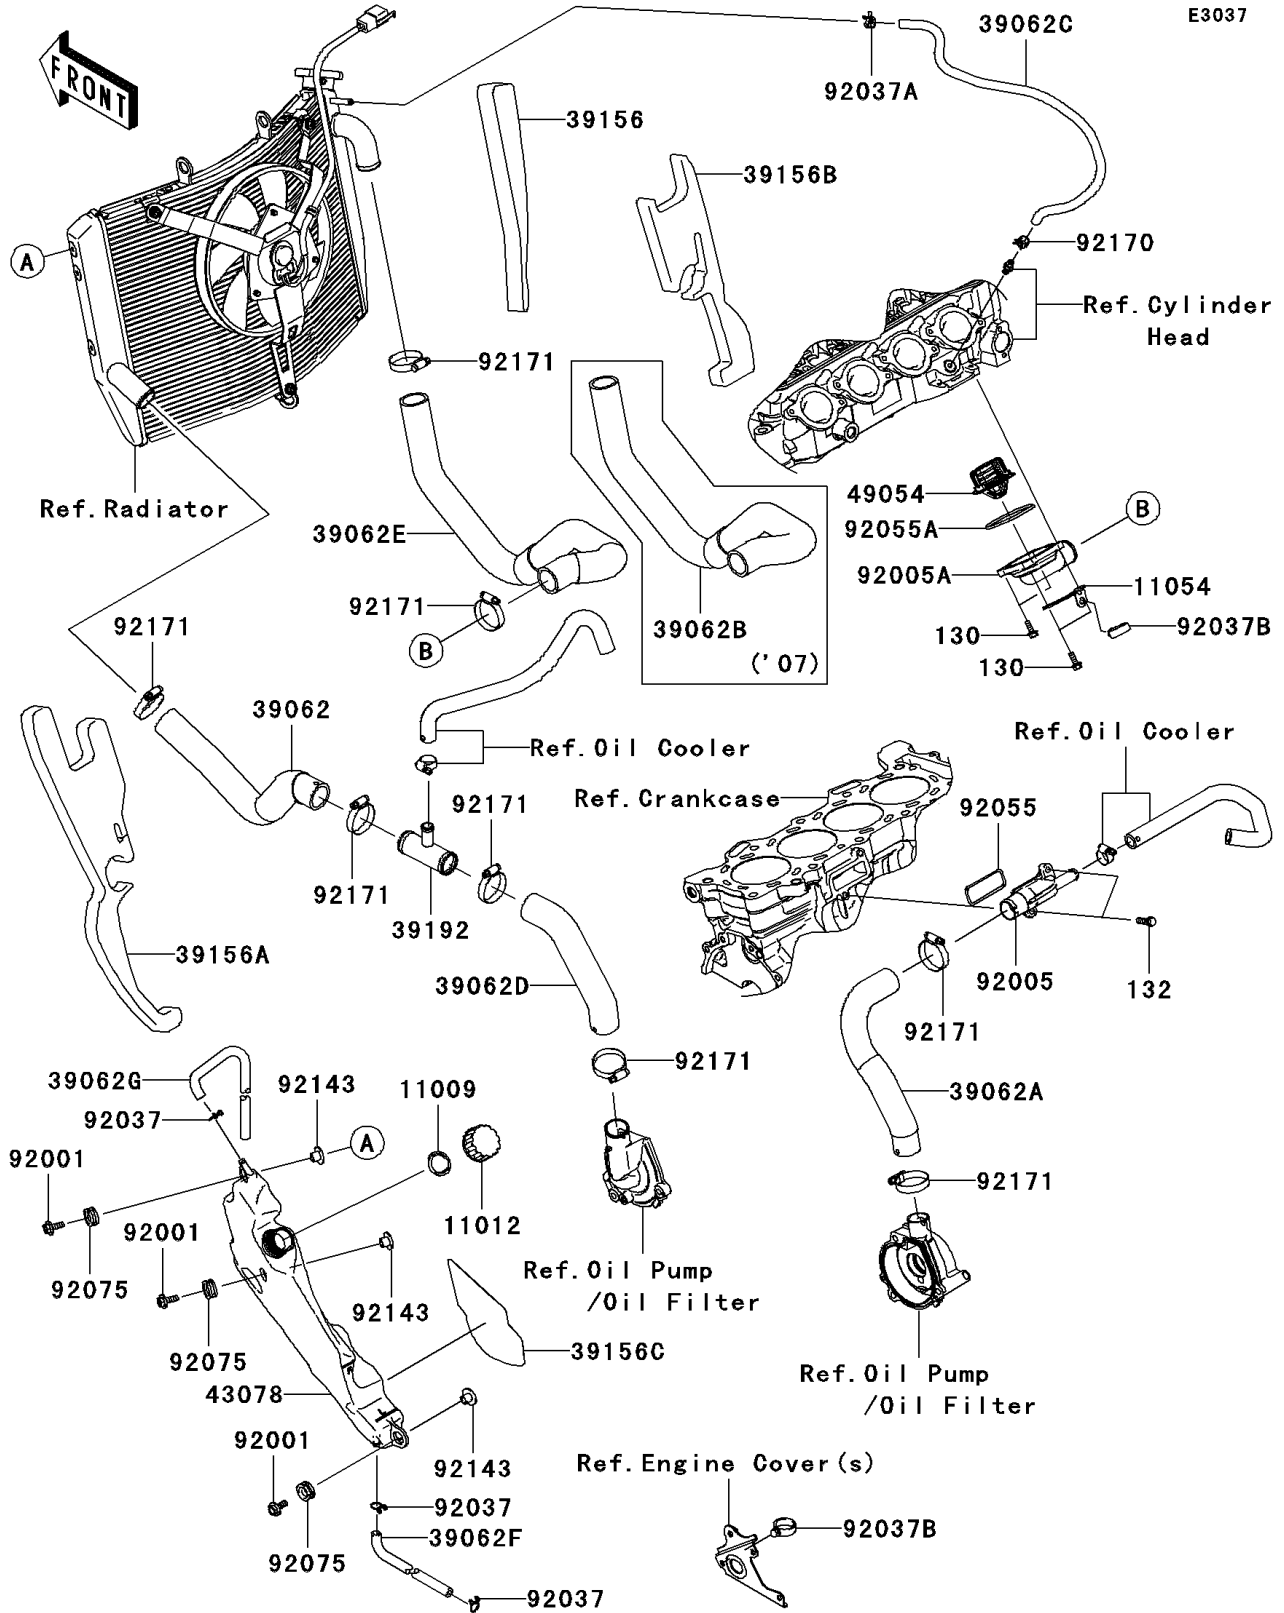

# 2008 Ninja® ZX™ -6R PARTS DIAGRAM

## Water Pipe

### Water Pipe

ITEM NAME	PART NUMBER	QUANTITY
BOLT-FLANGED,5X14 (Ref # 130)	130BB0514	4
BOLT-FLANGED-SMALL,6X20 (Ref # 132)	132BB0620	2
GASKET,RESERVOIR TANK CAP (Ref # 11009)	11009-1145	1
CAP (Ref # 11012)	11012-1084	1
BRACKET (Ref # 11054)	11054-0864	1
HOSE-COOLING,RAD-PIPE (Ref # 39062)	39062-0154	1
HOSE-COOLING,W.PUMP-CYLINDER (Ref # 39062A)	39062-0155	1
HOSE-COOLING,RAD-HEAD (Ref # 39062C)	39062-0159	1
HOSE-COOLING,PIPE-W.PUMP (Ref # 39062D)	39062-0166	1
HOSE-COOLING,THERMO-RAD (Ref # 39062E)	39062-0240	1
HOSE-COOLING,RESERVOIR (Ref # 39062F)	39062-1493	1
HOSE-COOLING,OVERFLOW (Ref # 39062G)	39062-1814	1
PAD,RADIATOR RH (Ref # 39156)	39156-0247	1
PAD,ENGINE,LH (Ref # 39156A)	39156-0258	1
PAD,ENGINE,RH (Ref # 39156B)	39156-0259	1
PAD (Ref # 39156C)	39156-0277	1
PIPE-WATER (Ref # 39192)	39192-0058	1
RESERVOIR (Ref # 43078)	43078-0037	1
THERMOSTAT (Ref # 49054)	49054-1067	1
BOLT,6X18 (Ref # 92001)	92001-1342	3
FITTING (Ref # 92005)	92005-0070	1
FITTING,THERMO CAP (Ref # 92005A)	92005-0076	1
CLAMP,TUBE (Ref # 92037)	92037-147	3
CLAMP,TUBE (Ref # 92037A)	92037-1505	1
CLAMP,HOSE (Ref # 92037B)	92037-1827	2
RING-O (Ref # 92055)	92055-1402	1
RING-O,THERMOSTAT CAP (Ref # 92055A)	92055-1699	1
DAMPER (Ref # 92075)	92075-1634	3
COLLAR (Ref # 92143)	92143-1962	3

## 2008 Ninja® ZX™-6R PARTS LIST

Water Pipe

ITEM NAME	PART NUMBER	QUANTITY
CLAMP (Ref # 92170)	92170-1493	1
CLAMP (Ref # 92171)	92171-0179	8