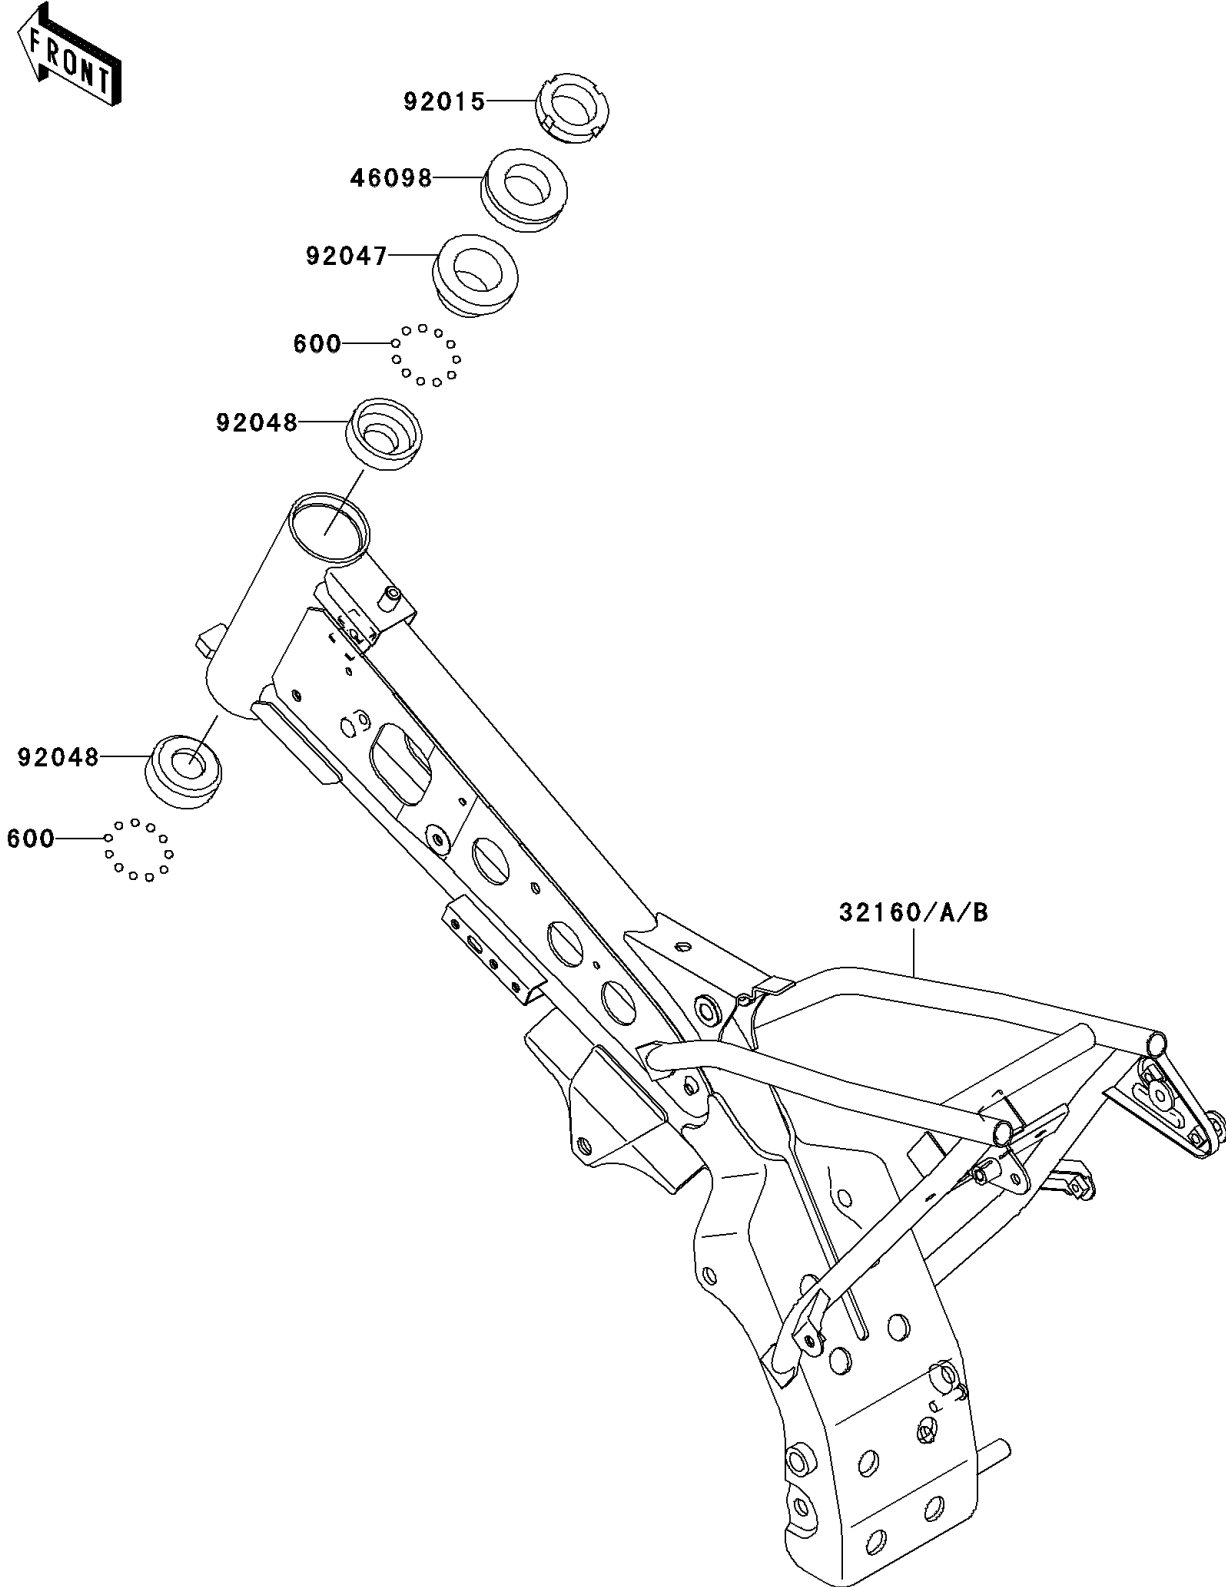

2005 KLX110 PARTS DIAGRAM

Frame

F2120

2005 KLX110 PARTS LIST

Frame

ITEM NAME	PART NUMBER	QUANTITY
BALL-STEEL,3/16" (Ref # 600)	600A0600	46
FRAME-COMP,P.SILVER (Ref # 32160B)	32160-1773-458	1
CAP,STEERING STEM (Ref # 46098)	46098-018	1
NUT,STEERING LOCK,25MM (Ref # 92015)	92015-1222	1
CONE,STEERING STEM BEARING (Ref # 92047)	92047-014	1
RACE,STEERING STEM BEARING (Ref # 92048)	92048-009	2