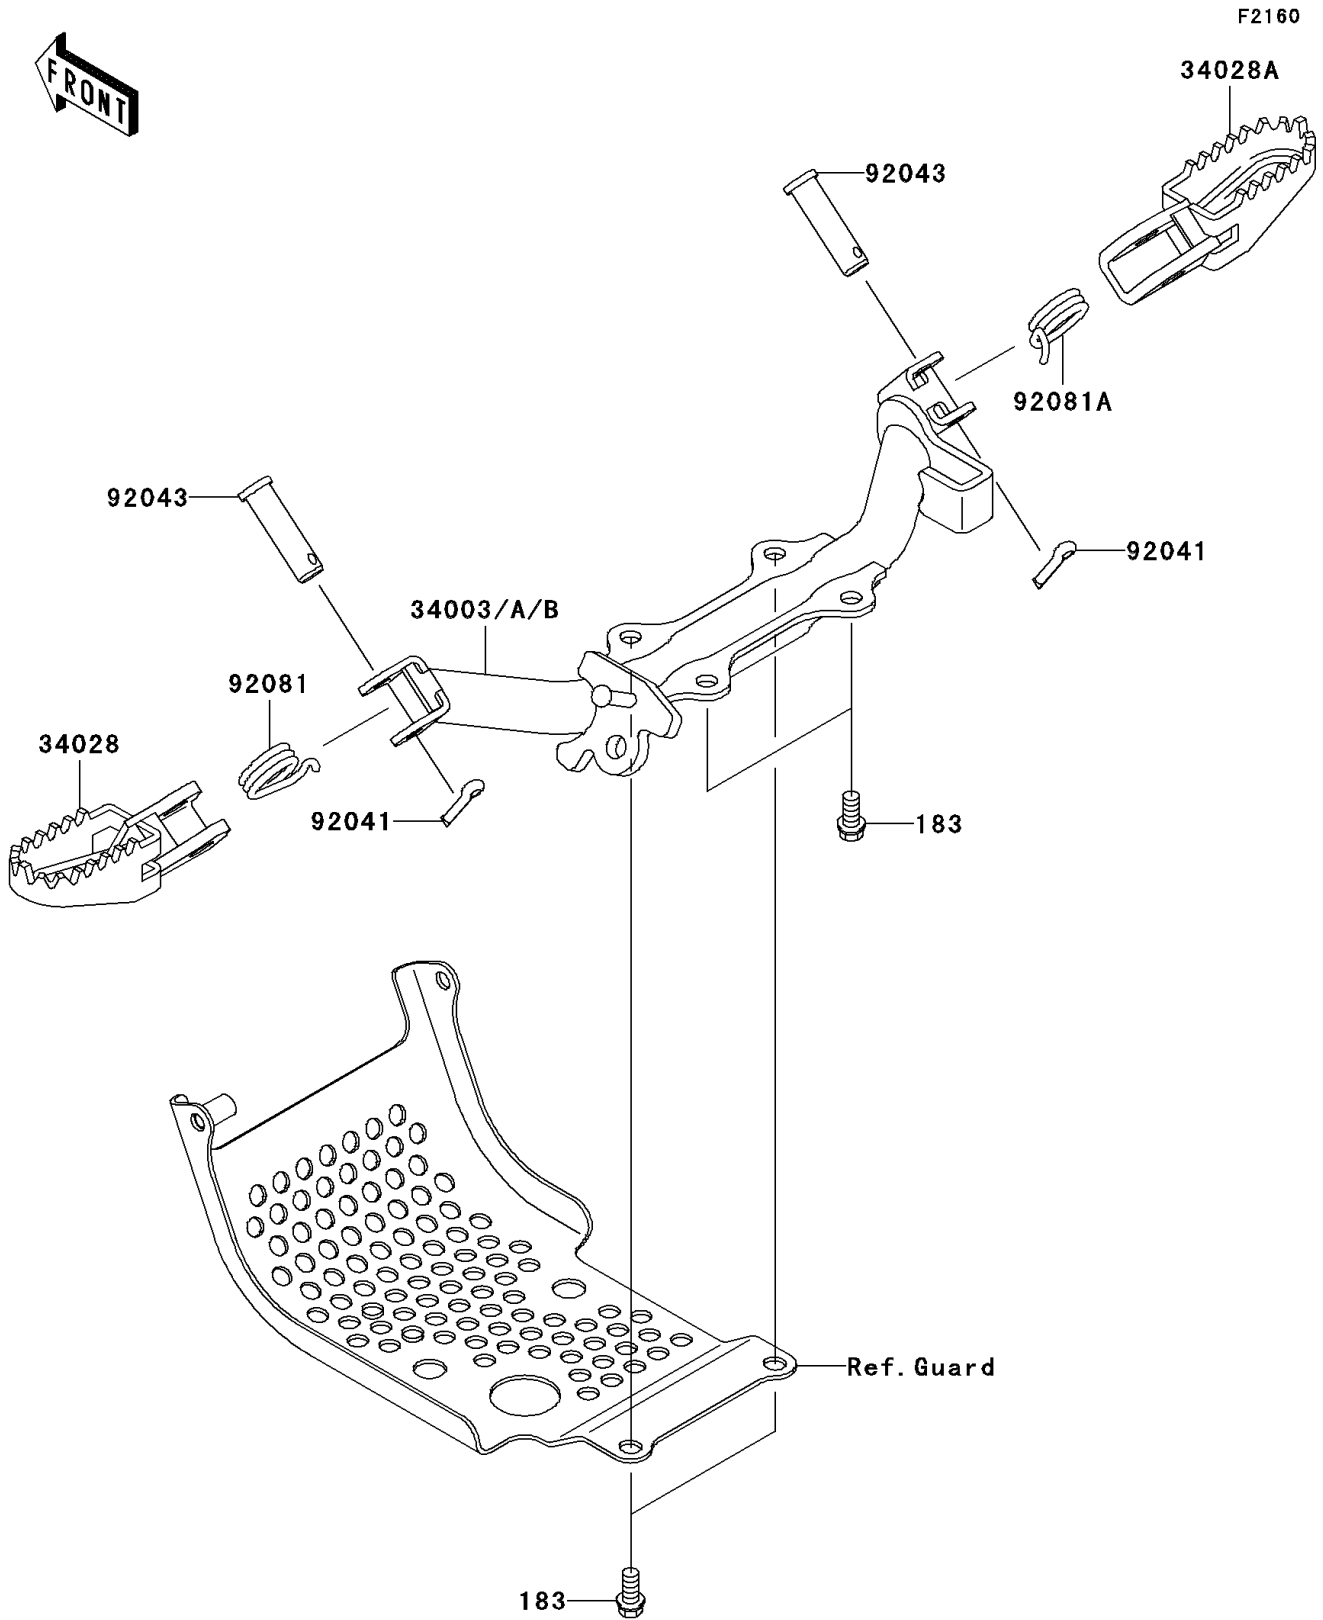

2003 KLX110 PARTS DIAGRAM

Footrests

2003 KLX110 PARTS LIST

Footrests

ITEM NAME	PART NUMBER	QUANTITY
BOLT-UPSET-WS-SMALL (Ref # 183)	183H0816	4
HOLDER-STEP,BLACK (Ref # 34003A)	34003-1513-10	1
STEP,LH (Ref # 34028)	34028-1237	1
STEP,RH (Ref # 34028A)	34028-1238	1
COTTER,2.5X15 (Ref # 92041)	92041-1051	2
PIN,8X32 (Ref # 92043)	92043-1143	2
SPRING,FOOTREST,LH (Ref # 92081)	92081-1491	1
SPRING,FOOTREST,RH (Ref # 92081A)	92081-1543	1