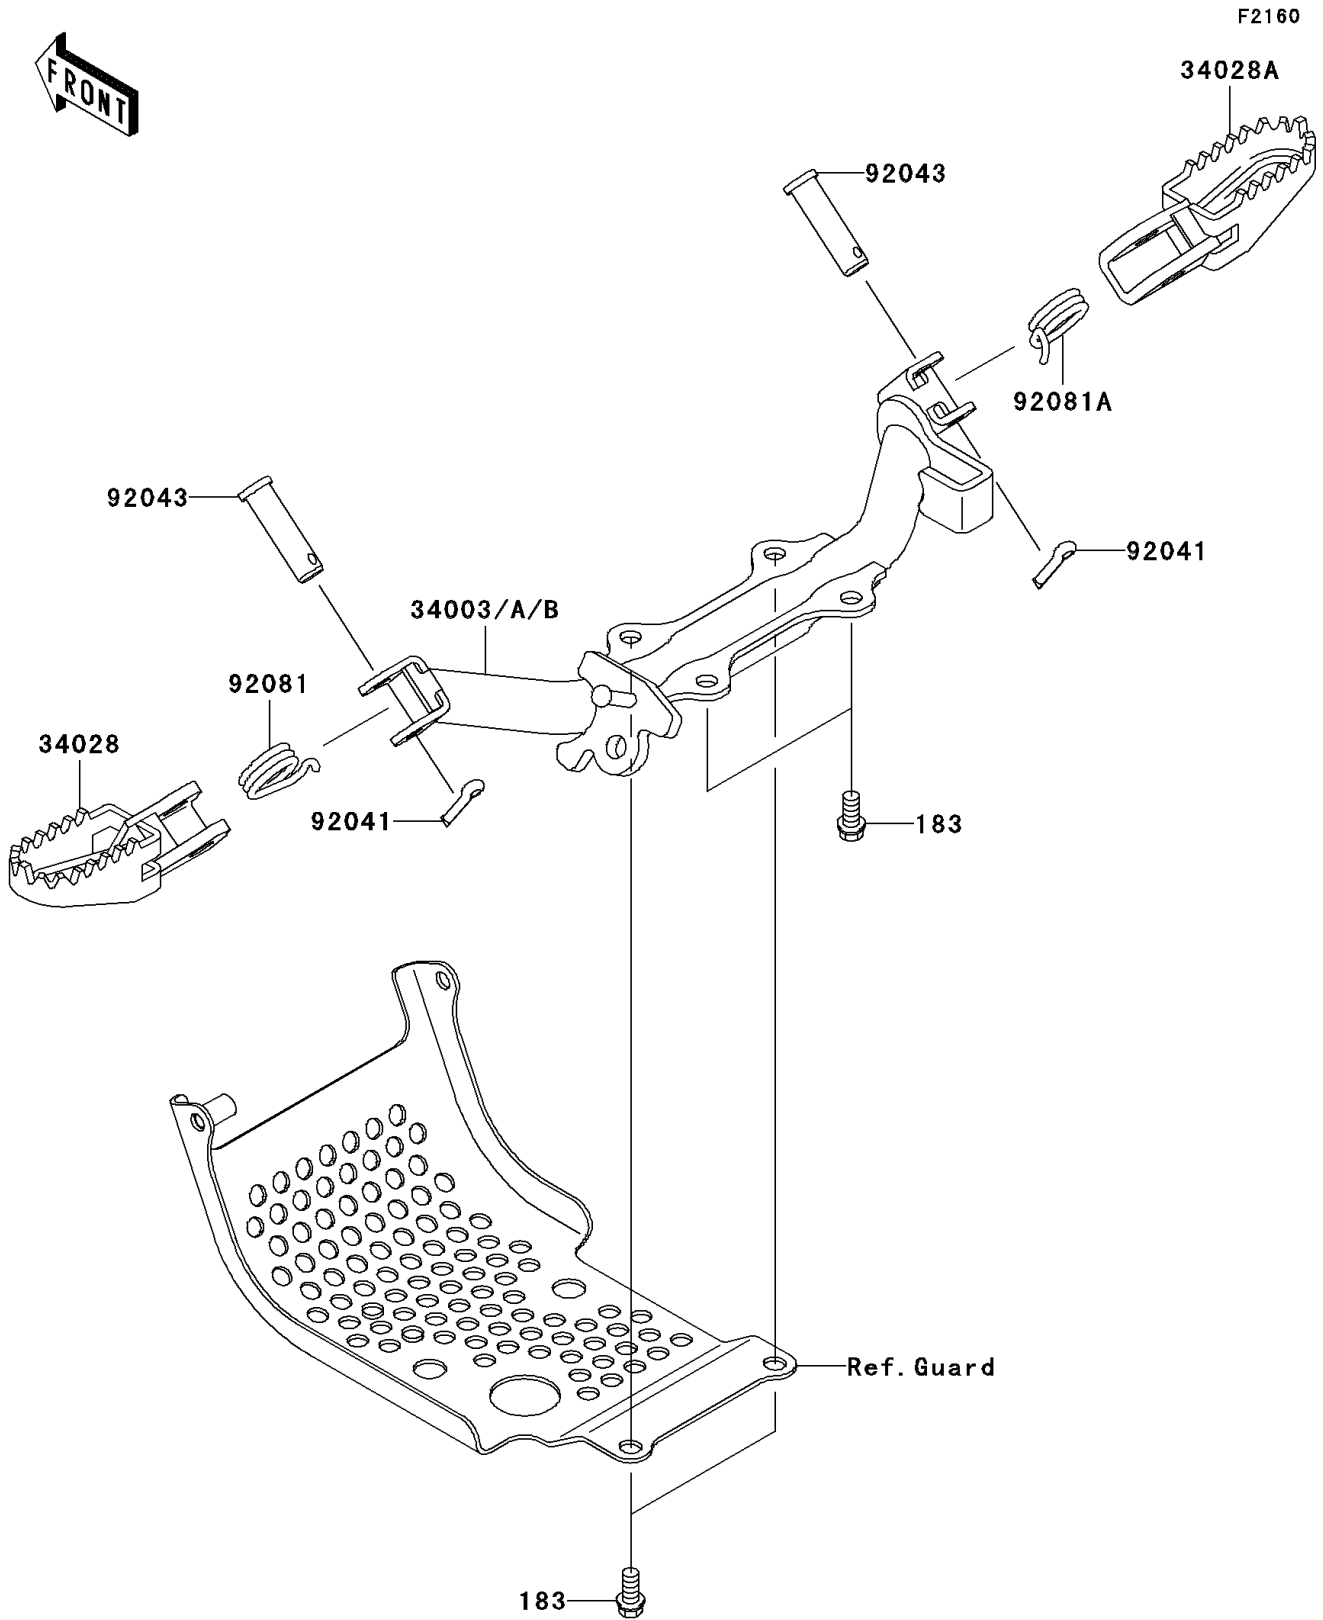

2004 KLX110 PARTS DIAGRAM

Footrests

2004 KLX110 PARTS LIST

Footrests

ITEM NAME	PART NUMBER	QUANTITY
BOLT-UPSET-WS-SMALL (Ref # 183)	183H0816	4
HOLDER-STEP,BLACK (Ref # 34003A)	34003-1513-10	1
STEP,LH (Ref # 34028)	34028-1237	1
STEP,RH (Ref # 34028A)	34028-1238	1
COTTER,2.5X15 (Ref # 92041)	92041-1051	2
PIN,8X32 (Ref # 92043)	92043-1143	2
SPRING,FOOTREST,LH (Ref # 92081)	92081-1491	1
SPRING,FOOTREST,RH (Ref # 92081A)	92081-1543	1