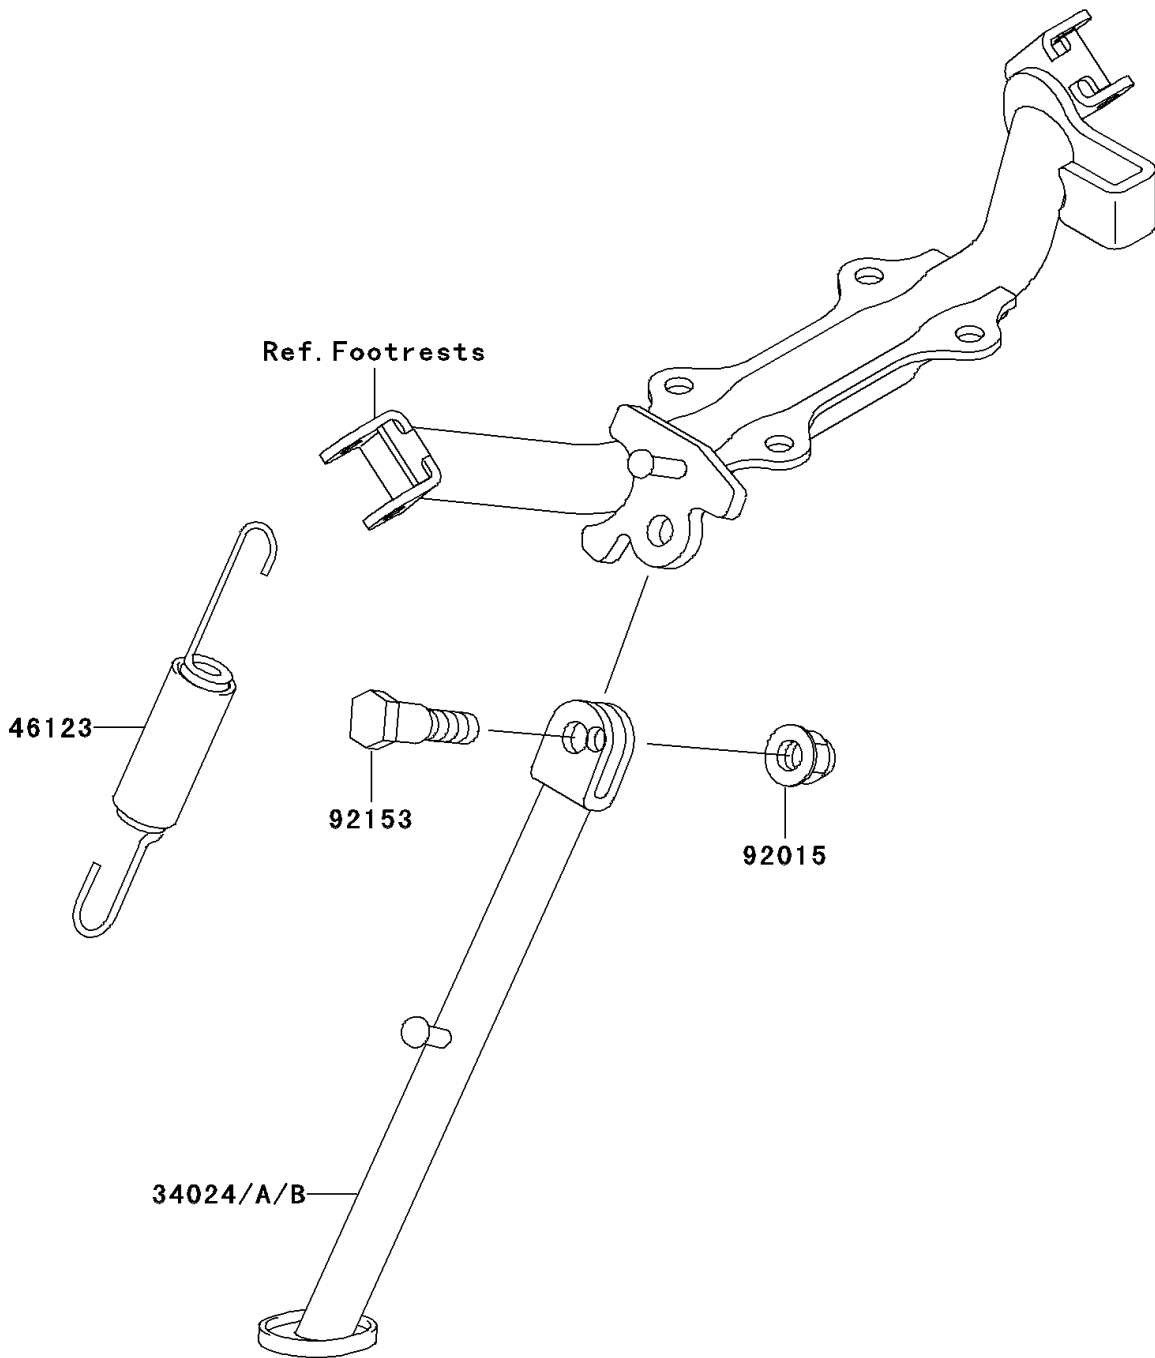

# 2004 KLX110 PARTS DIAGRAM

Stand(s)

F2190

## 2004 KLX110 PARTS LIST

Stand(s)

ITEM NAME	PART NUMBER	QUANTITY
STAND-SIDE,BLACK (Ref # 34024A)	34024-1390-10	1
SPRING-COMP,STAND (Ref # 46123)	46123-1059	1
NUT,8MM (Ref # 92015)	92015-1432	1
BOLT,8MM (Ref # 92153)	92153-1097	1