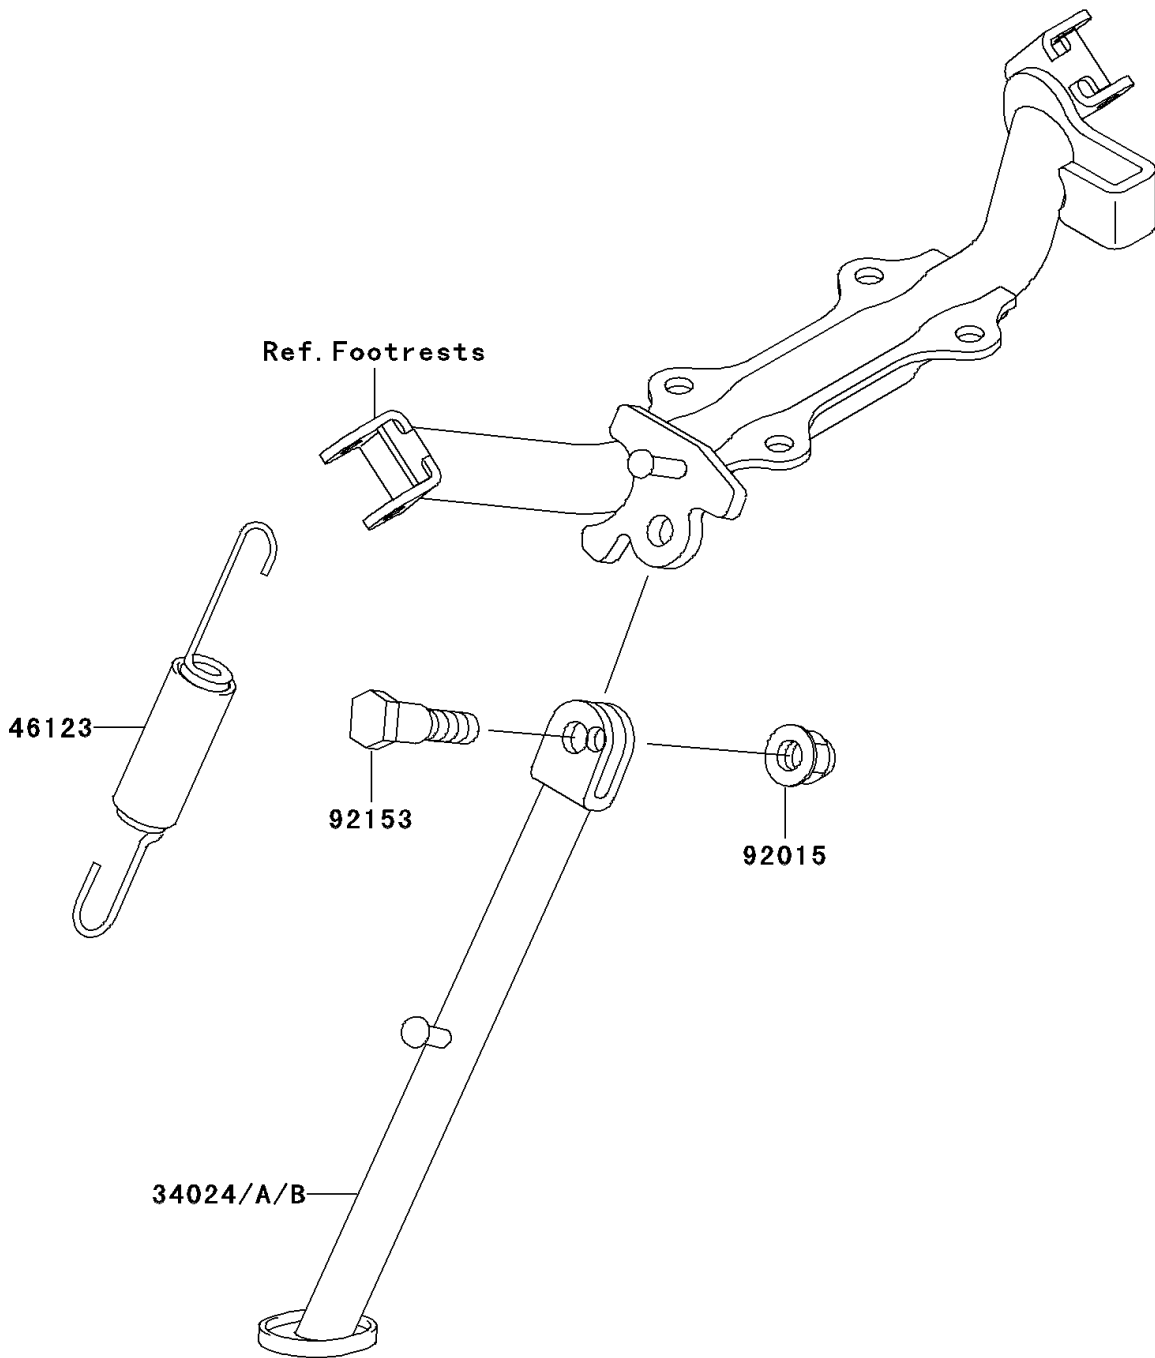

# 2005 KLX110 PARTS DIAGRAM

Stand(s)

F2190

## 2005 KLX110 PARTS LIST

Stand(s)

ITEM NAME	PART NUMBER	QUANTITY
STAND-SIDE,P.SILVER (Ref # 34024B)	34024-1390-458	1
SPRING-COMP,STAND (Ref # 46123)	46123-1059	1
NUT,8MM (Ref # 92015)	92015-1432	1
BOLT,8MM (Ref # 92153)	92153-1097	1