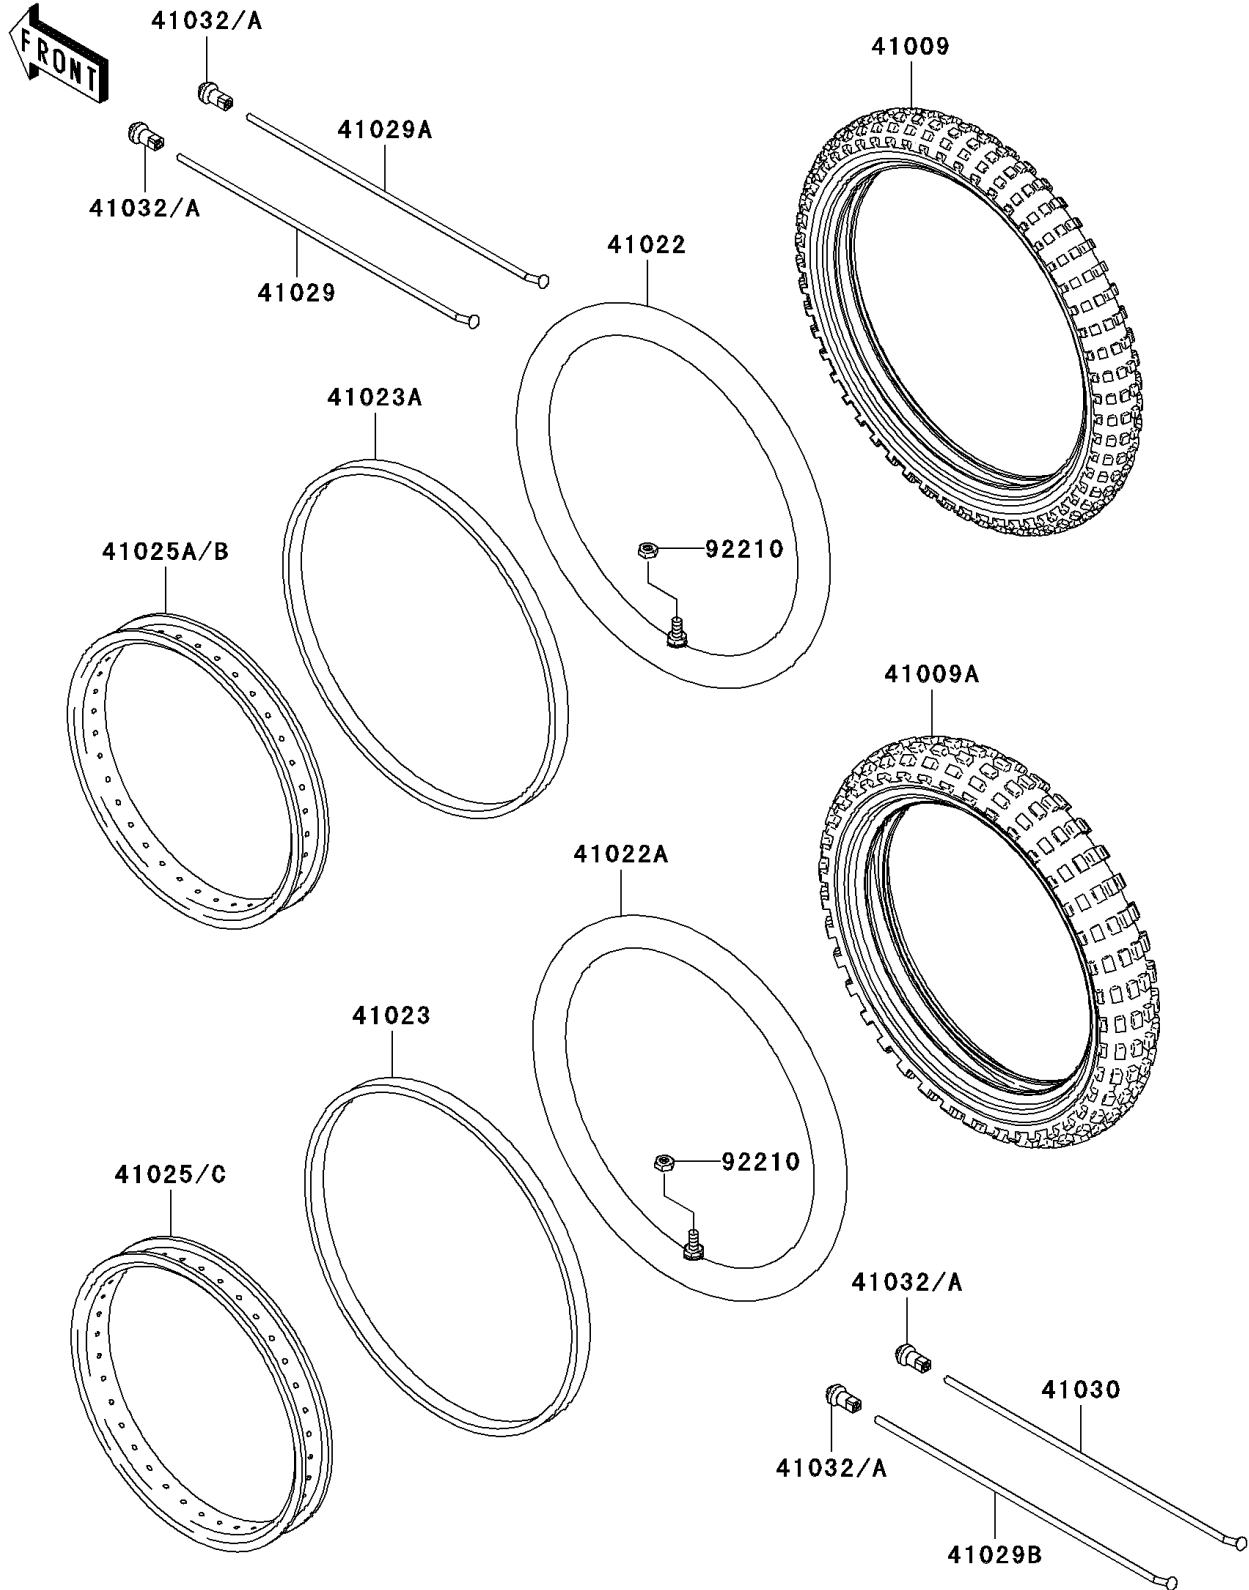

2004 KLX110 PARTS DIAGRAM

Wheels/Tires

F2210

2004 KLX110 PARTS LIST

Wheels/Tires

ITEM NAME	PART NUMBER	QUANTITY
TIRE,FR,2.50-14 4PR,C-803(CHEN (Ref # 41009)	41009-1404	1
TIRE,RR,3.00-12 4PR,C-803(CHEN (Ref # 41009A)	41009-1405	1
TUBE-TIRE,2.50-14(CHENG SHIN) (Ref # 41022)	41022-1239	1
TUBE-TIRE,3.00-12(CHENG SHIN) (Ref # 41022A)	41022-1240	1
BAND-RIM,80/100-12(D) (Ref # 41023)	41023-1066	1
BAND-RIM,80/100-14(D) (Ref # 41023A)	41023-1068	1
RIM,FR,1.40X14 (Ref # 41025B)	41025-1070	1
RIM,RR,1.60X12 (Ref # 41025C)	41025-1434	1
SPOKE-INNER,FR,144MMX118D (Ref # 41029)	41029-1067	16
SPOKE-INNER,FR,133.5MMX97D (Ref # 41029A)	41029-1068	16
SPOKE-INNER,RR,98MMX105.5D (Ref # 41029B)	41029-1329	18
SPOKE-OUTER,RR,98MMX77.5D (Ref # 41030)	41030-1182	18
NIPPLE-SPOKE (Ref # 41032A)	41032-1055	68
NUT (Ref # 92210)	92210-1371	2