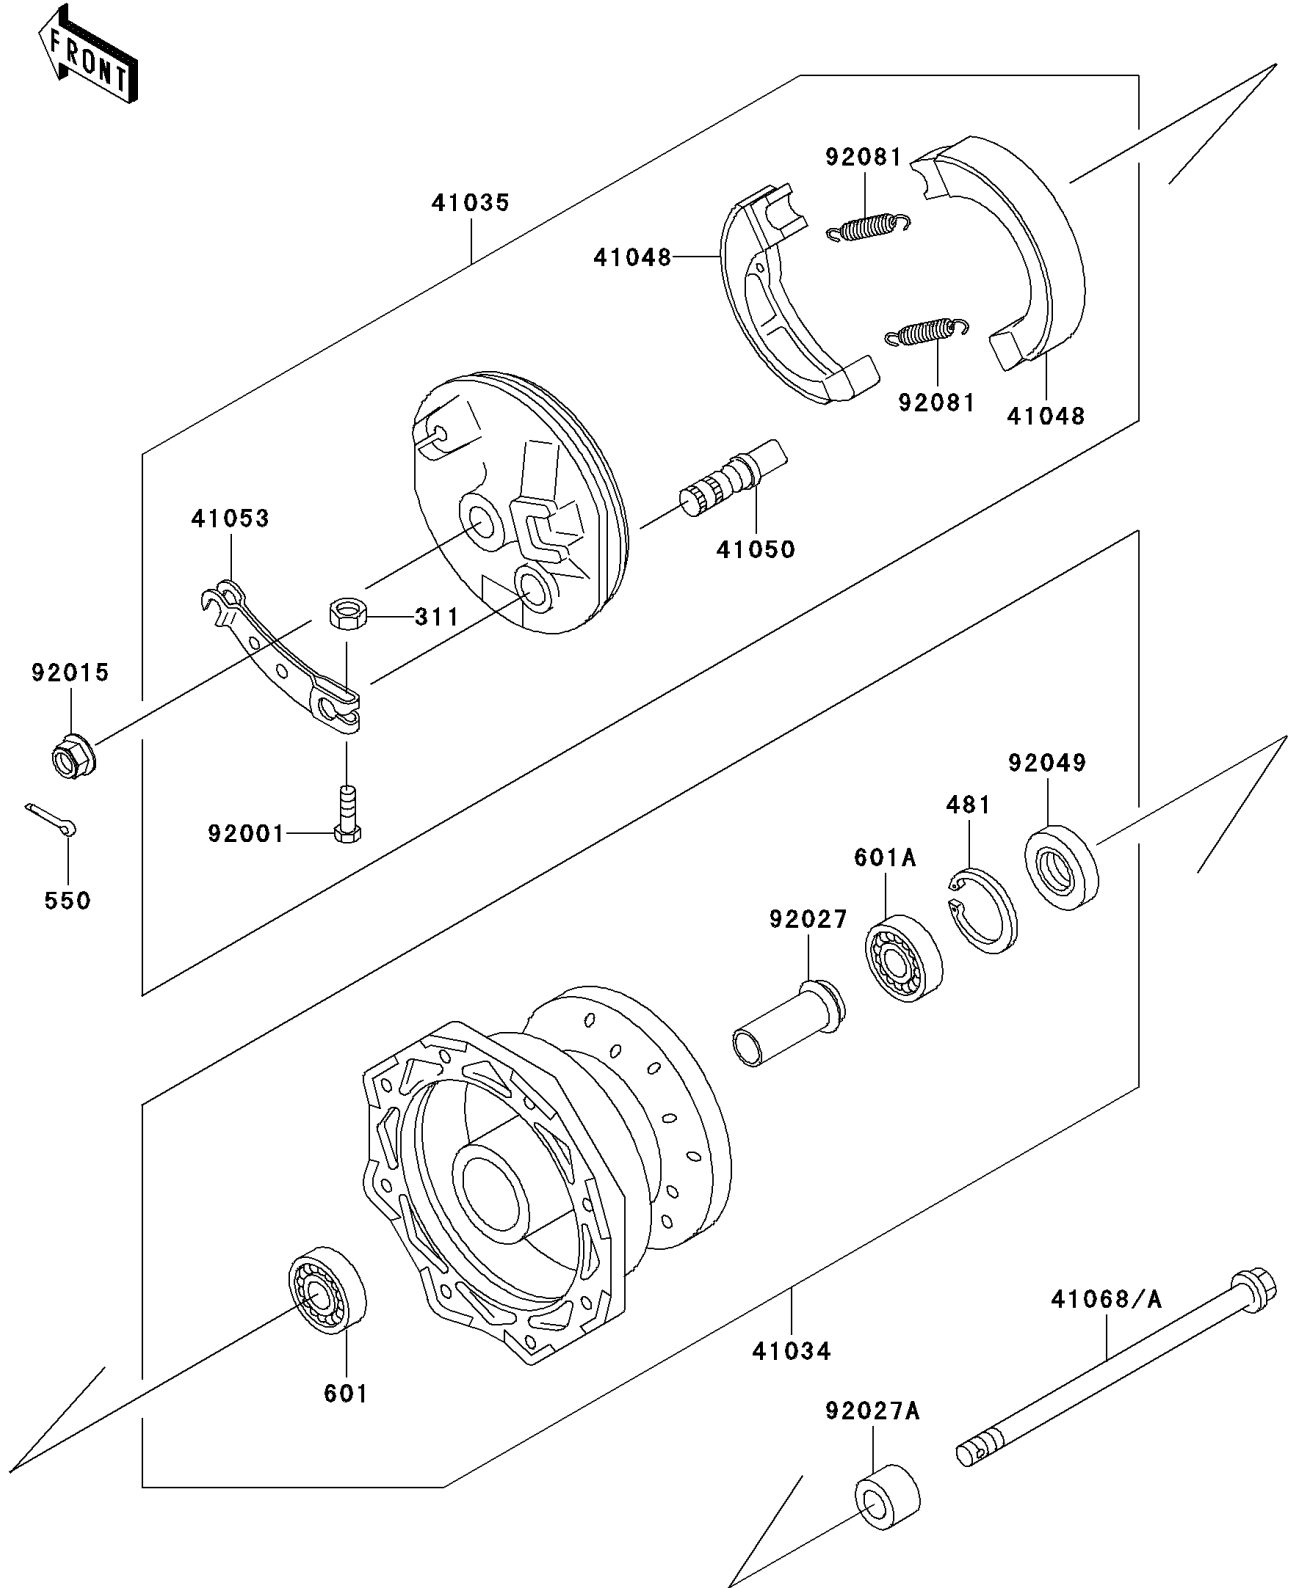

2004 KLX110 PARTS DIAGRAM

Front Hub

F2230

2004 KLX110 PARTS LIST

Front Hub

ITEM NAME	PART NUMBER	QUANTITY
NUT-HEX (Ref # 311)	311G0500	1
CIRCLIP-TYPE-C,35MM (Ref # 481)	481J3500	1
PIN-COTTER,2.5X20 (Ref # 550)	550S2520	1
BEARING-BALL,#6200UUC3 (Ref # 601)	601B6200UU	1
BEARING-BALL,#6300UUC3 (Ref # 601A)	601B6300UU	1
DRUM-ASSY,FRONT BRAKE (Ref # 41034)	41034-1343	1
PANEL-ASSY-BRAKE,FR (Ref # 41035)	41035-1543	1
SHOE-BRAKE (Ref # 41048)	41048-1083	2
CAM-BRAKE (Ref # 41050)	41050-1031	1
LEVER-BRAKE CAM,FR (Ref # 41053)	41053-1027	1
AXLE,FR (Ref # 41068)	41068-0015	1
BOLT,5X25 (Ref # 92001)	92001-1695	1
NUT,FLANGED,10MM (Ref # 92015)	92015-1335	1
COLLAR,FRONT DRUM,L=54 (Ref # 92027)	92027-1470	1
COLLAR,FRONT AXLE,L=14.5 (Ref # 92027A)	92027-1472	1
SEAL-OIL,DD20357 (Ref # 92049)	92049-1095	1
SPRING,BRAKE SHOE (Ref # 92081)	92081-1564	2