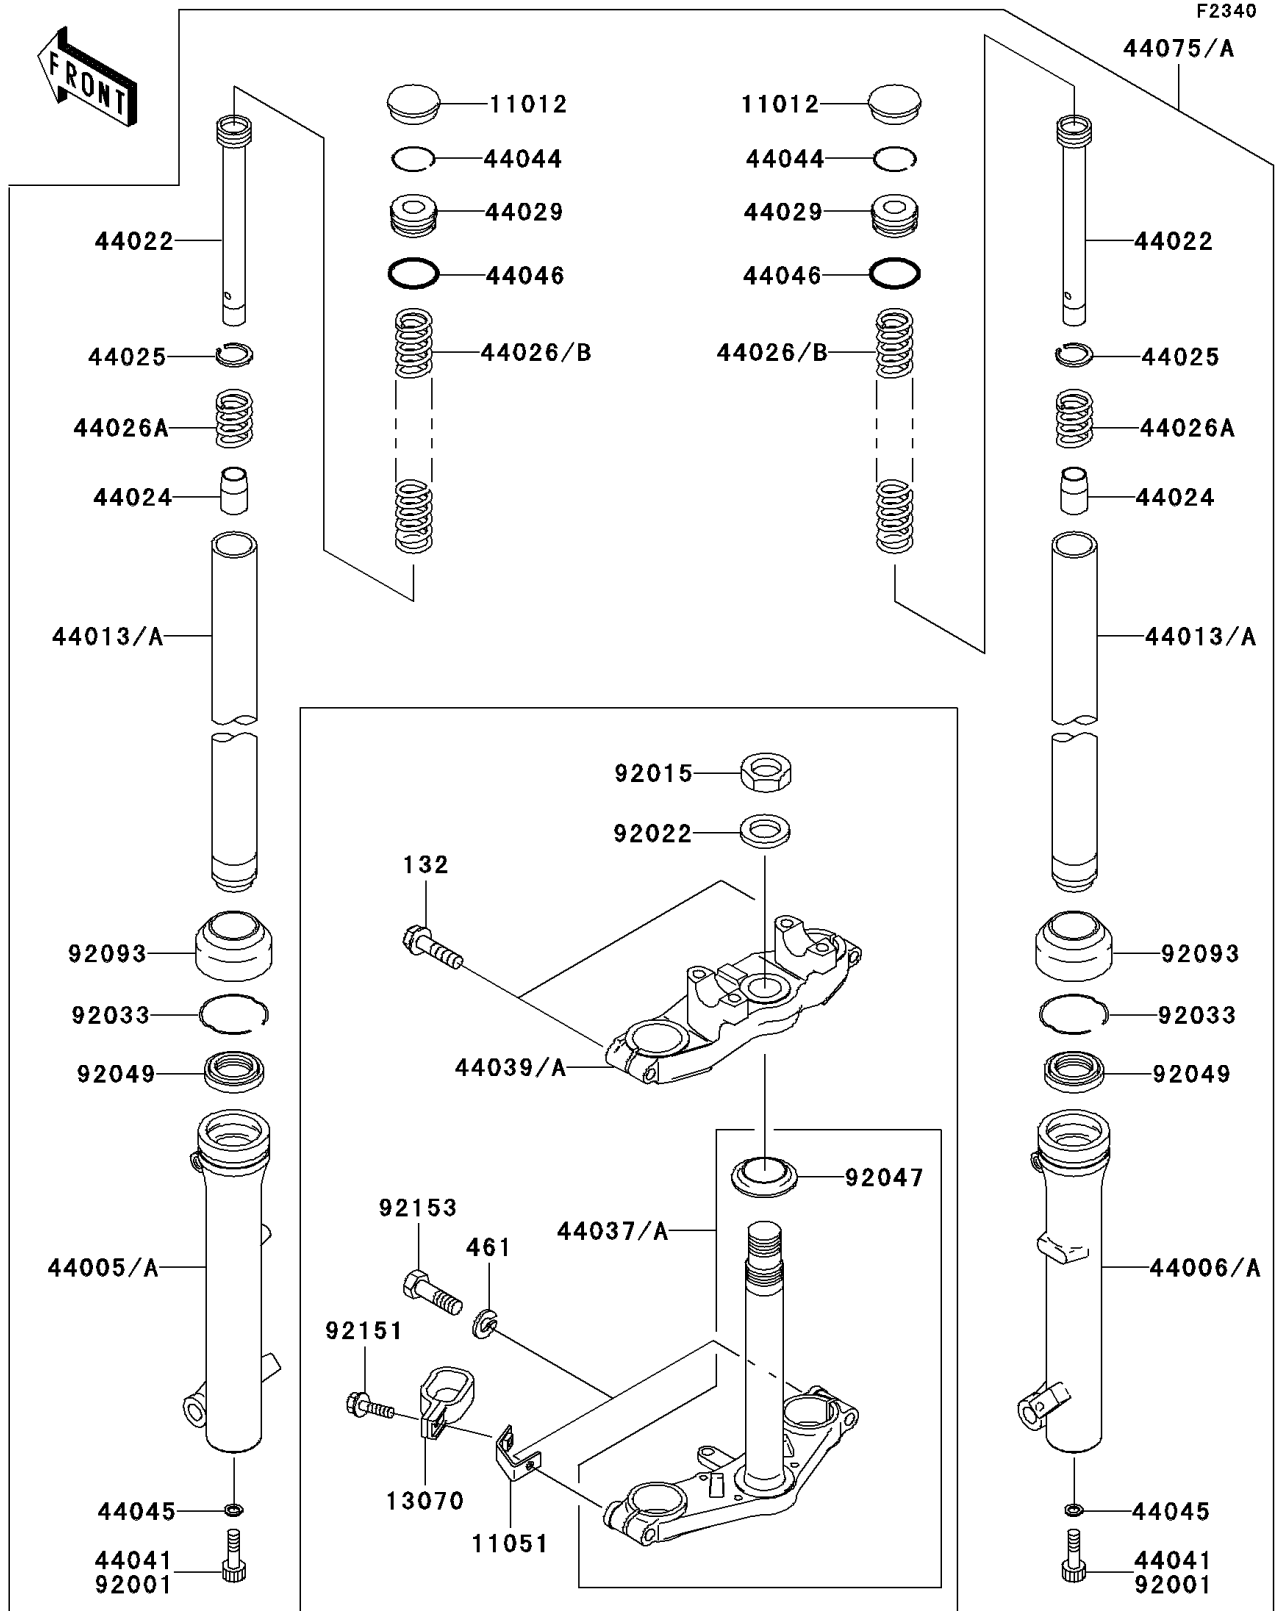

2004 KLX110 PARTS DIAGRAM

Front Fork

2004 KLX110 PARTS LIST

Front Fork

ITEM NAME	PART NUMBER	QUANTITY
BOLT-FLANGED-SMALL (Ref # 132)	132G0835	2
WASHER-SPRING,10MM (Ref # 461)	461F1000	2
CAP,RUBBER,FORK TOP (Ref # 11012)	11012-1067	2
BRACKET,BRAKE HOSE GUIDE (Ref # 11051)	11051-1892	1
GUIDE,BRAKE HOSE (Ref # 13070)	13070-1349	1
PIPE-LEFT FORK OUTER (Ref # 44005)	44005-0018	1
PIPE-RIGHT FORK OUTER (Ref # 44006)	44006-0018	1
PIPE-FORK INNER (Ref # 44013)	44013-0018	2
CYLINDER-FORK (Ref # 44022)	44022-1346	2
CAP-OIL-LOCK (Ref # 44024)	44024-1071	2
RING-FORK PISTON (Ref # 44025)	44025-1061	2
SPRING-FRONT FORK (Ref # 44026)	44026-0034	2
SPRING-FRONT FORK,REBOUND (Ref # 44026A)	44026-060	2
SEAT-FORK SPRING (Ref # 44029)	44029-022	2
HOLDER-FORK UNDER (Ref # 44037)	44037-0016	1
HOLDER-FORK UPPER (Ref # 44039)	44039-0013	1
RING-SNAP (Ref # 44044)	44044-023	2
GASKET,FORK CYLINDER BOLT (Ref # 44045)	44045-051	2
RING-O (Ref # 44046)	44046-025	2
DAMPER-SET-FORK (Ref # 44075)	44075-0028	1
BOLT,FORK CYLINDER (Ref # 92001)	92001-1464	2
NUT,STEERING STEM,22MM (Ref # 92015)	92015-1653	1
WASHER,STEERING STEM (Ref # 92022)	92022-1873	1
RING-SNAP,FORK OUTER TUBE (Ref # 92033)	92033-1028	2
RACE,STEERING STEM BEARING (Ref # 92047)	92047-013	1
SEAL-OIL,FORK OUTER TUBE (Ref # 92049)	92049-1069	2
DUST SHIELD,FORK (Ref # 92093)	92093-1054	2
BOLT,FLANGED,5X16 (Ref # 92151)	92151-1637	1
BOLT,10X35 (Ref # 92153)	92153-1199	2