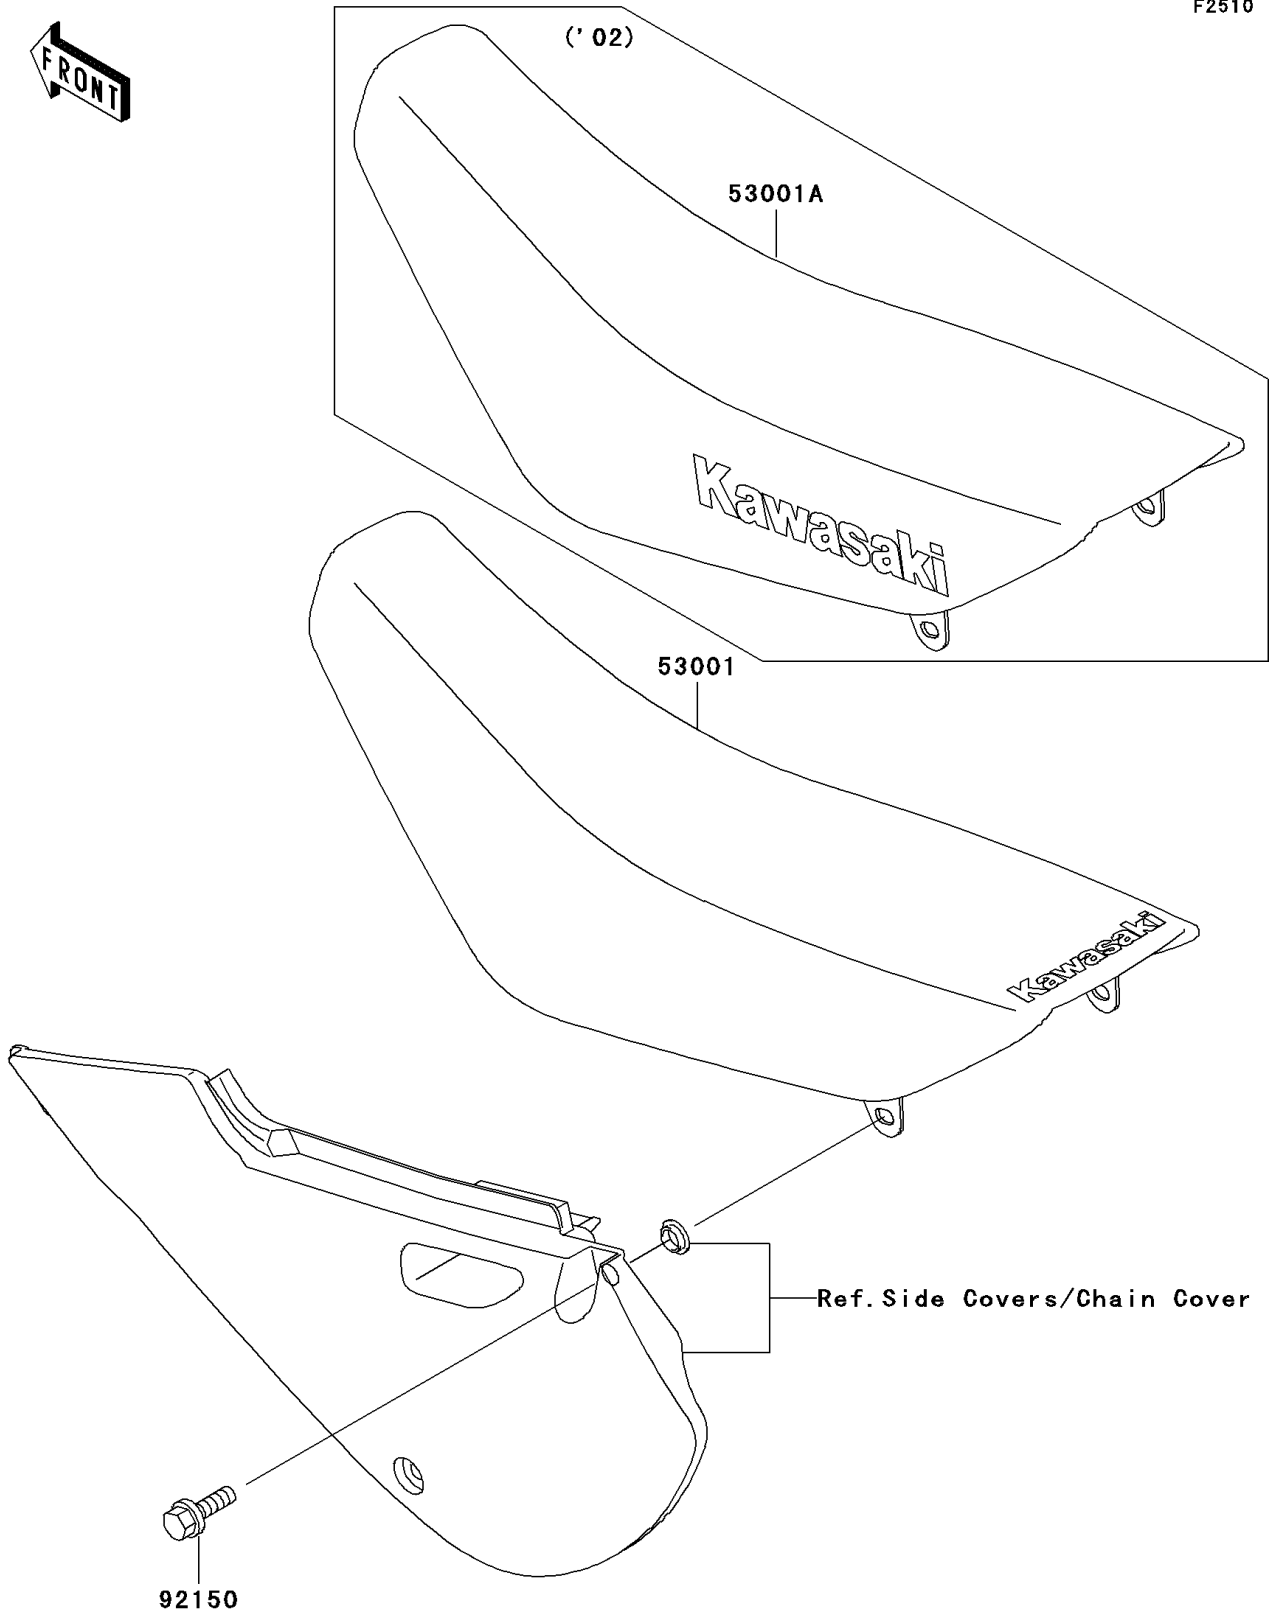

# 2004 KLX110 PARTS DIAGRAM

Seat(A1-A3)

F2510

## 2004 KLX110 PARTS LIST

Seat(A1-A3)

ITEM NAME	PART NUMBER	QUANTITY
SEAT-ASSY,BLACK (Ref # 53001)	53001-1935-MW	1
BOLT,6X20 (Ref # 92150)	92150-1339	2