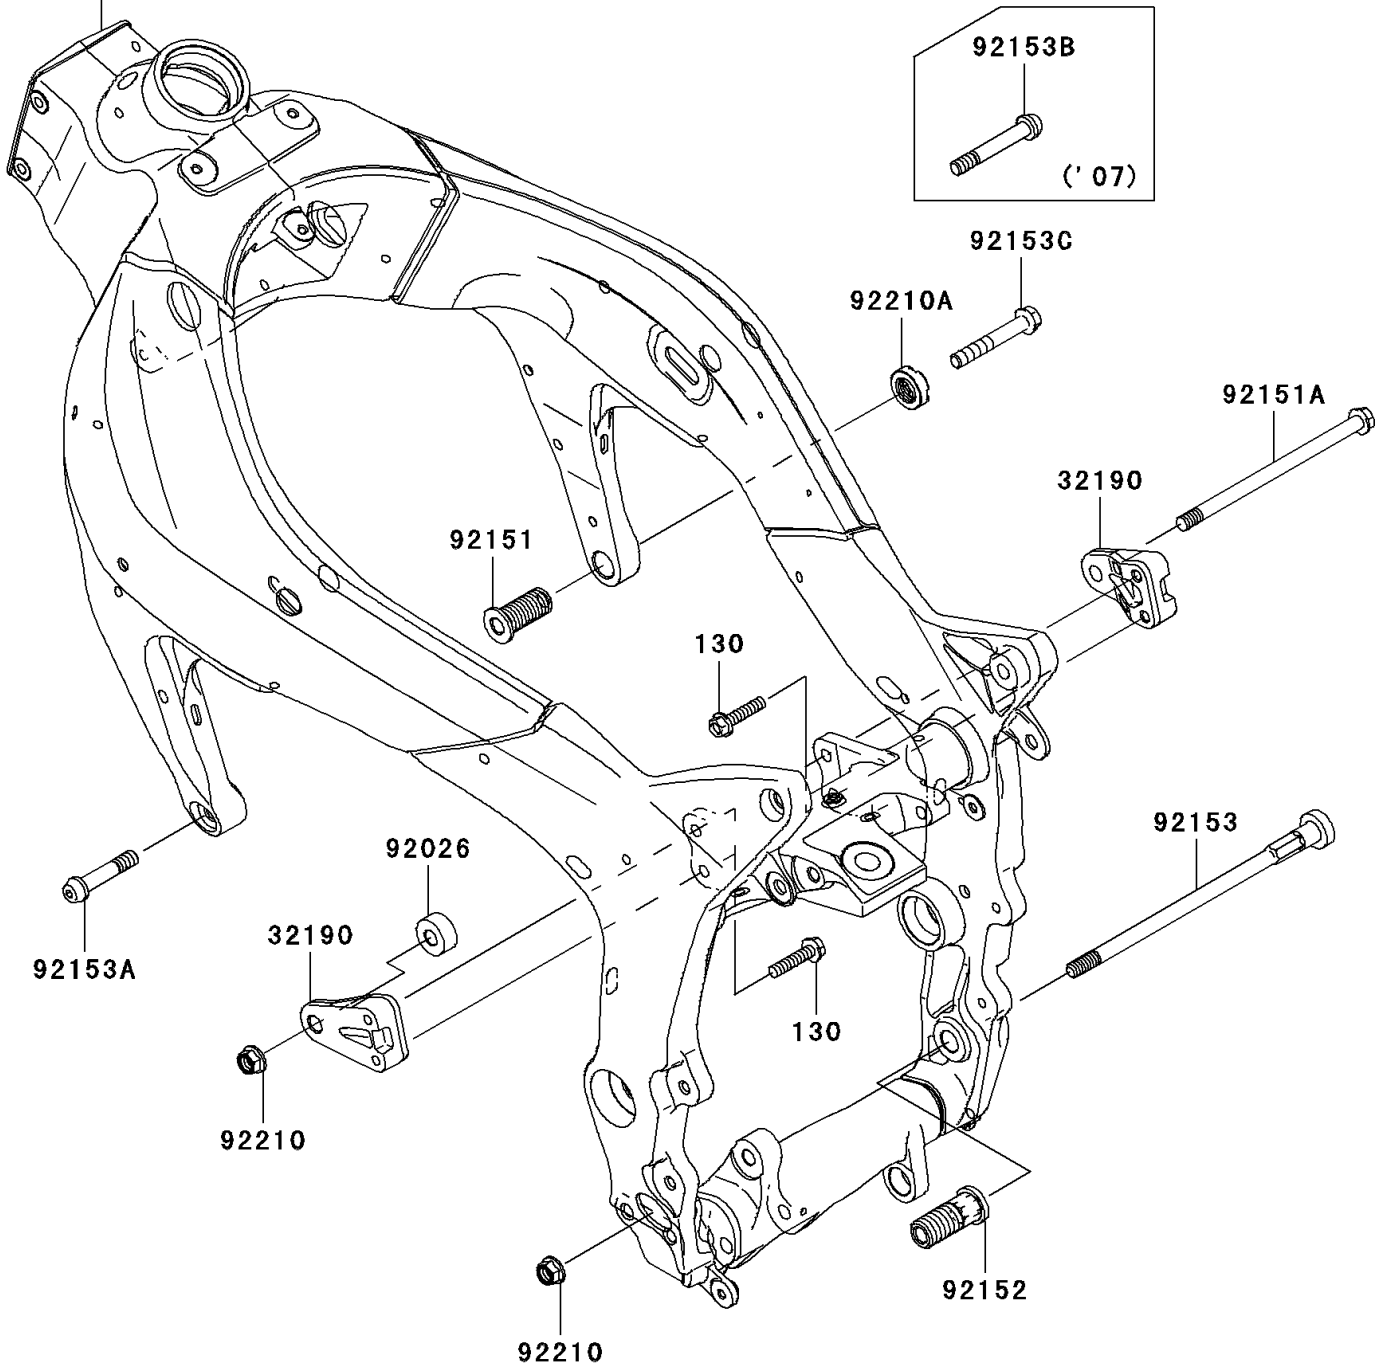

# 2008 Ninja® ZX™-6R PARTS DIAGRAM

Engine Mount

F2122

Ref. Frame

## 2008 Ninja® ZX™-6R PARTS LIST

### Engine Mount

ITEM NAME	PART NUMBER	QUANTITY
BOLT-FLANGED,8X35 (Ref # 130)	130BA0835	4
BRACKET-ENGINE,RR,UPP (Ref # 32190)	32190-0327	2
SPACER,10.5X26X11.5 (Ref # 92026)	92026-0108	1
BOLT,ENGINE MOUNT,18MM (Ref # 92151)	92151-1609	1
BOLT,FLANGED,10X190 (Ref # 92151A)	92151-1915	1
COLLAR,ENGINE MOUNT (Ref # 92152)	92152-0076	1
BOLT,SOCKET,10X227 (Ref # 92153)	92153-0799	1
BOLT,SOCKET,10X40 (Ref # 92153A)	92153-1690	1
BOLT,FLANGED,10X65 (Ref # 92153C)	92153-1931	1
NUT,LOCK,FLANGED,10MM (Ref # 92210)	92210-1139	2
NUT,CASTLE,18MM (Ref # 92210A)	92210-1390	1