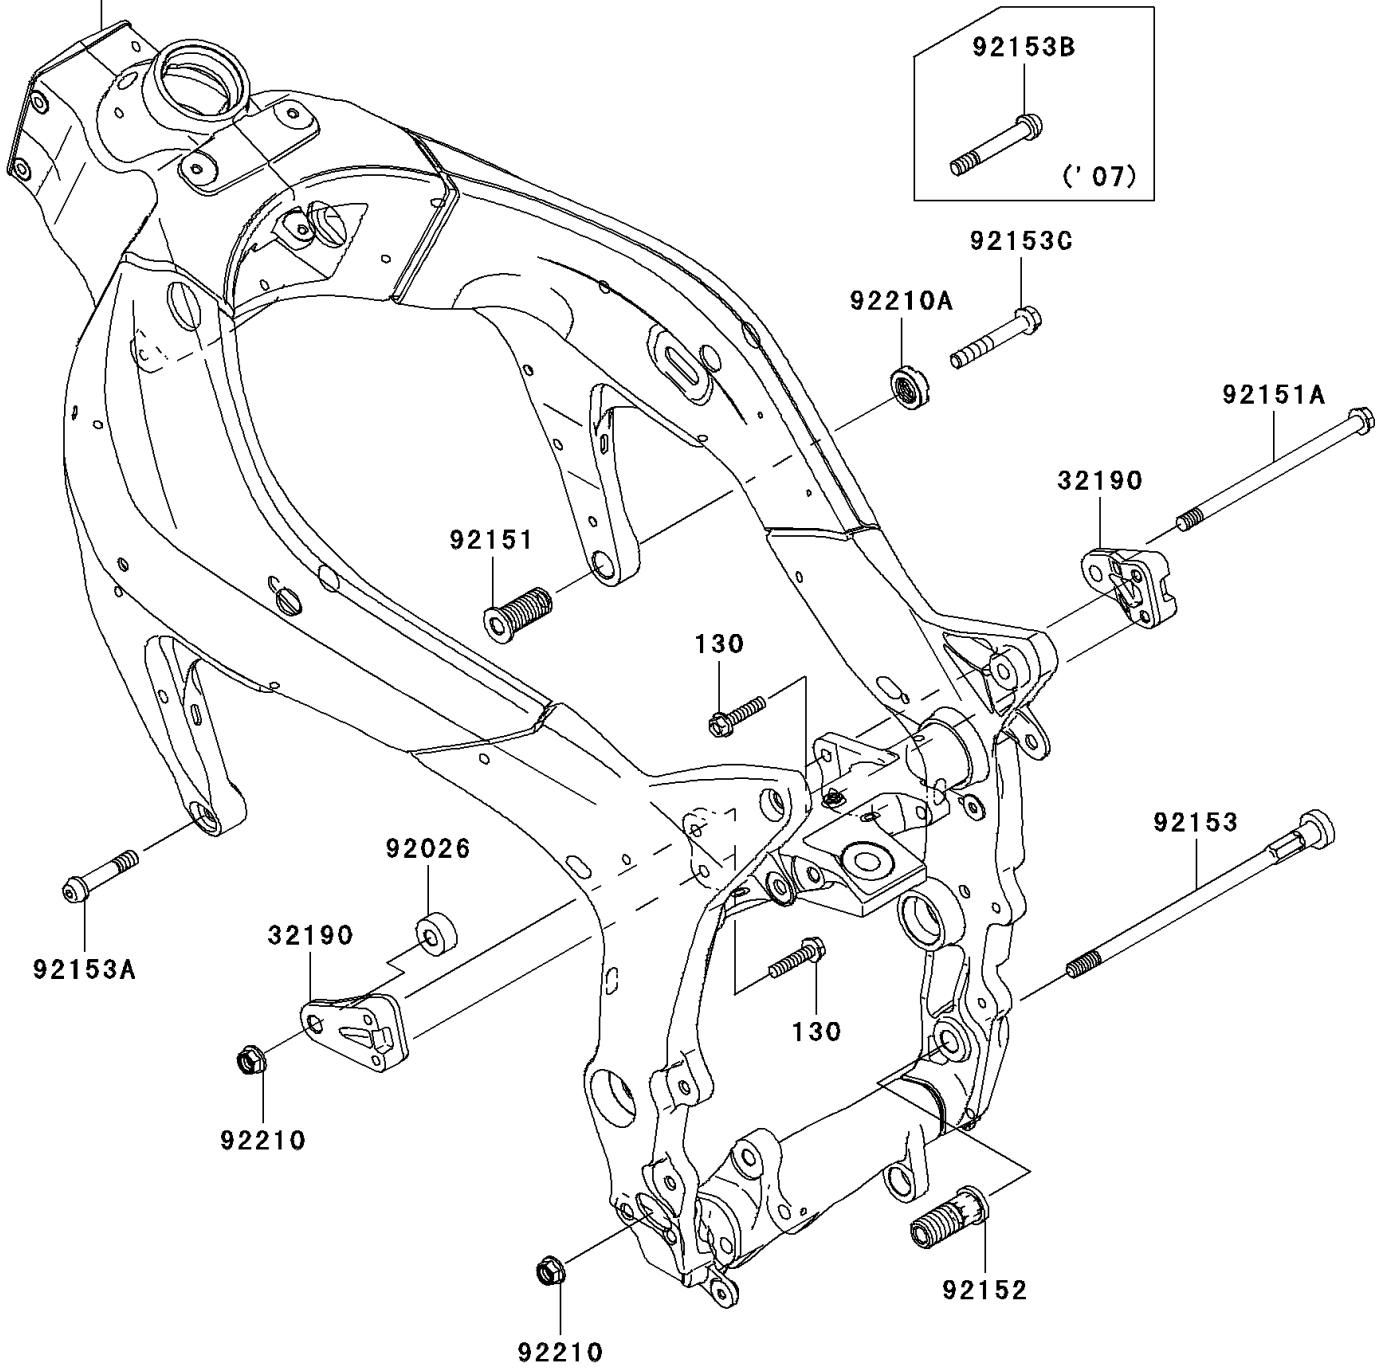

2008 Ninja® ZX™-6R PARTS DIAGRAM

Engine Mount

F2122

Ref. Frame

2008 Ninja® ZX™ -6R PARTS LIST

Engine Mount

ITEM NAME	PART NUMBER	QUANTITY
BOLT-FLANGED,8X35 (Ref # 130)	130BA0835	4
BRACKET-ENGINE,RR,UPP (Ref # 32190)	32190-0327	2
SPACER,10.5X26X11.5 (Ref # 92026)	92026-0108	1
BOLT,ENGINE MOUNT,18MM (Ref # 92151)	92151-1609	1
BOLT,FLANGED,10X190 (Ref # 92151A)	92151-1915	1
COLLAR,ENGINE MOUNT (Ref # 92152)	92152-0076	1
BOLT,SOCKET,10X227 (Ref # 92153)	92153-0799	1
BOLT,SOCKET,10X40 (Ref # 92153A)	92153-1690	1
BOLT,FLANGED,10X65 (Ref # 92153C)	92153-1931	1
NUT,LOCK,FLANGED,10MM (Ref # 92210)	92210-1139	2
NUT,CASTLE,18MM (Ref # 92210A)	92210-1390	1