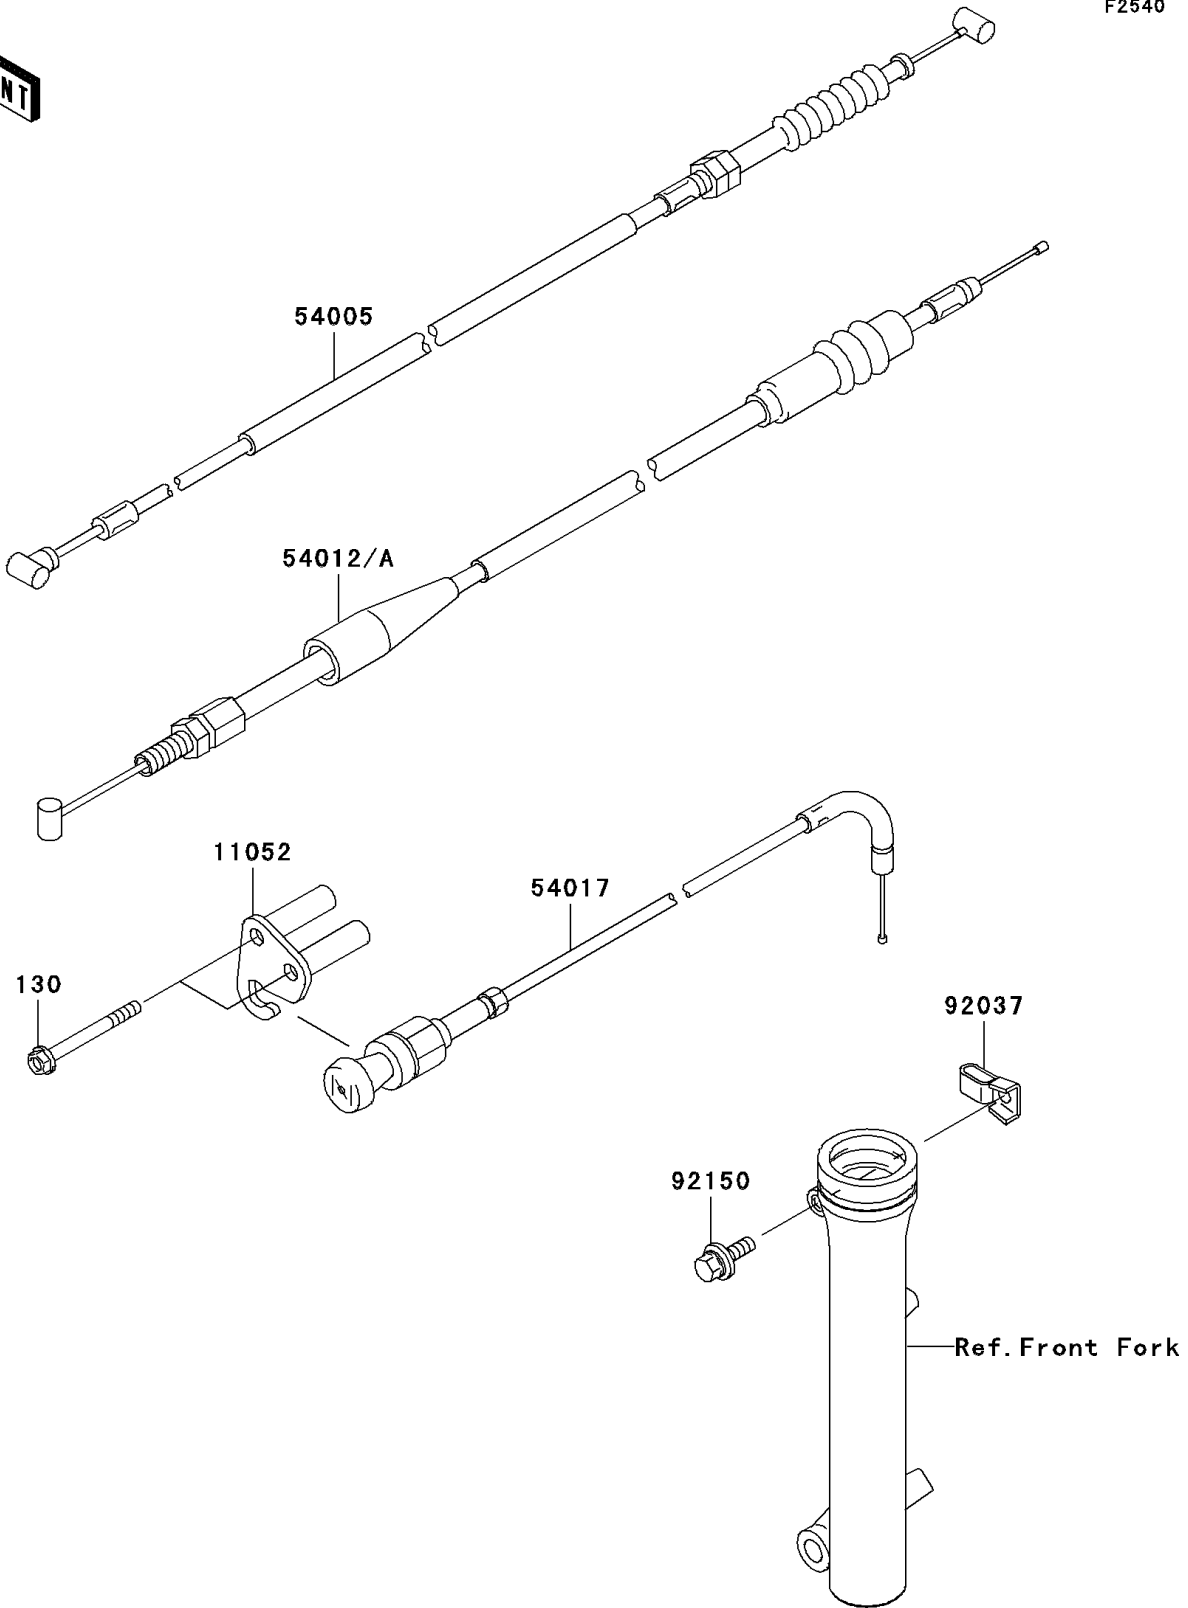

2003 KLX110 PARTS DIAGRAM

Cables

F2540

2003 KLX110 PARTS LIST

Cables

ITEM NAME	PART NUMBER	QUANTITY
BOLT-FLANGED (Ref # 130)	130B0550	2
BRACKET,STARTER (Ref # 11052)	11052-1625	1
CABLE-BRAKE (Ref # 54005)	54005-1214	1
CABLE-THROTTLE (Ref # 54012A)	54012-1648	1
CABLE-STARTER (Ref # 54017)	54017-1218	1
CLAMP,BRAKE CABLE (Ref # 92037)	92037-1353	1
BOLT,FLANGED,6X16 (Ref # 92150)	92150-1506	1