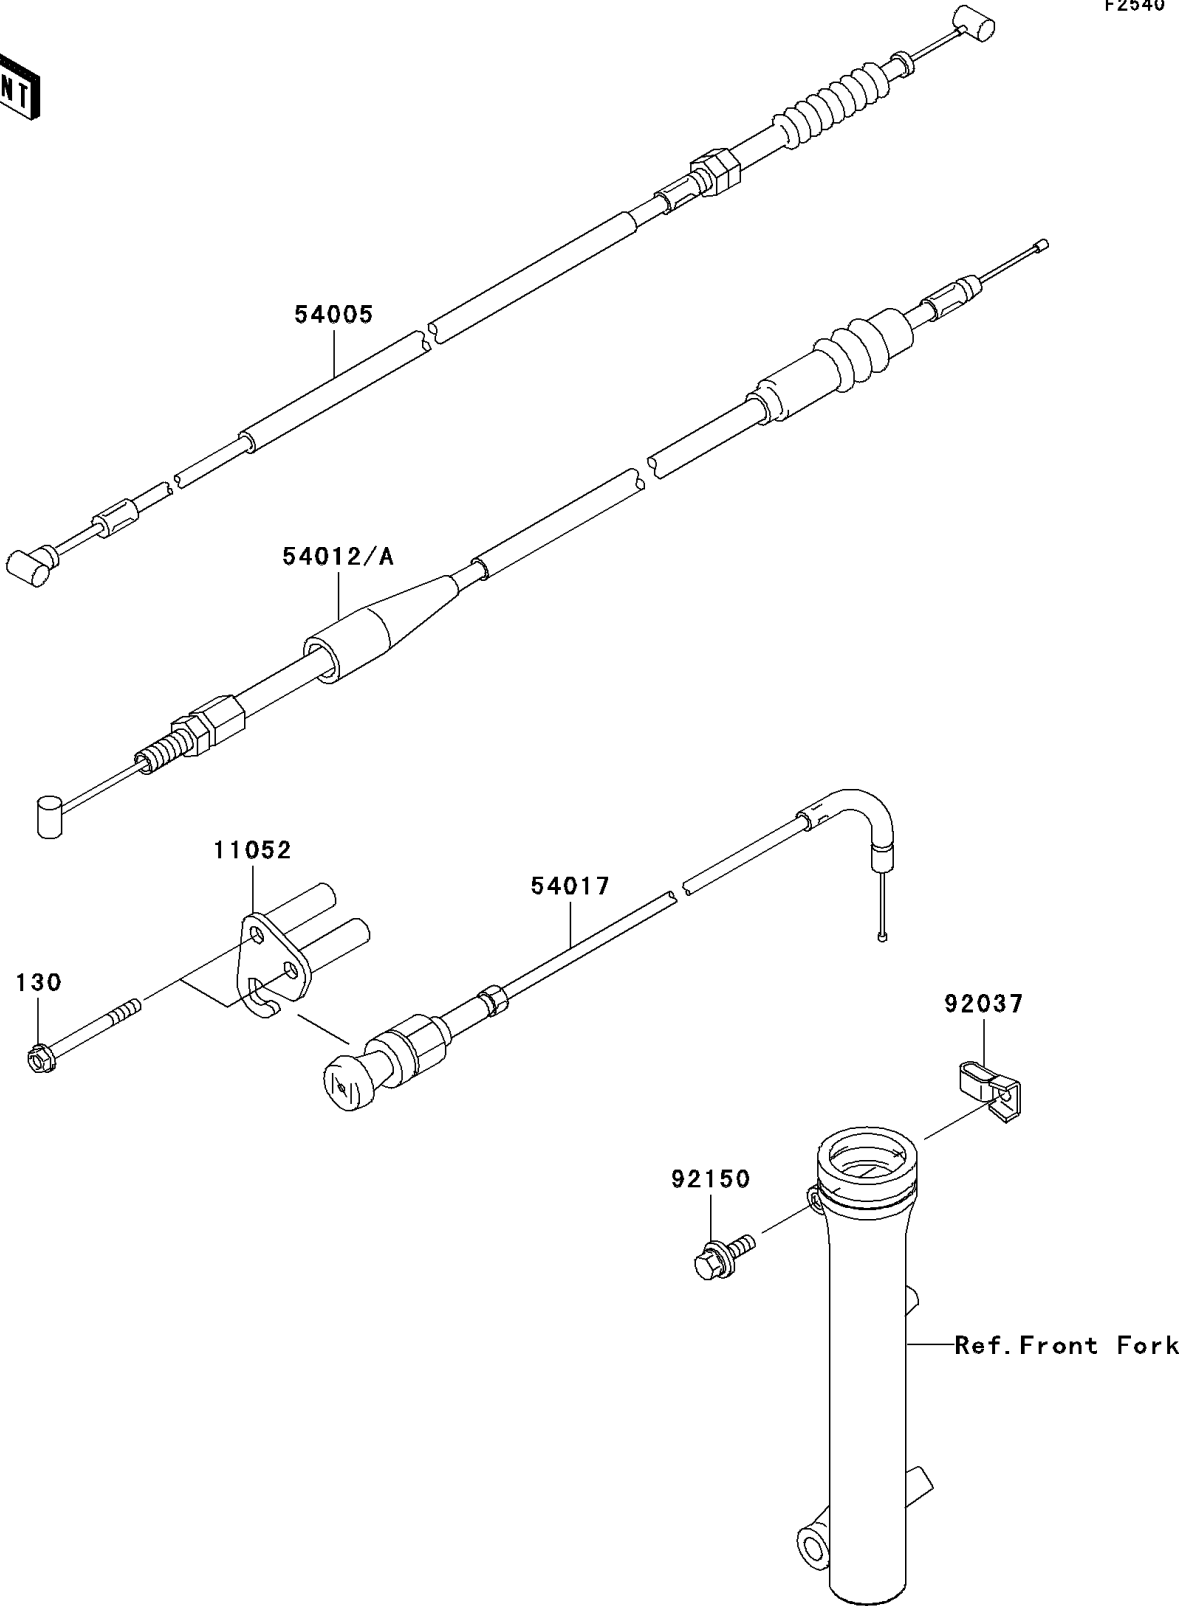

# 2004 KLX110 PARTS DIAGRAM

Cables

F2540

## 2004 KLX110 PARTS LIST

### Cables

ITEM NAME	PART NUMBER	QUANTITY
BOLT-FLANGED (Ref # 130)	130B0550	2
BRACKET,STARTER (Ref # 11052)	11052-1625	1
CABLE-BRAKE (Ref # 54005)	54005-1214	1
CABLE-THROTTLE (Ref # 54012)	54012-0100	1
CABLE-STARTER (Ref # 54017)	54017-1218	1
CLAMP,BRAKE CABLE (Ref # 92037)	92037-1353	1
BOLT,FLANGED,6X16 (Ref # 92150)	92150-1506	1