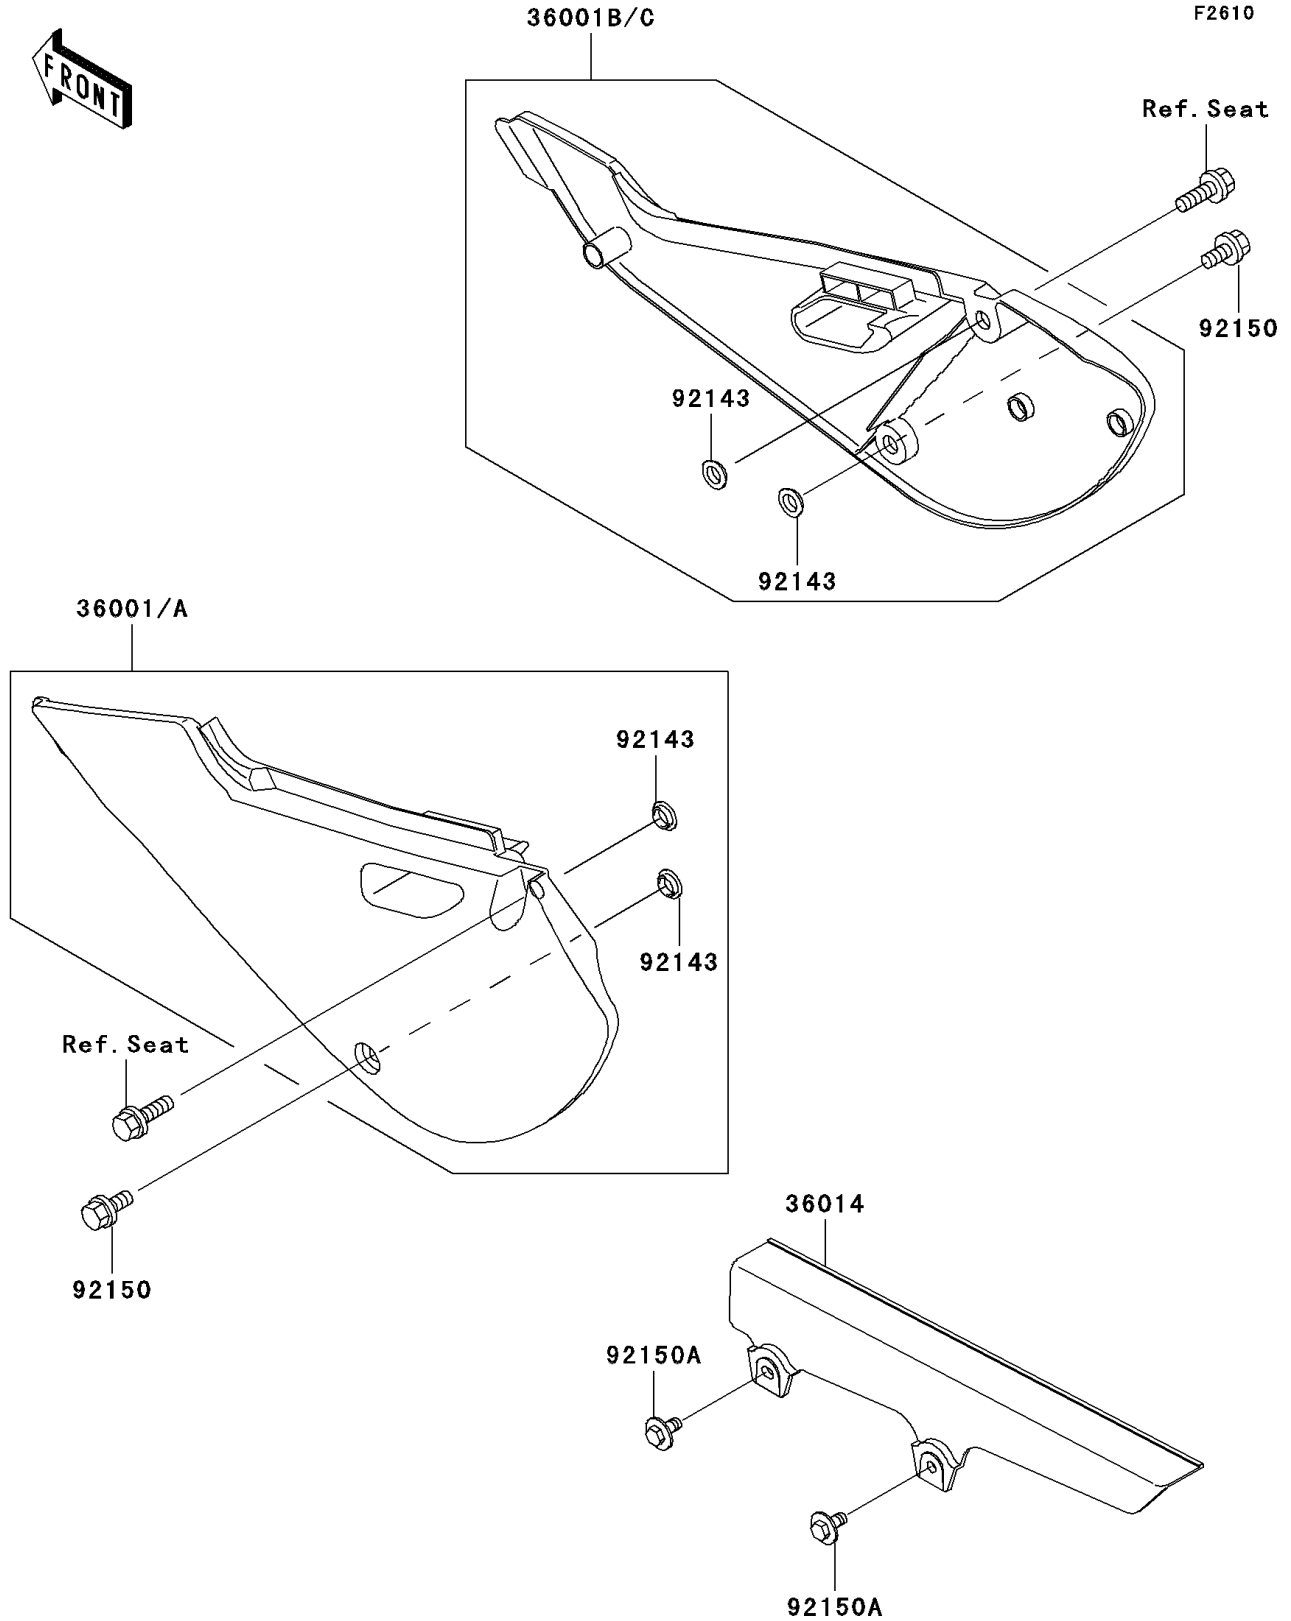

2003 KLX110 PARTS DIAGRAM

Side Covers/Chain Cover

2003 KLX110 PARTS LIST

Side Covers/Chain Cover

ITEM NAME	PART NUMBER	QUANTITY
COVER-SIDE,LH,S.WHITE (Ref # 36001)	36001-1639-266	1
COVER-SIDE,RH,S.WHITE (Ref # 36001B)	36001-1667-266	1
CASE-CHAIN (Ref # 36014)	36014-1258	1
COLLAR (Ref # 92143)	92143-1196	4
BOLT,6X14 (Ref # 92150)	92150-1340	2
BOLT,FLANGED,6X14 (Ref # 92150A)	92150-1689	2