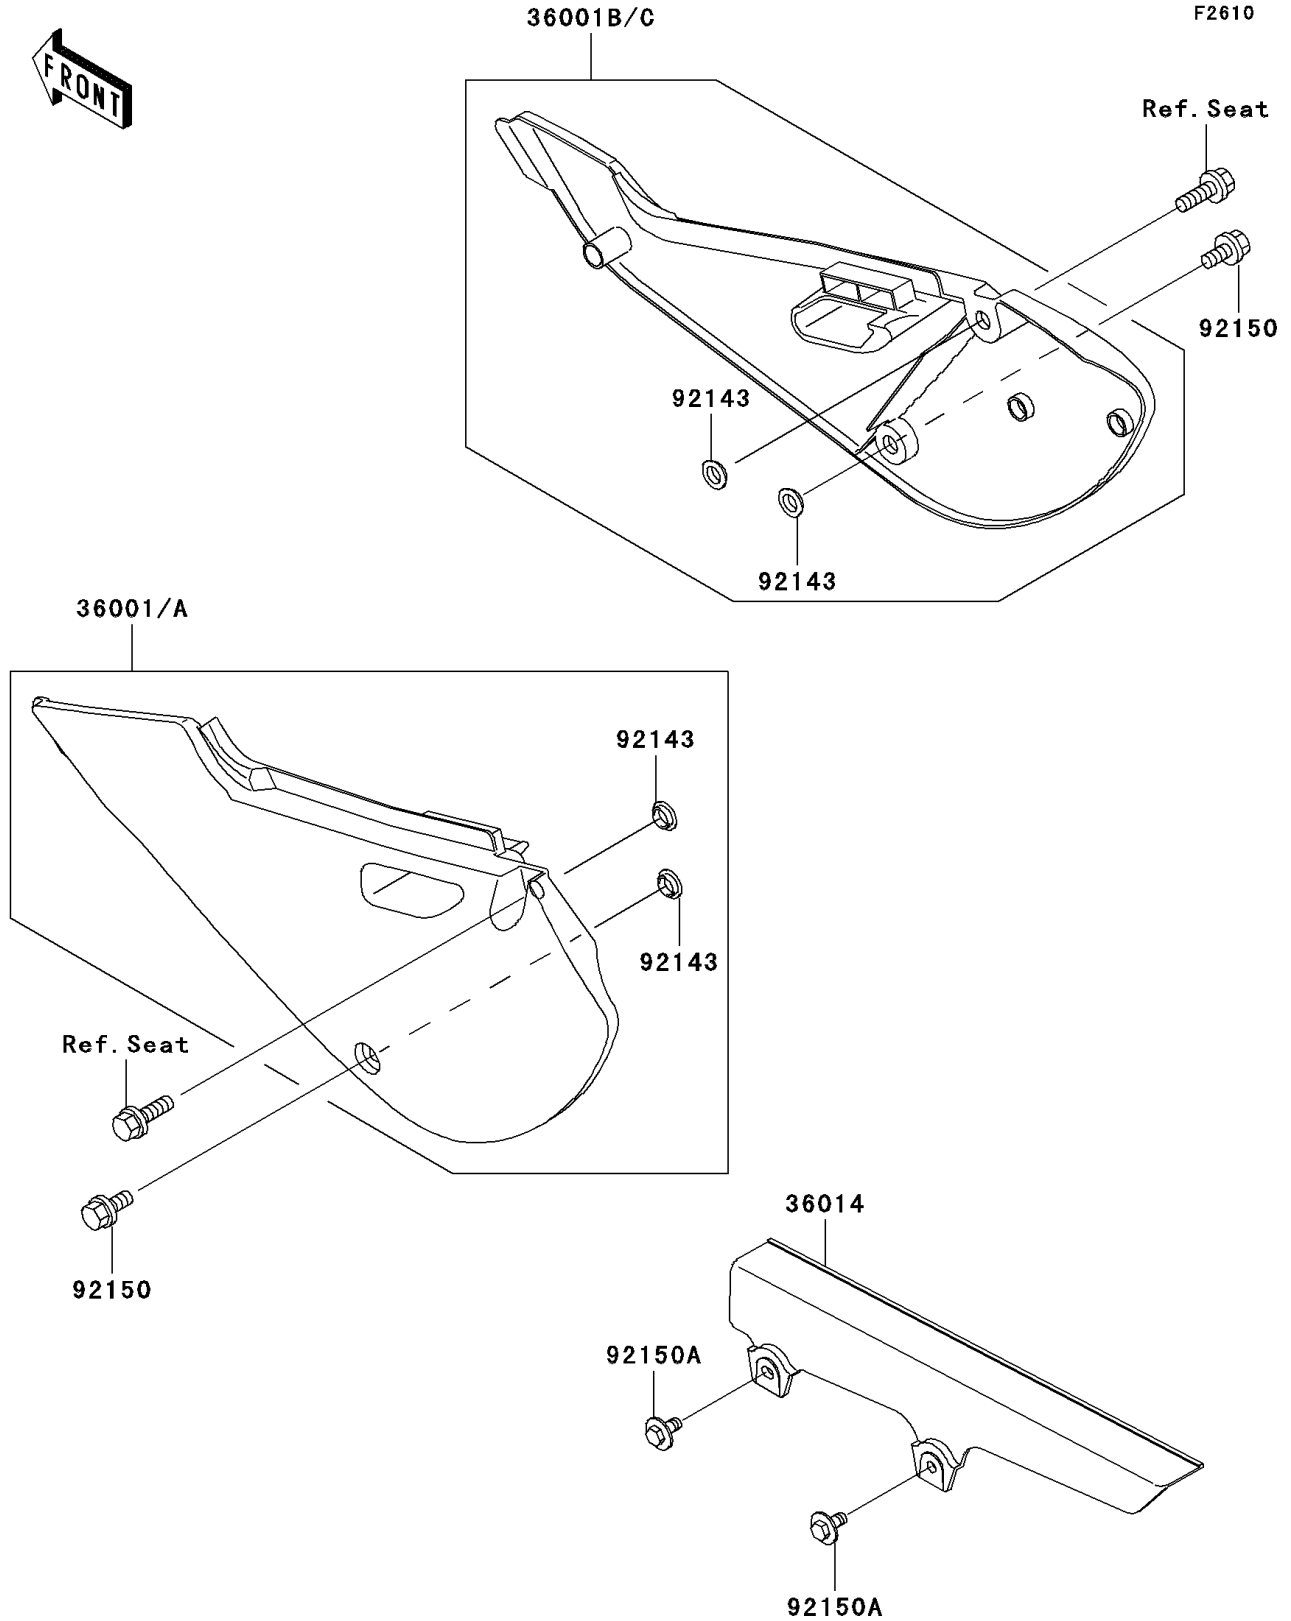

2004 KLX110 PARTS DIAGRAM

Side Covers/Chain Cover

2004 KLX110 PARTS LIST

Side Covers/Chain Cover

ITEM NAME	PART NUMBER	QUANTITY
COVER-SIDE,LH,S.WHITE (Ref # 36001)	36001-1639-266	1
COVER-SIDE,RH,S.WHITE (Ref # 36001B)	36001-1667-266	1
CASE-CHAIN (Ref # 36014)	36014-1258	1
COLLAR (Ref # 92143)	92143-1196	4
BOLT,6X14 (Ref # 92150)	92150-1340	2
BOLT,FLANGED,6X14 (Ref # 92150A)	92150-1689	2