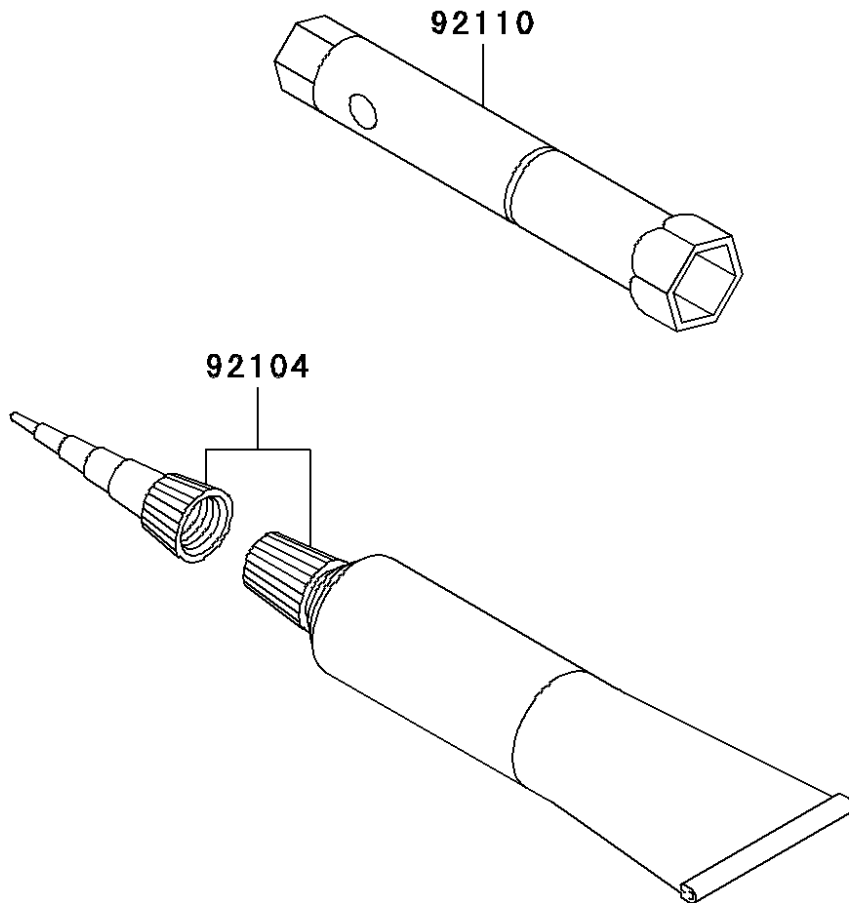

# 2004 KLX110 PARTS DIAGRAM

Owner's Tools

F2810

## 2004 KLX110 PARTS LIST

### Owner's Tools

ITEM NAME	PART NUMBER	QUANTITY
GASKET-LIQUID,TUBE,100G,SILVER (Ref # 92104)	92104-002	1
TOOL-WRENCH,BOX,16MM (Ref # 92110)	92110-1206	1