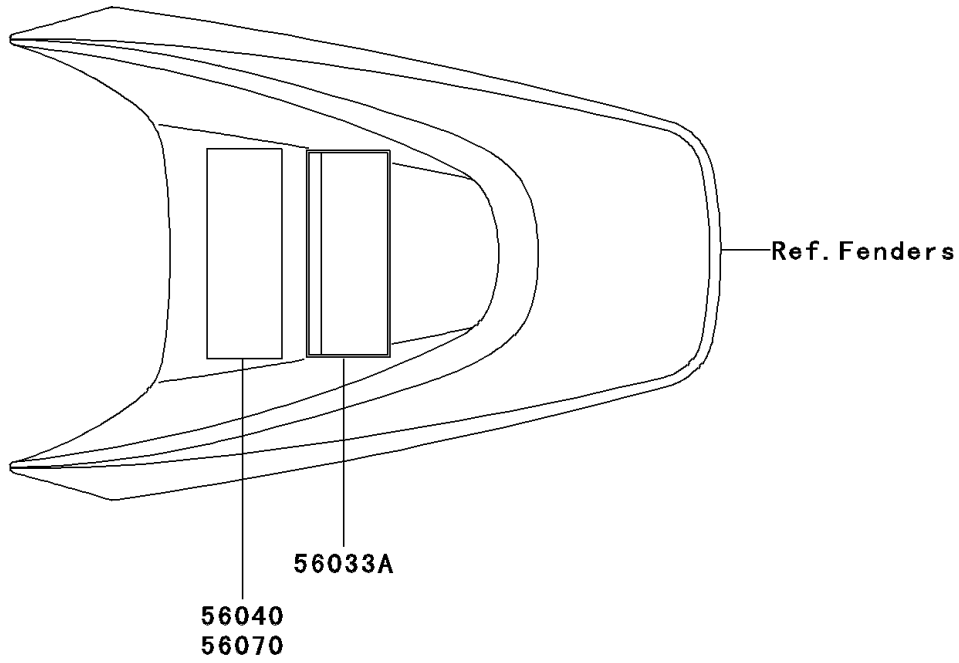

# 2003 KLX110 PARTS DIAGRAM

Labels

F2860

## 2003 KLX110 PARTS LIST

### Labels

ITEM NAME	PART NUMBER	QUANTITY
LABEL-MANUAL,OIL&OIL FILTER (Ref # 56033)	56033-1293	1
LABEL-MANUAL,OIL&OIL FILTER (Ref # 56033A)	56033-1297	1
LABEL-WARNING,OFF LOAD ONLY (Ref # 56070)	56070-1276	1
LABEL-WARNING,OFF LOAD ONLY (Ref # 56070A)	56070-1277	1