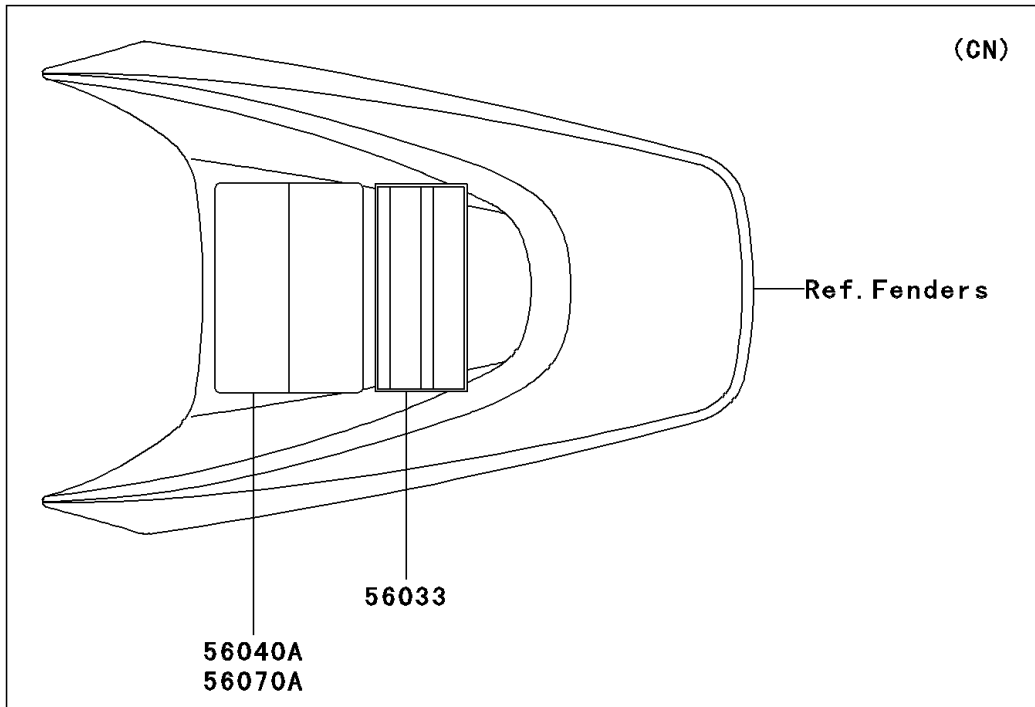

# 2003 KLX110 PARTS DIAGRAM

Labels

F2860

## 2003 KLX110 PARTS LIST

### Labels

ITEM NAME	PART NUMBER	QUANTITY
LABEL-MANUAL,OIL&OIL FILTER (Ref # 56033)	56033-1293	1
LABEL-MANUAL,OIL&OIL FILTER (Ref # 56033A)	56033-1297	1
LABEL-WARNING,OFF LOAD ONLY (Ref # 56070)	56070-1276	1
LABEL-WARNING,OFF LOAD ONLY (Ref # 56070A)	56070-1277	1