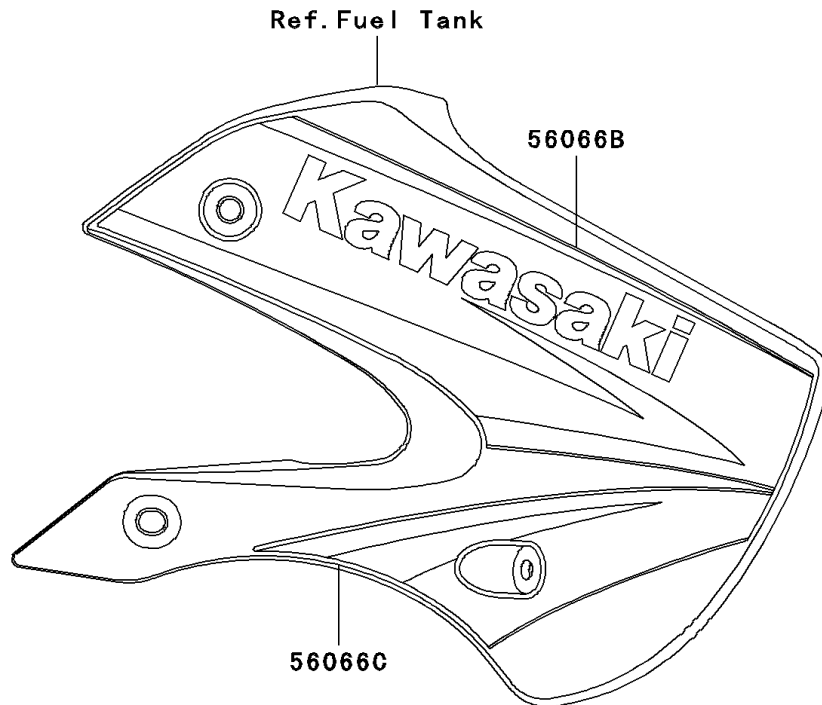

2004 KLX110 PARTS DIAGRAM

Decals(A3)

F2861B

2004 KLX110 PARTS LIST

Decals(A3)

ITEM NAME	PART NUMBER	QUANTITY
PATTERN,SHROUD,UPP,LH (Ref # 56066)	56066-0298	1
PATTERN,SHROUD,LWR,LH (Ref # 56066A)	56066-0299	1
PATTERN,SHROUD,UPP,RH (Ref # 56066B)	56066-0320	1
PATTERN,SHROUD,LWR,RH (Ref # 56066C)	56066-0321	1