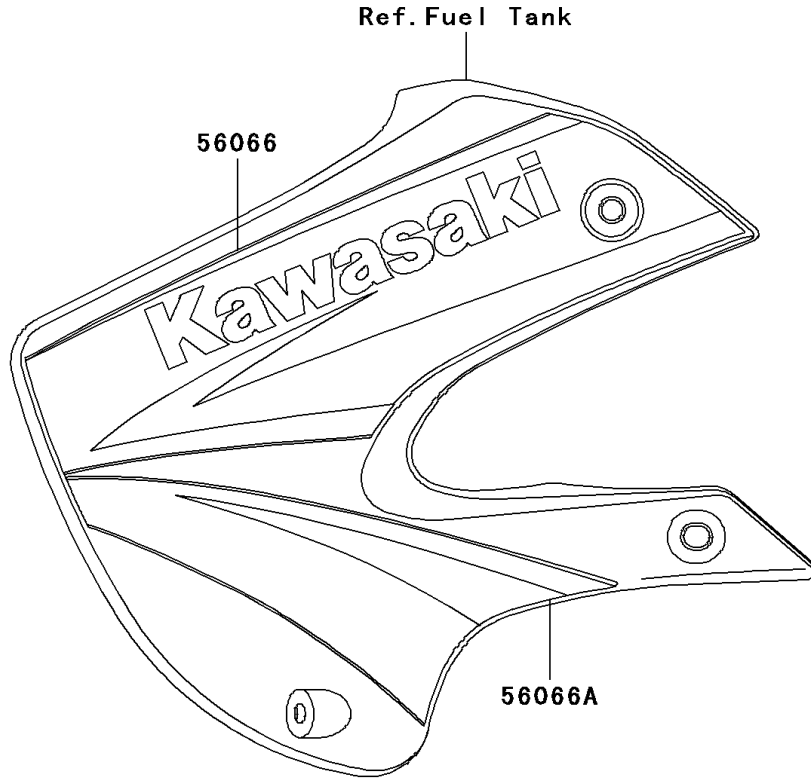

2004 KLX110 PARTS DIAGRAM

Decals(A3)

F2861B

2004 KLX110 PARTS LIST

Decals(A3)

ITEM NAME	PART NUMBER	QUANTITY
PATTERN,SHROUD,UPP,LH (Ref # 56066)	56066-0298	1
PATTERN,SHROUD,LWR,LH (Ref # 56066A)	56066-0299	1
PATTERN,SHROUD,UPP,RH (Ref # 56066B)	56066-0320	1
PATTERN,SHROUD,LWR,RH (Ref # 56066C)	56066-0321	1