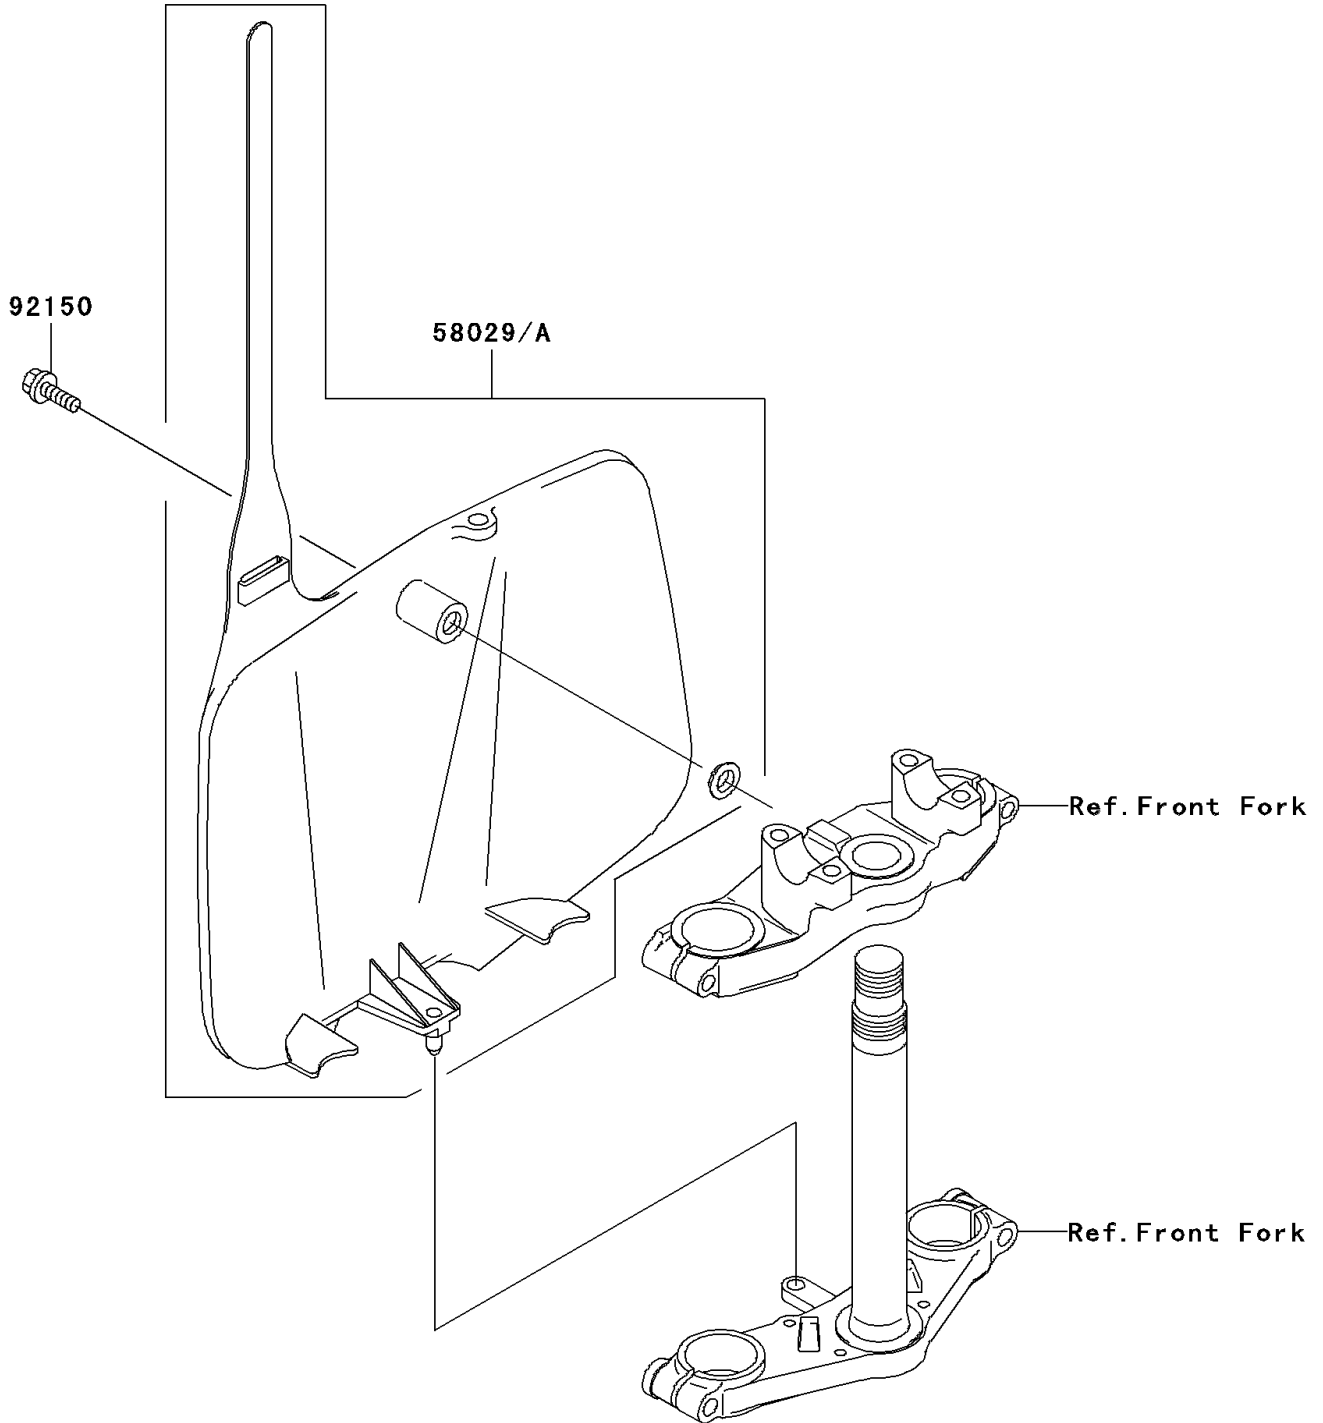

2003 KLX110 PARTS DIAGRAM

Accessory

F2910

2003 KLX110 PARTS LIST

Accessory

ITEM NAME	PART NUMBER	QUANTITY
PLATE-NUMBER,S.WHITE (Ref # 58029)	58029-1087-266	1
BOLT,6X14 (Ref # 92150)	92150-1340	1