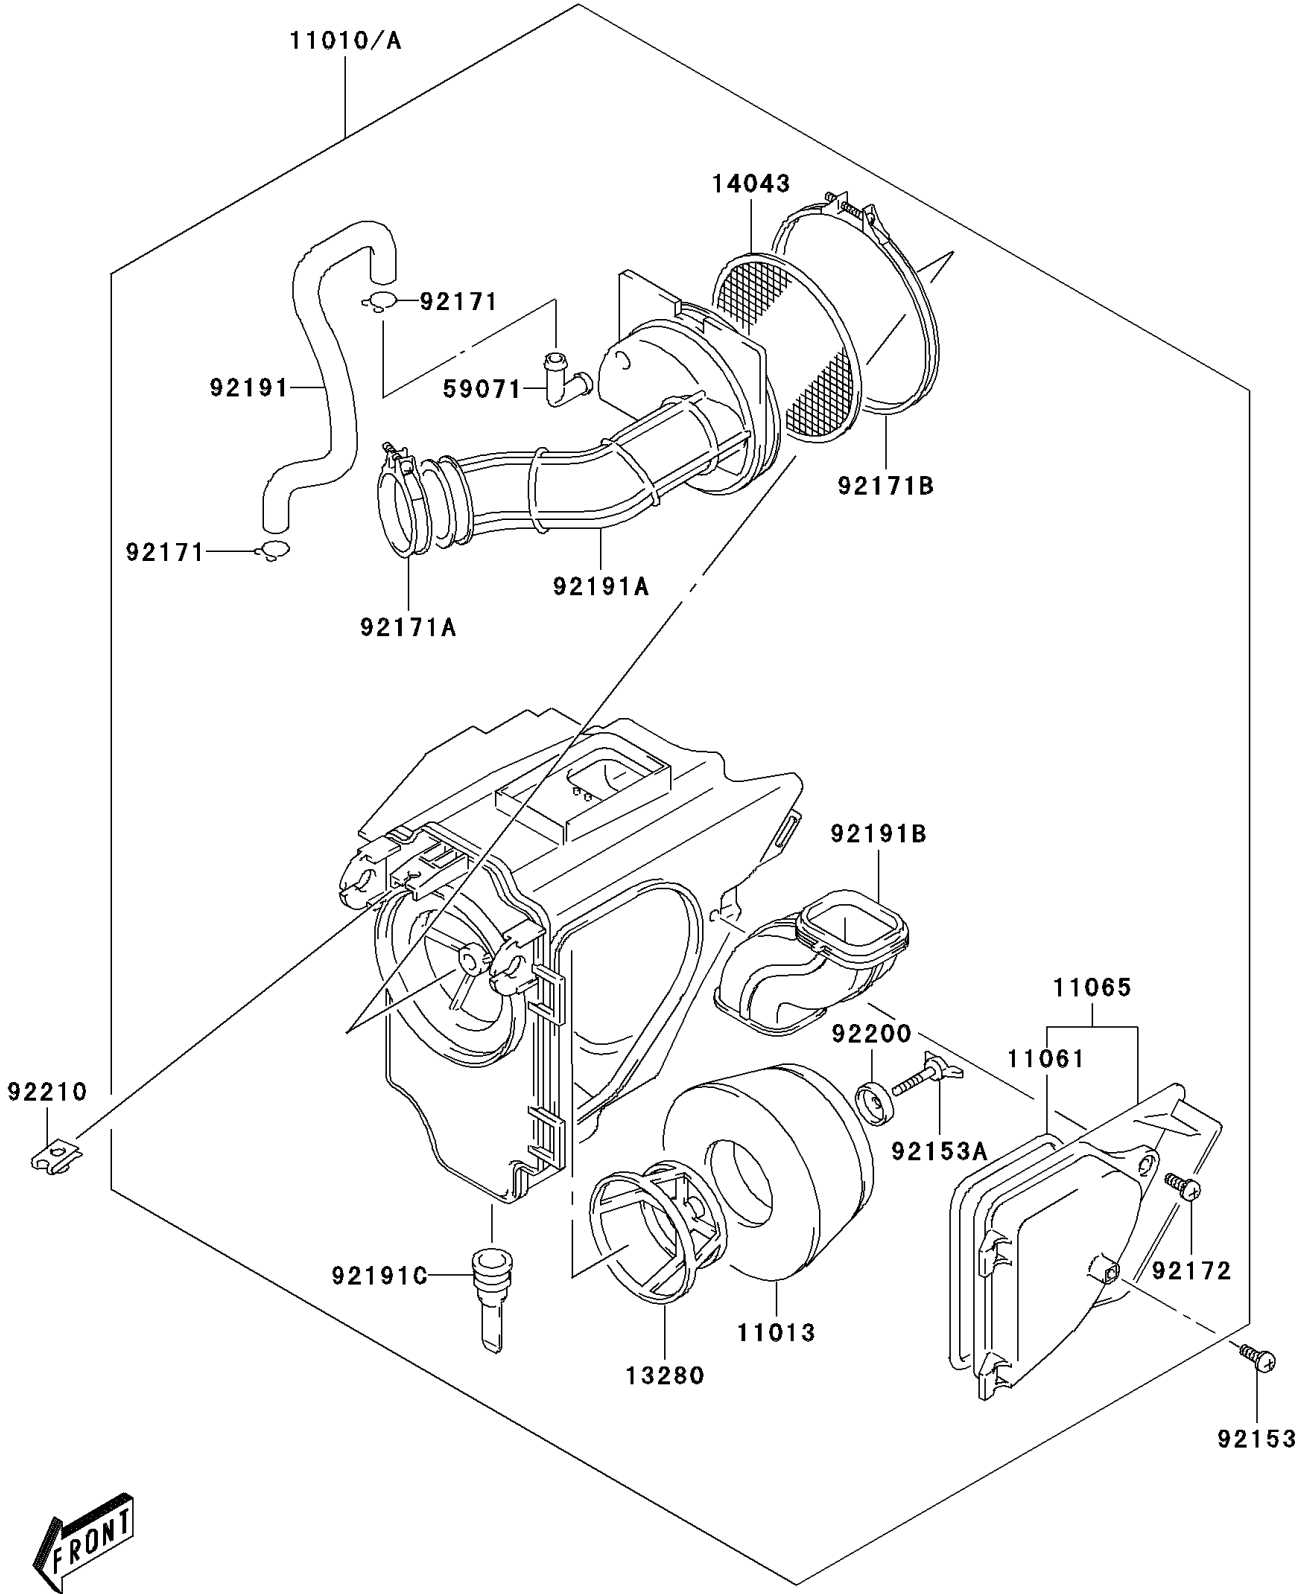

2004 KLX125 PARTS DIAGRAM

Air Cleaner

E1130

2004 KLX125 PARTS LIST

Air Cleaner

ITEM NAME	PART NUMBER	QUANTITY
FILTER-ASSY-AIR (Ref # 11010)	11010-S003	1
ELEMENT-AIR FILTER (Ref # 11013)	11013-S004	1
GASKET (Ref # 11061)	11061-S039	1
CAP,AIR CLEANER (Ref # 11065)	11065-S033	1
HOLDER,FILTER (Ref # 13280)	13280-S014	1
FILTER (Ref # 14043)	14043-S003	1
JOINT (Ref # 59071)	59071-S003	1
BOLT (Ref # 92153)	92153-S011	1
BOLT (Ref # 92153A)	92153-S165	1
CLAMP (Ref # 92171)	92171-S006	2
CLAMP (Ref # 92171A)	92171-S009	1
CLAMP,OUTLET TUBE (Ref # 92171B)	92171-S054	1
SCREW (Ref # 92172)	92172-S163	1
TUBE,BREATHER (Ref # 92191)	92191-S030	1
TUBE,OUTLET (Ref # 92191A)	92191-S032	1
TUBE,INLET (Ref # 92191B)	92191-S033	1
TUBE,DRAIN (Ref # 92191C)	92191-S043	1
WASHER (Ref # 92200)	92200-S076	1
NUT (Ref # 92210)	92210-S050	1