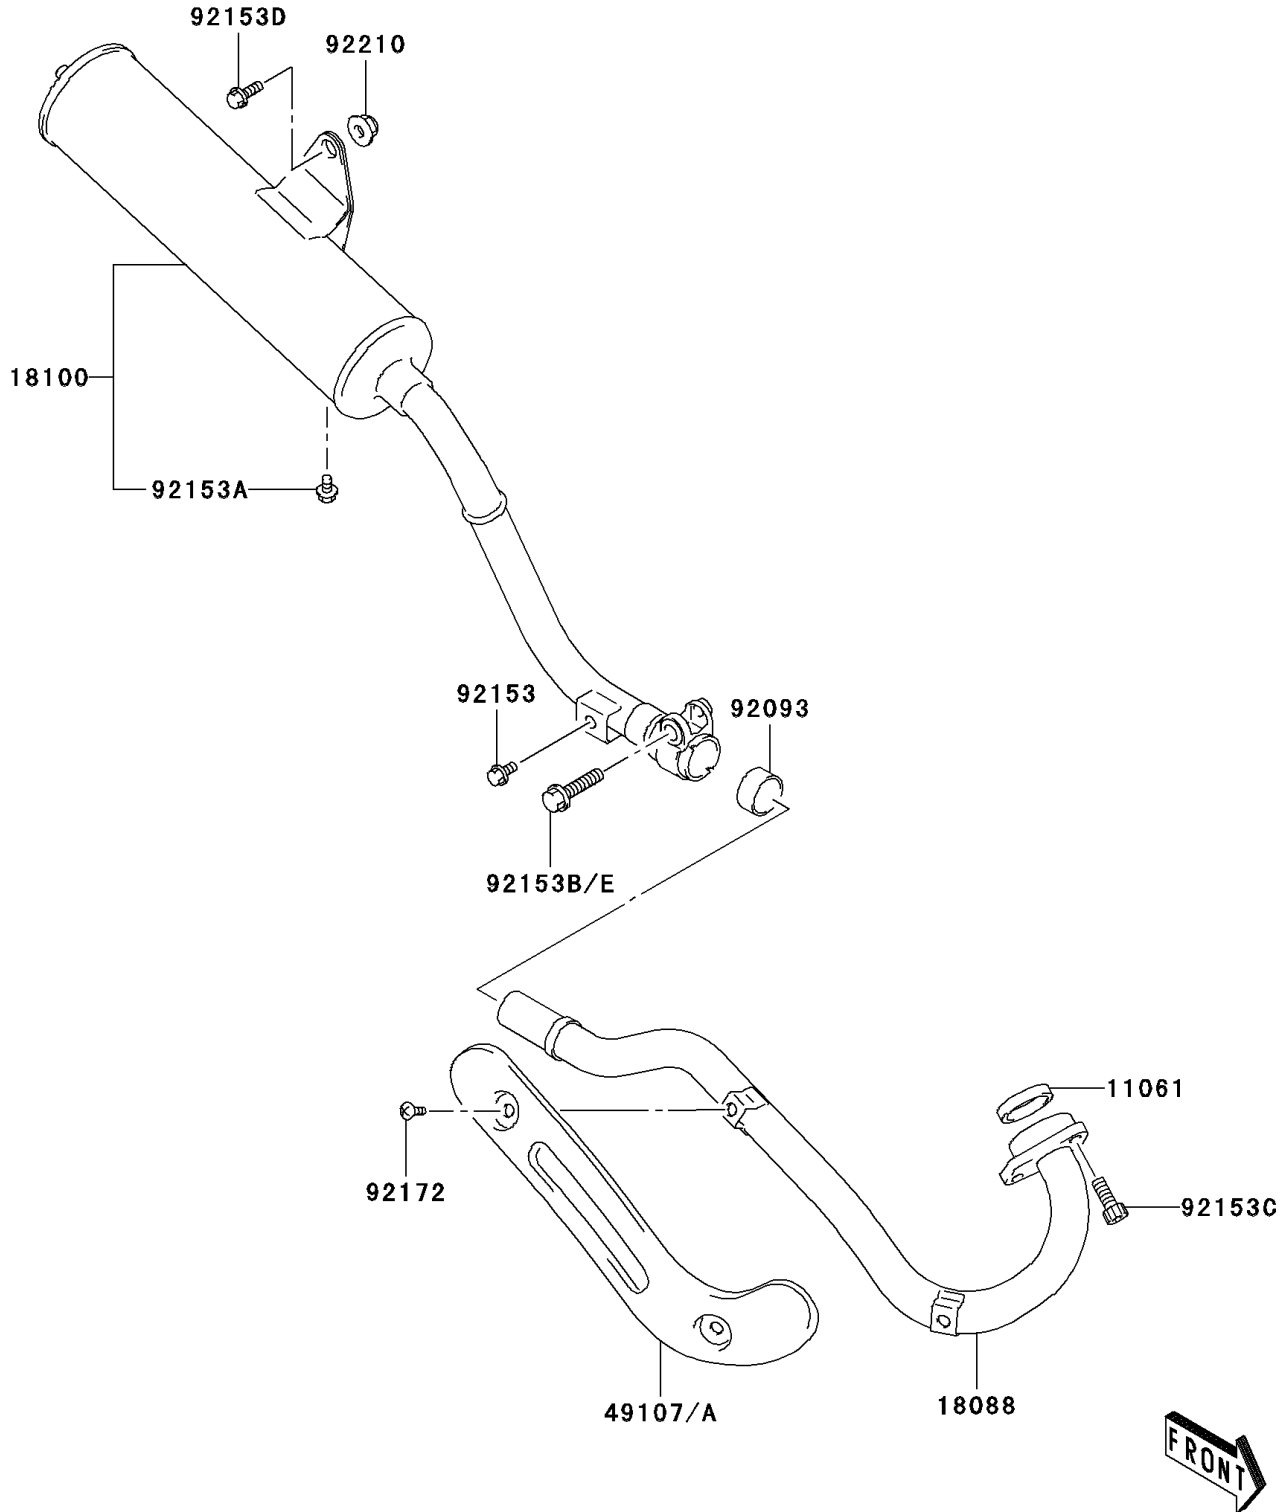

2004 KLX125 PARTS DIAGRAM

Muffler(s)

E1140

2004 KLX125 PARTS LIST

Muffler(s)

ITEM NAME	PART NUMBER	QUANTITY
GASKET,EXHAUST PIPE (Ref # 11061)	11061-S028	1
PIPE-EXHAUST (Ref # 18088)	18088-S003	1
BODY-ASSY-MUFFLER (Ref # 18100)	18100-S002	1
COVER-EXHAUST PIPE (Ref # 49107)	49107-S001	1
SEAL (Ref # 92093)	92093-S007	1
BOLT (Ref # 92153)	92153-S015	1
BOLT (Ref # 92153A)	92153-S017	1
BOLT (Ref # 92153C)	92153-S134	2
BOLT,8X23 (Ref # 92153D)	92153-S149	1
BOLT (Ref # 92153E)	92153-S372	1
SCREW,6X10 (Ref # 92172)	92172-S094	2
NUT (Ref # 92210)	92210-S029	1