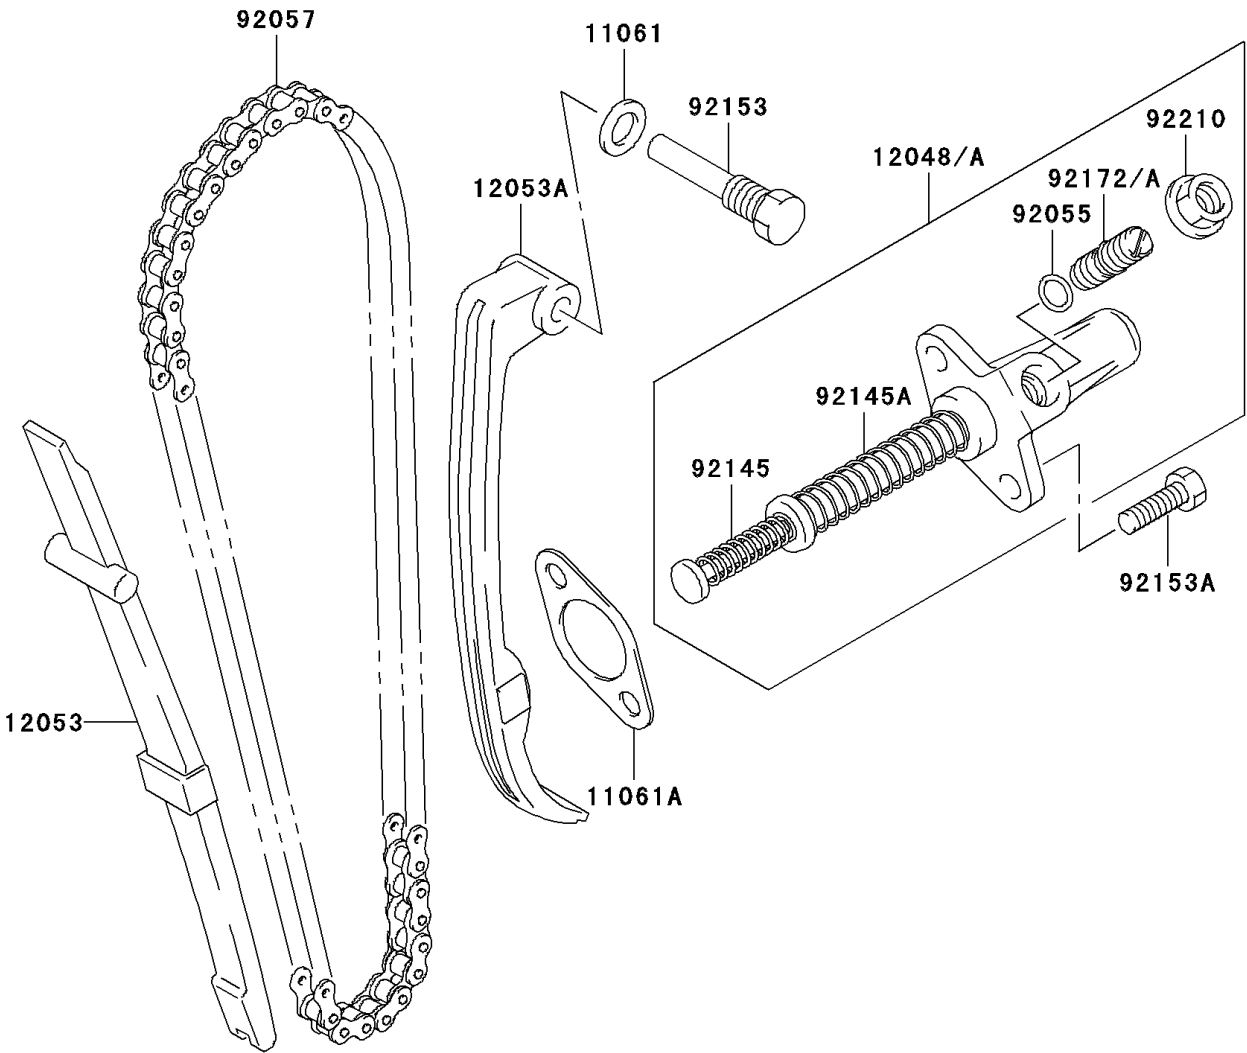

2003 KLX125 PARTS DIAGRAM

Cam Chain/Tensioner

E1212

2003 KLX125 PARTS LIST

Cam Chain/Tensioner

ITEM NAME	PART NUMBER	QUANTITY
GASKET,8.2X14X1 (Ref # 11061)	11061-S020	1
GASKET,TENSIONER ADJUSTER (Ref # 11061A)	11061-S038	1
TENSIONER-ASSY (Ref # 12048)	12048-S003	1
GUIDE-CHAIN (Ref # 12053)	12053-S005	1
GUIDE-CHAIN (Ref # 12053A)	12053-S006	1
RING-O,D=1.9 (Ref # 92055)	92055-S032	1
CHAIN (Ref # 92057)	92057-S004	1
SPRING (Ref # 92145)	92145-S038	1
SPRING (Ref # 92145A)	92145-S040	1
BOLT,CAM CHAIN TENSIONER (Ref # 92153)	92153-S054	1
BOLT (Ref # 92153A)	92153-S127	2
SCREW (Ref # 92172)	92172-S095	1
NUT (Ref # 92210)	92210-S026	1