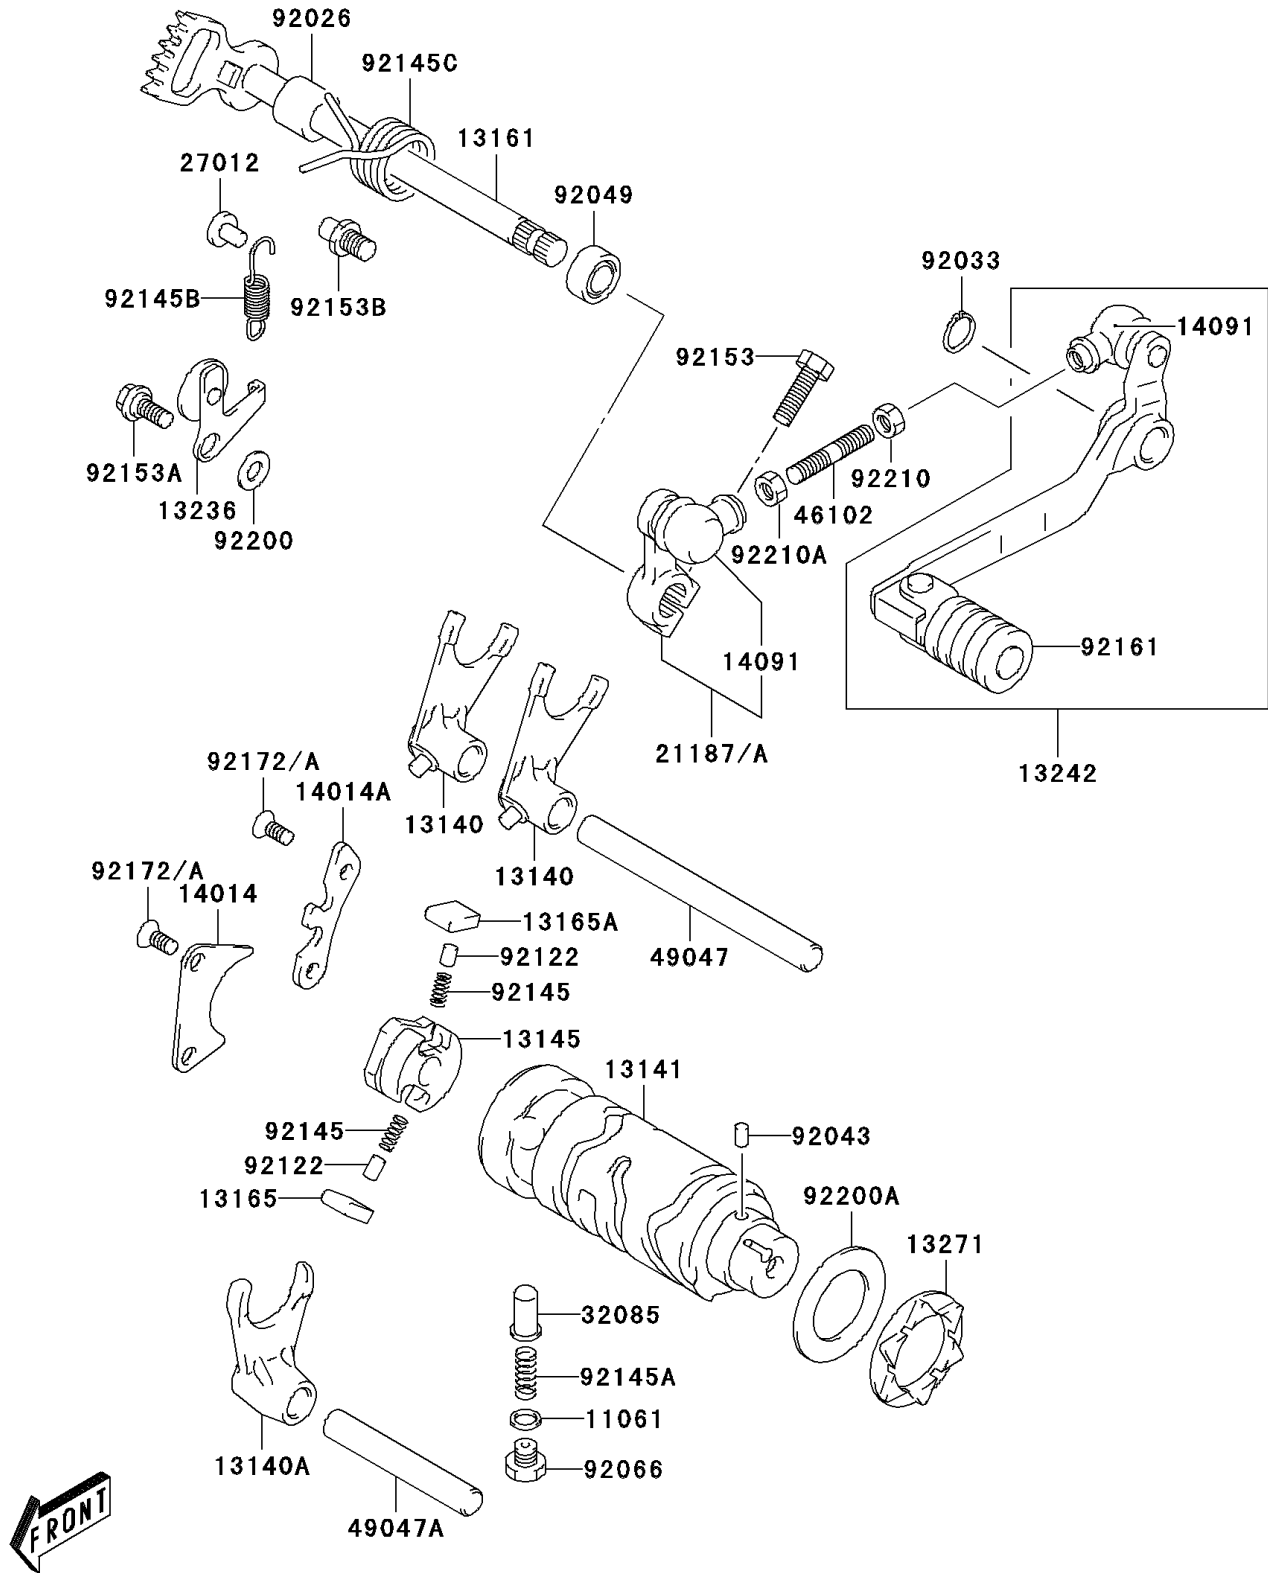

2003 KLX125 PARTS DIAGRAM

Gear Change Drum/Shift Fork(s)

E1362

2003 KLX125 PARTS LIST

Gear Change Drum/Shift Fork(s)

ITEM NAME	PART NUMBER	QUANTITY
GASKET,13.8X18.8X0.4 (Ref # 11061)	11061-S006	1
FORK-SHIFT (Ref # 13140)	13140-S003	2
FORK-SHIFT (Ref # 13140A)	13140-S004	1
DRUM-CHANGE (Ref # 13141)	13141-S003	1
CAM-CHANGE DRUM (Ref # 13145)	13145-S002	1
LEVER-COMP-CHANGE SHAFT (Ref # 13161)	13161-S002	1
PAWL (Ref # 13165)	13165-S003	1
PAWL (Ref # 13165A)	13165-S004	1
LEVER-COMP (Ref # 13236)	13236-S002	1
LEVER-ASSY-CHANGE (Ref # 13242)	13242-S001	1
PLATE,GEAR SHIFT CAM (Ref # 13271)	13271-S021	1
PLATE-POSITION (Ref # 14014)	14014-S002	1
PLATE-POSITION (Ref # 14014A)	14014-S003	1
COVER (Ref # 14091)	14091-S064	2
ARM-ASSY (Ref # 21187)	21187-S003	1
HOOK (Ref # 27012)	27012-S002	1
STOPPER,SHIFT CAM (Ref # 32085)	32085-S004	1
ROD,GEAR SHIFT LINK (Ref # 46102)	46102-S003	1
ROD-SHIFT,L=109 (Ref # 49047)	49047-S001	1
ROD-SHIFT (Ref # 49047A)	49047-S002	1
SPACER,12X20X15.3 (Ref # 92026)	92026-S037	1
RING-SNAP (Ref # 92033)	92033-S023	1
PIN (Ref # 92043)	92043-S020	1
SEAL-OIL,12X22X9 (Ref # 92049)	92049-S020	1
PLUG (Ref # 92066)	92066-S016	1
ROLLER,5X8 (Ref # 92122)	92122-S005	2
SPRING (Ref # 92145)	92145-S037	2
SPRING (Ref # 92145A)	92145-S039	1
SPRING (Ref # 92145B)	92145-S043	1

2003 KLX125 PARTS LIST

Gear Change Drum/Shift Fork(s)

ITEM NAME	PART NUMBER	QUANTITY
SPRING (Ref # 92145C)	92145-S044	1
BOLT (Ref # 92153)	92153-S127	1
BOLT,6X14.6 (Ref # 92153A)	92153-S136	1
BOLT (Ref # 92153B)	92153-S139	1
DAMPER,GEAR SHIFT PEDAL (Ref # 92161)	92161-S057	1
SCREW (Ref # 92172)	92172-S091	4
WASHER (Ref # 92200)	92200-S051	1
WASHER,25X40X1.0 (Ref # 92200A)	92200-S064	1
NUT (Ref # 92210)	92210-S093	1
NUT (Ref # 92210A)	92210-S095	1