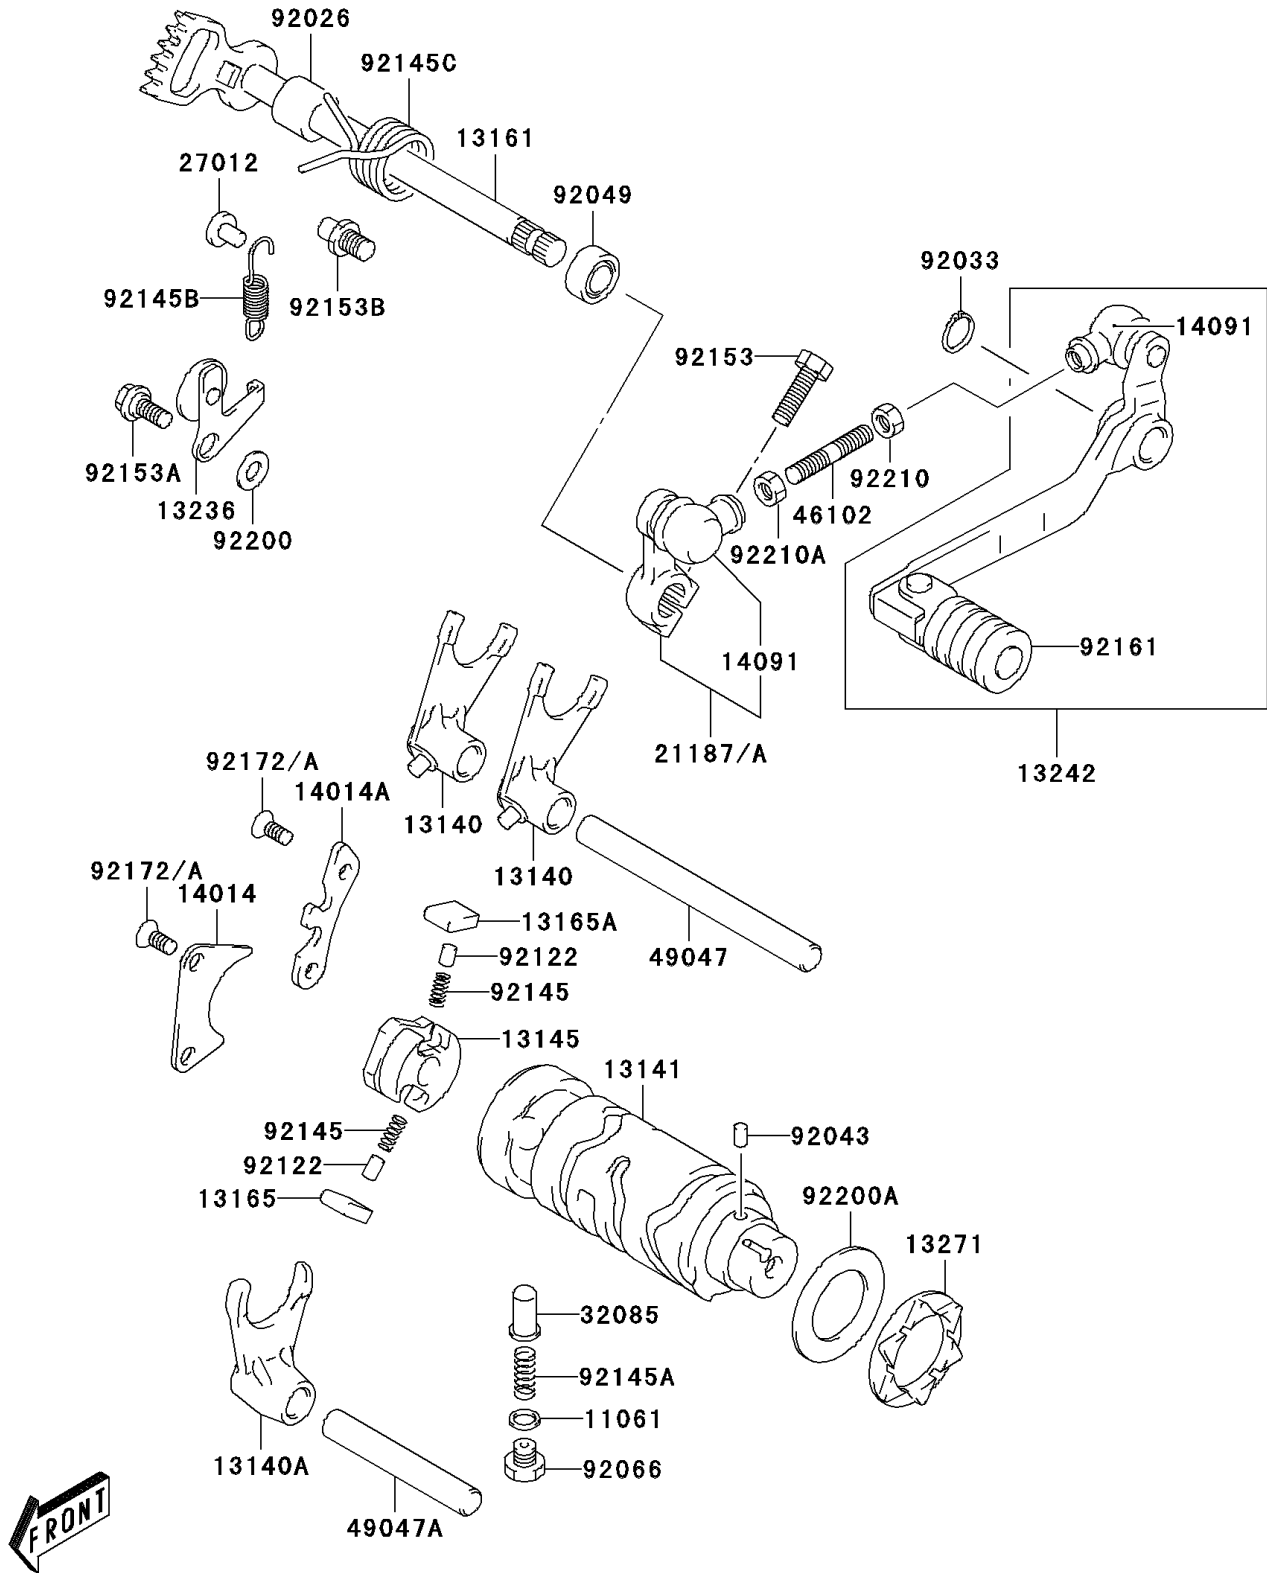

2003 KLX125 PARTS DIAGRAM

Gear Change Drum/Shift Fork(s)

E1362

2003 KLX125 PARTS LIST

Gear Change Drum/Shift Fork(s)

ITEM NAME	PART NUMBER	QUANTITY
GASKET,13.8X18.8X0.4 (Ref # 11061)	11061-S006	1
FORK-SHIFT (Ref # 13140)	13140-S003	2
FORK-SHIFT (Ref # 13140A)	13140-S004	1
DRUM-CHANGE (Ref # 13141)	13141-S003	1
CAM-CHANGE DRUM (Ref # 13145)	13145-S002	1
LEVER-COMP-CHANGE SHAFT (Ref # 13161)	13161-S002	1
PAWL (Ref # 13165)	13165-S003	1
PAWL (Ref # 13165A)	13165-S004	1
LEVER-COMP (Ref # 13236)	13236-S002	1
LEVER-ASSY-CHANGE (Ref # 13242)	13242-S001	1
PLATE,GEAR SHIFT CAM (Ref # 13271)	13271-S021	1
PLATE-POSITION (Ref # 14014)	14014-S002	1
PLATE-POSITION (Ref # 14014A)	14014-S003	1
COVER (Ref # 14091)	14091-S064	2
ARM-ASSY (Ref # 21187)	21187-S003	1
HOOK (Ref # 27012)	27012-S002	1
STOPPER,SHIFT CAM (Ref # 32085)	32085-S004	1
ROD,GEAR SHIFT LINK (Ref # 46102)	46102-S003	1
ROD-SHIFT,L=109 (Ref # 49047)	49047-S001	1
ROD-SHIFT (Ref # 49047A)	49047-S002	1
SPACER,12X20X15.3 (Ref # 92026)	92026-S037	1
RING-SNAP (Ref # 92033)	92033-S023	1
PIN (Ref # 92043)	92043-S020	1
SEAL-OIL,12X22X9 (Ref # 92049)	92049-S020	1
PLUG (Ref # 92066)	92066-S016	1
ROLLER,5X8 (Ref # 92122)	92122-S005	2
SPRING (Ref # 92145)	92145-S037	2
SPRING (Ref # 92145A)	92145-S039	1
SPRING (Ref # 92145B)	92145-S043	1

2003 KLX125 PARTS LIST

Gear Change Drum/Shift Fork(s)

ITEM NAME	PART NUMBER	QUANTITY
SPRING (Ref # 92145C)	92145-S044	1
BOLT (Ref # 92153)	92153-S127	1
BOLT,6X14.6 (Ref # 92153A)	92153-S136	1
BOLT (Ref # 92153B)	92153-S139	1
DAMPER,GEAR SHIFT PEDAL (Ref # 92161)	92161-S057	1
SCREW (Ref # 92172)	92172-S091	4
WASHER (Ref # 92200)	92200-S051	1
WASHER,25X40X1.0 (Ref # 92200A)	92200-S064	1
NUT (Ref # 92210)	92210-S093	1
NUT (Ref # 92210A)	92210-S095	1