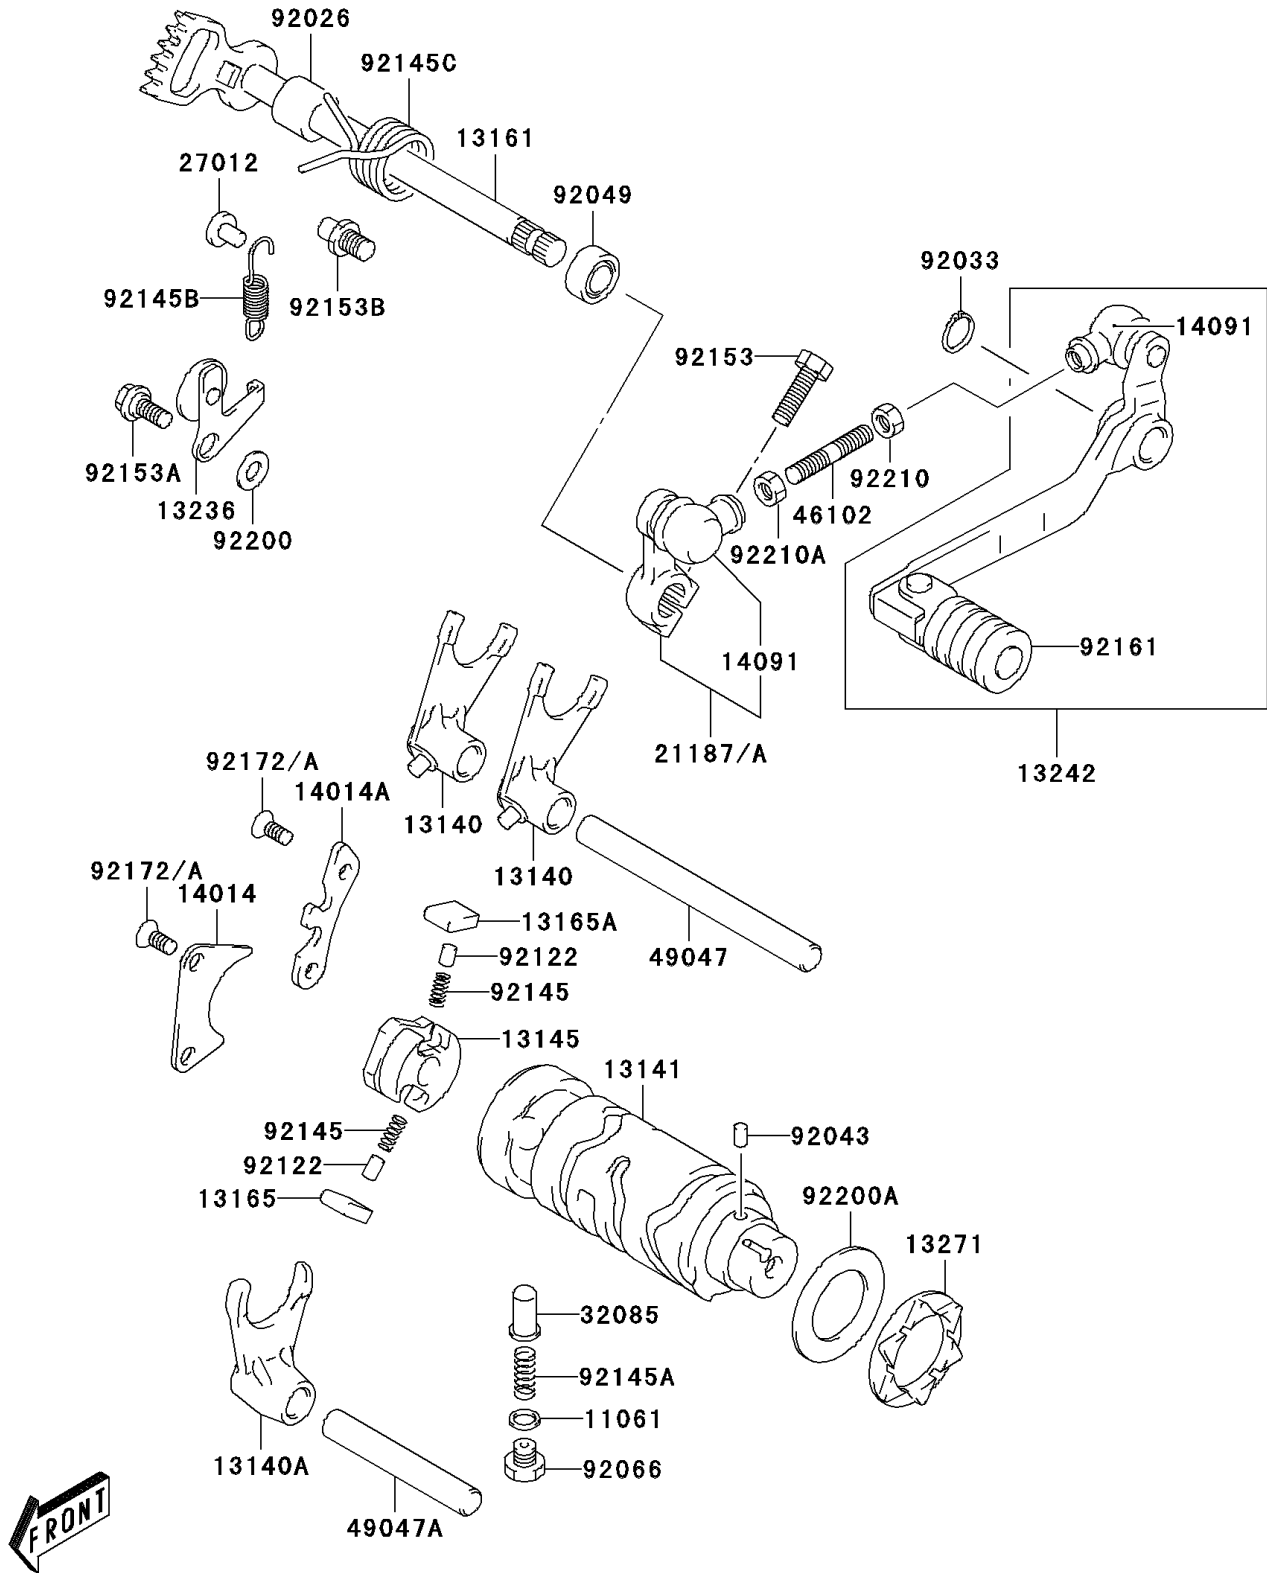

# 2004 KLX125 PARTS DIAGRAM

Gear Change Drum/Shift Fork(s)

E1362

## 2004 KLX125 PARTS LIST

### Gear Change Drum/Shift Fork(s)

ITEM NAME	PART NUMBER	QUANTITY
GASKET,13.8X18.8X0.4 (Ref # 11061)	11061-S006	1
FORK-SHIFT (Ref # 13140)	13140-S003	2
FORK-SHIFT (Ref # 13140A)	13140-S004	1
DRUM-CHANGE (Ref # 13141)	13141-S003	1
CAM-CHANGE DRUM (Ref # 13145)	13145-S002	1
LEVER-COMP-CHANGE SHAFT (Ref # 13161)	13161-S002	1
PAWL (Ref # 13165)	13165-S003	1
PAWL (Ref # 13165A)	13165-S004	1
LEVER-COMP (Ref # 13236)	13236-S002	1
LEVER-ASSY-CHANGE (Ref # 13242)	13242-S001	1
PLATE,GEAR SHIFT CAM (Ref # 13271)	13271-S021	1
PLATE-POSITION (Ref # 14014)	14014-S002	1
PLATE-POSITION (Ref # 14014A)	14014-S003	1
COVER (Ref # 14091)	14091-S064	2
ARM-ASSY (Ref # 21187)	21187-S003	1
HOOK (Ref # 27012)	27012-S002	1
STOPPER,SHIFT CAM (Ref # 32085)	32085-S004	1
ROD,GEAR SHIFT LINK (Ref # 46102)	46102-S003	1
ROD-SHIFT,L=109 (Ref # 49047)	49047-S001	1
ROD-SHIFT (Ref # 49047A)	49047-S002	1
SPACER,12X20X15.3 (Ref # 92026)	92026-S037	1
RING-SNAP (Ref # 92033)	92033-S023	1
PIN (Ref # 92043)	92043-S020	1
SEAL-OIL,12X22X9 (Ref # 92049)	92049-S020	1
PLUG (Ref # 92066)	92066-S016	1
ROLLER,5X8 (Ref # 92122)	92122-S005	2
SPRING (Ref # 92145)	92145-S037	2
SPRING (Ref # 92145A)	92145-S039	1
SPRING (Ref # 92145B)	92145-S043	1

### Gear Change Drum/Shift Fork(s)

ITEM NAME	PART NUMBER	QUANTITY
SPRING (Ref # 92145C)	92145-S044	1
BOLT (Ref # 92153)	92153-S127	1
BOLT,6X14.6 (Ref # 92153A)	92153-S136	1
BOLT (Ref # 92153B)	92153-S139	1
DAMPER,GEAR SHIFT PEDAL (Ref # 92161)	92161-S057	1
SCREW (Ref # 92172A)	92172-S112	4
WASHER (Ref # 92200)	92200-S051	1
WASHER,25X40X1.0 (Ref # 92200A)	92200-S064	1
NUT (Ref # 92210)	92210-S093	1
NUT (Ref # 92210A)	92210-S095	1