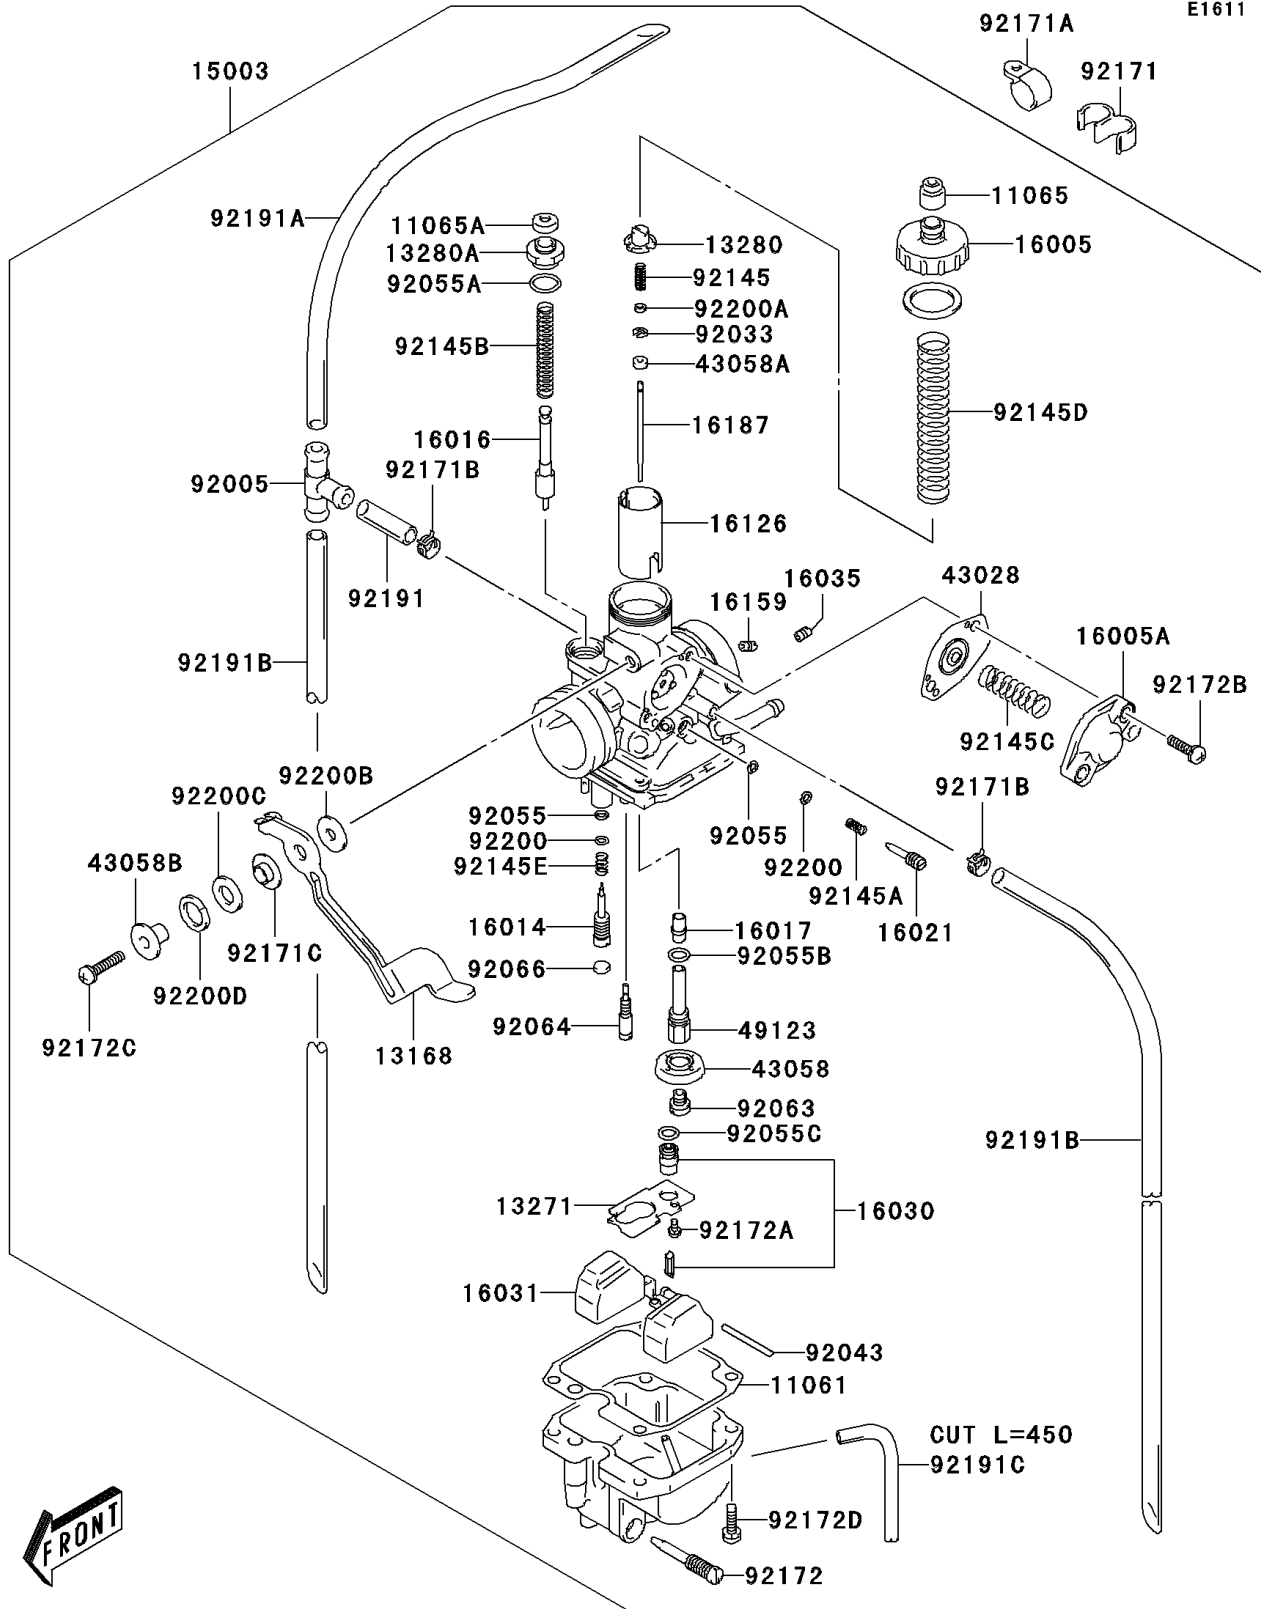

2003 KLX125 PARTS DIAGRAM

Carburetor

E1611

2003 KLX125 PARTS LIST

Carburetor

ITEM NAME	PART NUMBER	QUANTITY
GASKET (Ref # 11061)	11061-S052	1
CAP (Ref # 11065)	11065-S020	1
CAP (Ref # 11065A)	11065-S031	1
LEVER (Ref # 13168)	13168-S001	1
PLATE (Ref # 13271)	13271-S036	1
HOLDER (Ref # 13280)	13280-S015	1
HOLDER (Ref # 13280A)	13280-S021	1
CARBURETOR-ASSY (Ref # 15003)	15003-S003	1
TOP-CHAMBER (Ref # 16005)	16005-S003	1
TOP-CHAMBER (Ref # 16005A)	16005-S004	1
SCREW-PILOT AIR (Ref # 16014)	16014-S003	1
PLUNGER (Ref # 16016)	16016-S006	1
JET-NEEDLE (Ref # 16017)	16017-S002	1
SCREW-THROTTLE STOP (Ref # 16021)	16021-S002	1
VALVE-FLOAT (Ref # 16030)	16030-S003	1
FLOAT (Ref # 16031)	16031-S003	1
JET-AIR,#85 (Ref # 16035)	16035-S002	1
VALVE,PISTON (Ref # 16126)	16126-S005	1
JET-POWER,POWER,145 (Ref # 16159)	16159-S001	1
NEEDLE-JET (Ref # 16187)	16187-S003	1
DIAPHRAGM (Ref # 43028)	43028-S008	1
RING (Ref # 43058)	43058-S002	1
RING (Ref # 43058A)	43058-S005	1
RING (Ref # 43058B)	43058-S006	1
HOLDER-MAIN JET (Ref # 49123)	49123-S003	1
FITTING (Ref # 92005)	92005-S004	1
RING-SNAP (Ref # 92033)	92033-S033	1
PIN (Ref # 92043)	92043-S034	1
RING-O (Ref # 92055)	92055-S013	2