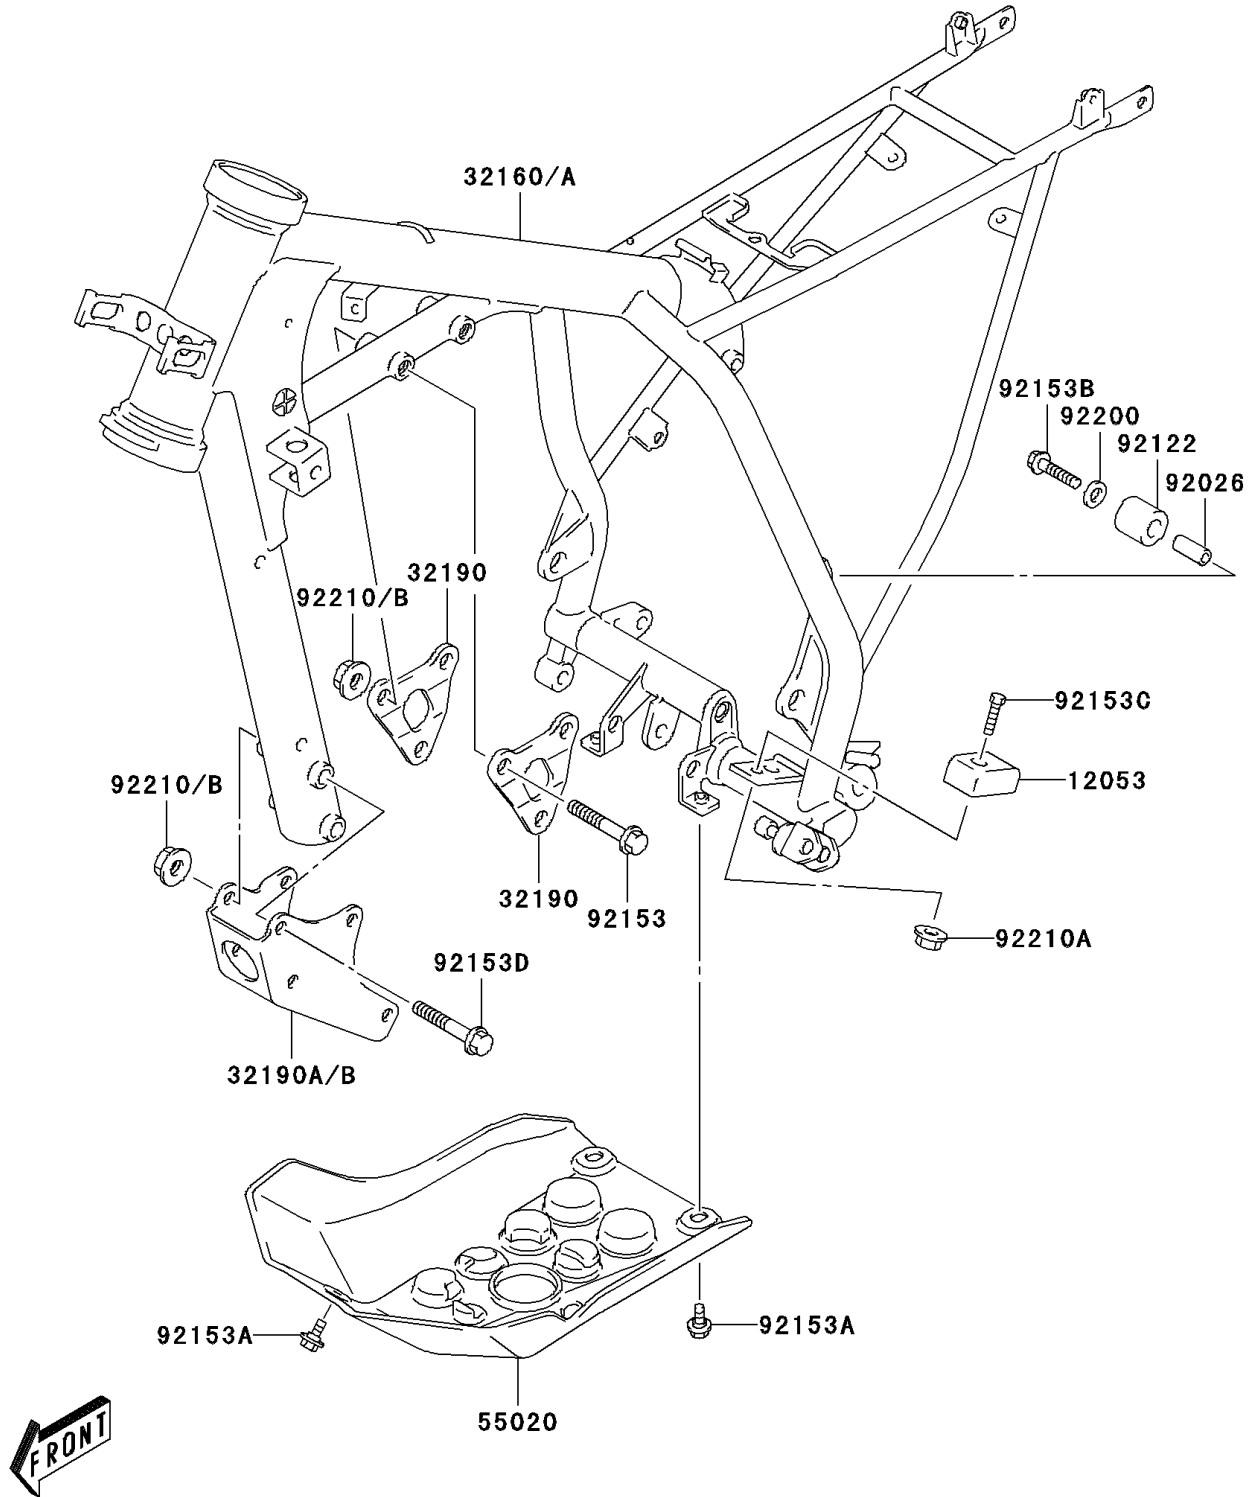

# 2003 KLX125 PARTS DIAGRAM

Frame

F2120

## 2003 KLX125 PARTS LIST

### Frame

ITEM NAME	PART NUMBER	QUANTITY
GUIDE-CHAIN (Ref # 12053)	12053-S012	1
FRAME-COMP,M.G.GRAY (Ref # 32160)	32160-S003-548	1
BRACKET-ENGINE (Ref # 32190)	32190-S003	2
BRACKET-ENGINE,M.G.GRAY (Ref # 32190A)	32190-S005-548	1
GUARD,ENGINE (Ref # 55020)	55020-S004	1
SPACER (Ref # 92026)	92026-S053	1
ROLLER,CHAIN CONTROL,UPP (Ref # 92122)	92122-S006	1
BOLT (Ref # 92153)	92153-S151	2
BOLT (Ref # 92153A)	92153-S161	3
BOLT (Ref # 92153B)	92153-S183	1
BOLT (Ref # 92153C)	92153-S184	1
BOLT (Ref # 92153D)	92153-S188	2
WASHER (Ref # 92200)	92200-S125	1
NUT (Ref # 92210)	92210-S046	4
NUT (Ref # 92210A)	92210-S054	1