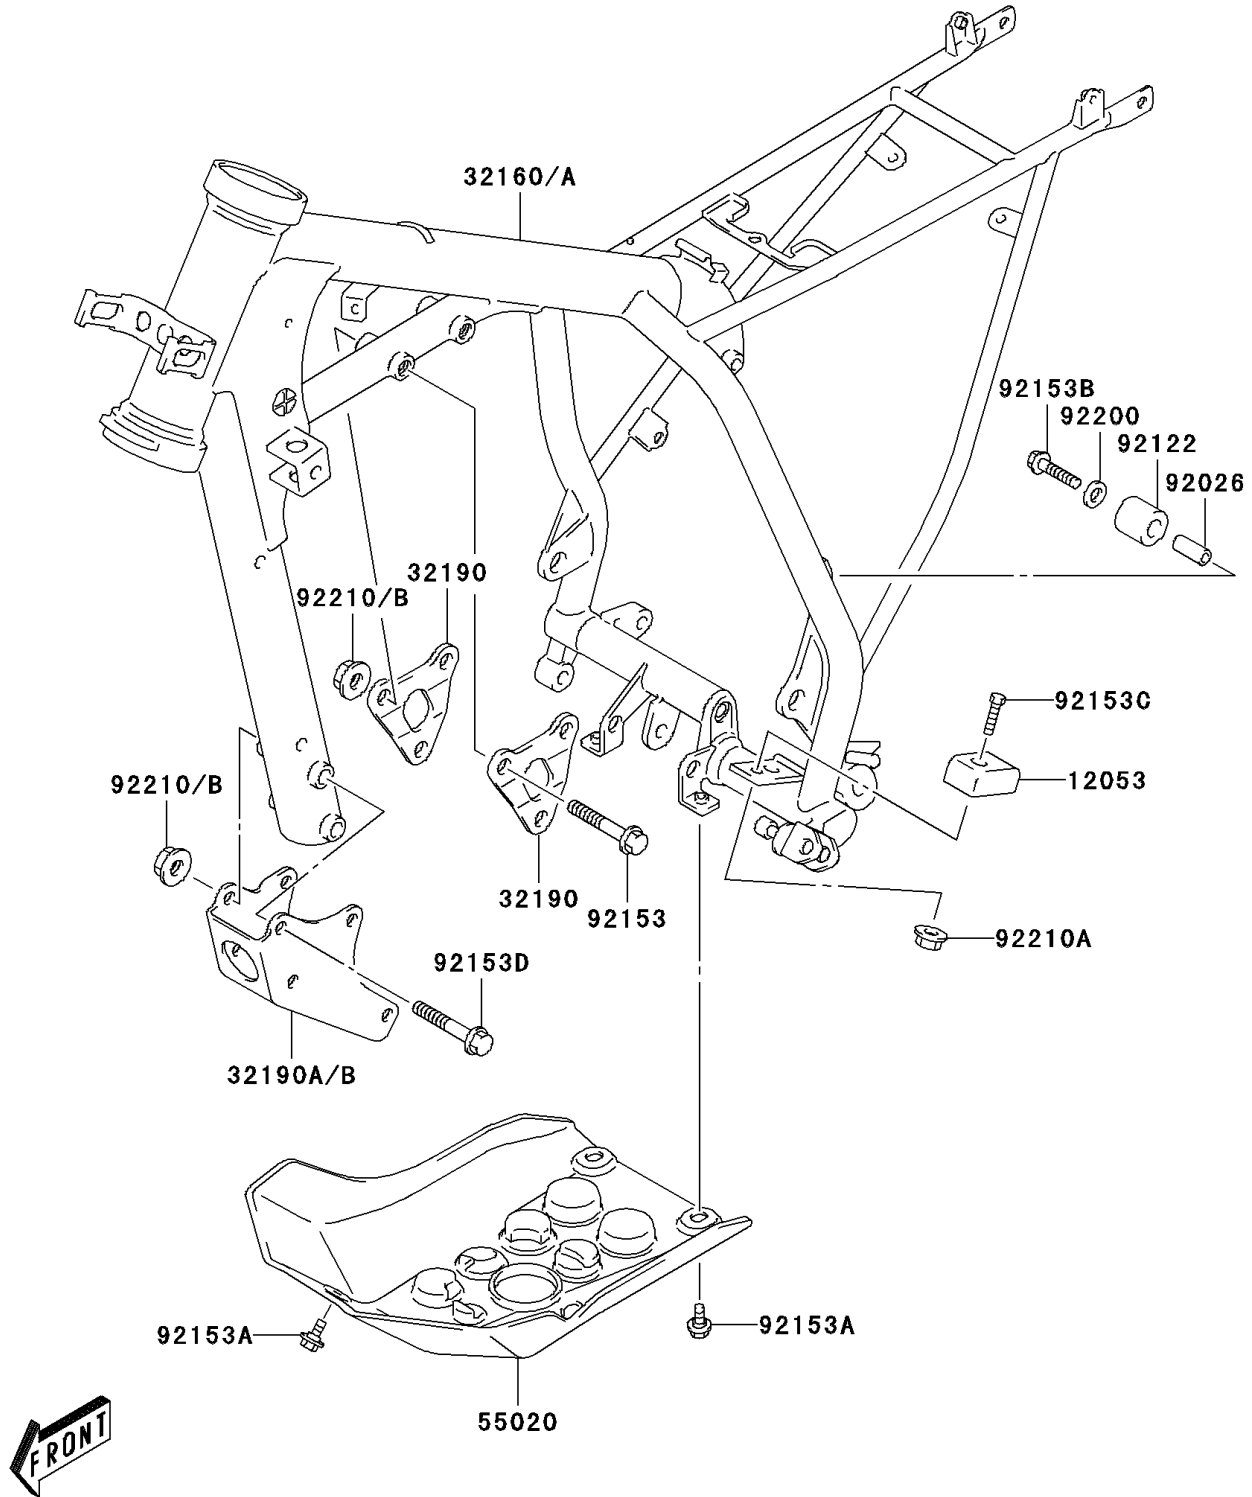

2004 KLX125 PARTS DIAGRAM

Frame

F2120

2004 KLX125 PARTS LIST

Frame

| ITEM NAME | PART NUMBER | QUANTITY |
|--|----------------|----------|
| GUIDE-CHAIN (Ref # 12053) | 12053-S012 | 1 |
| FRAME-COMP,M.G.GRAY (Ref # 32160) | 32160-S003-548 | 1 |
| BRACKET-ENGINE (Ref # 32190) | 32190-S003 | 2 |
| BRACKET-ENGINE,M.G.GRAY (Ref # 32190A) | 32190-S005-548 | 1 |
| GUARD,ENGINE (Ref # 55020) | 55020-S004 | 1 |
| SPACER (Ref # 92026) | 92026-S053 | 1 |
| ROLLER,CHAIN CONTROL,UPP (Ref # 92122) | 92122-S006 | 1 |
| BOLT (Ref # 92153) | 92153-S151 | 2 |
| BOLT (Ref # 92153A) | 92153-S161 | 3 |
| BOLT (Ref # 92153B) | 92153-S183 | 1 |
| BOLT (Ref # 92153C) | 92153-S184 | 1 |
| BOLT (Ref # 92153D) | 92153-S188 | 2 |
| WASHER (Ref # 92200) | 92200-S125 | 1 |
| NUT (Ref # 92210A) | 92210-S054 | 1 |
| NUT (Ref # 92210B) | 92210-S094 | 4 |