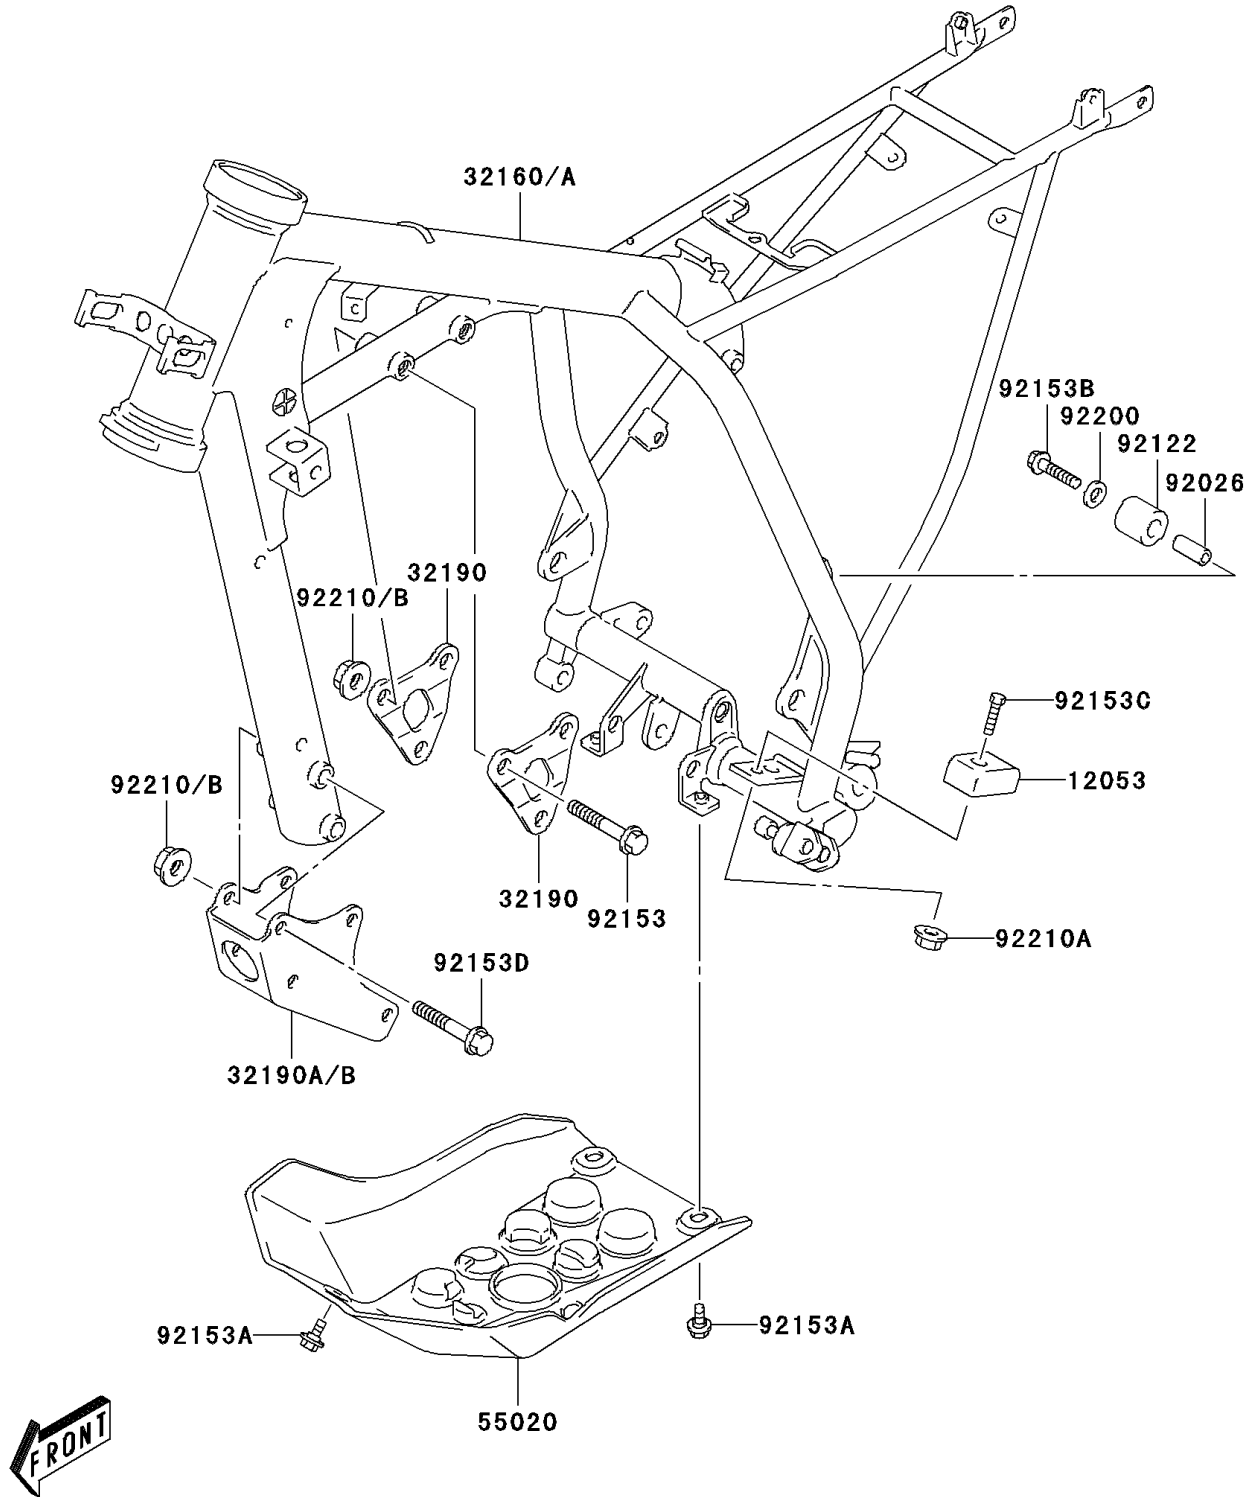

2005 KLX125 PARTS DIAGRAM

Frame

F2120

2005 KLX125 PARTS LIST

Frame

ITEM NAME	PART NUMBER	QUANTITY
GUIDE-CHAIN (Ref # 12053)	12053-S012	1
FRAME-COMP,P.SILVER (Ref # 32160A)	32160-S003-909	1
BRACKET-ENGINE (Ref # 32190)	32190-S003	2
BRACKET-ENGINE,P.SILVER (Ref # 32190B)	32190-S005-909	1
GUARD,ENGINE (Ref # 55020)	55020-S004	1
SPACER (Ref # 92026)	92026-S053	1
ROLLER,CHAIN CONTROL,UPP (Ref # 92122)	92122-S006	1
BOLT (Ref # 92153)	92153-S151	2
BOLT (Ref # 92153A)	92153-S161	3
BOLT (Ref # 92153B)	92153-S183	1
BOLT (Ref # 92153C)	92153-S184	1
BOLT (Ref # 92153D)	92153-S188	2
WASHER (Ref # 92200)	92200-S125	1
NUT (Ref # 92210A)	92210-S054	1
NUT (Ref # 92210B)	92210-S094	4