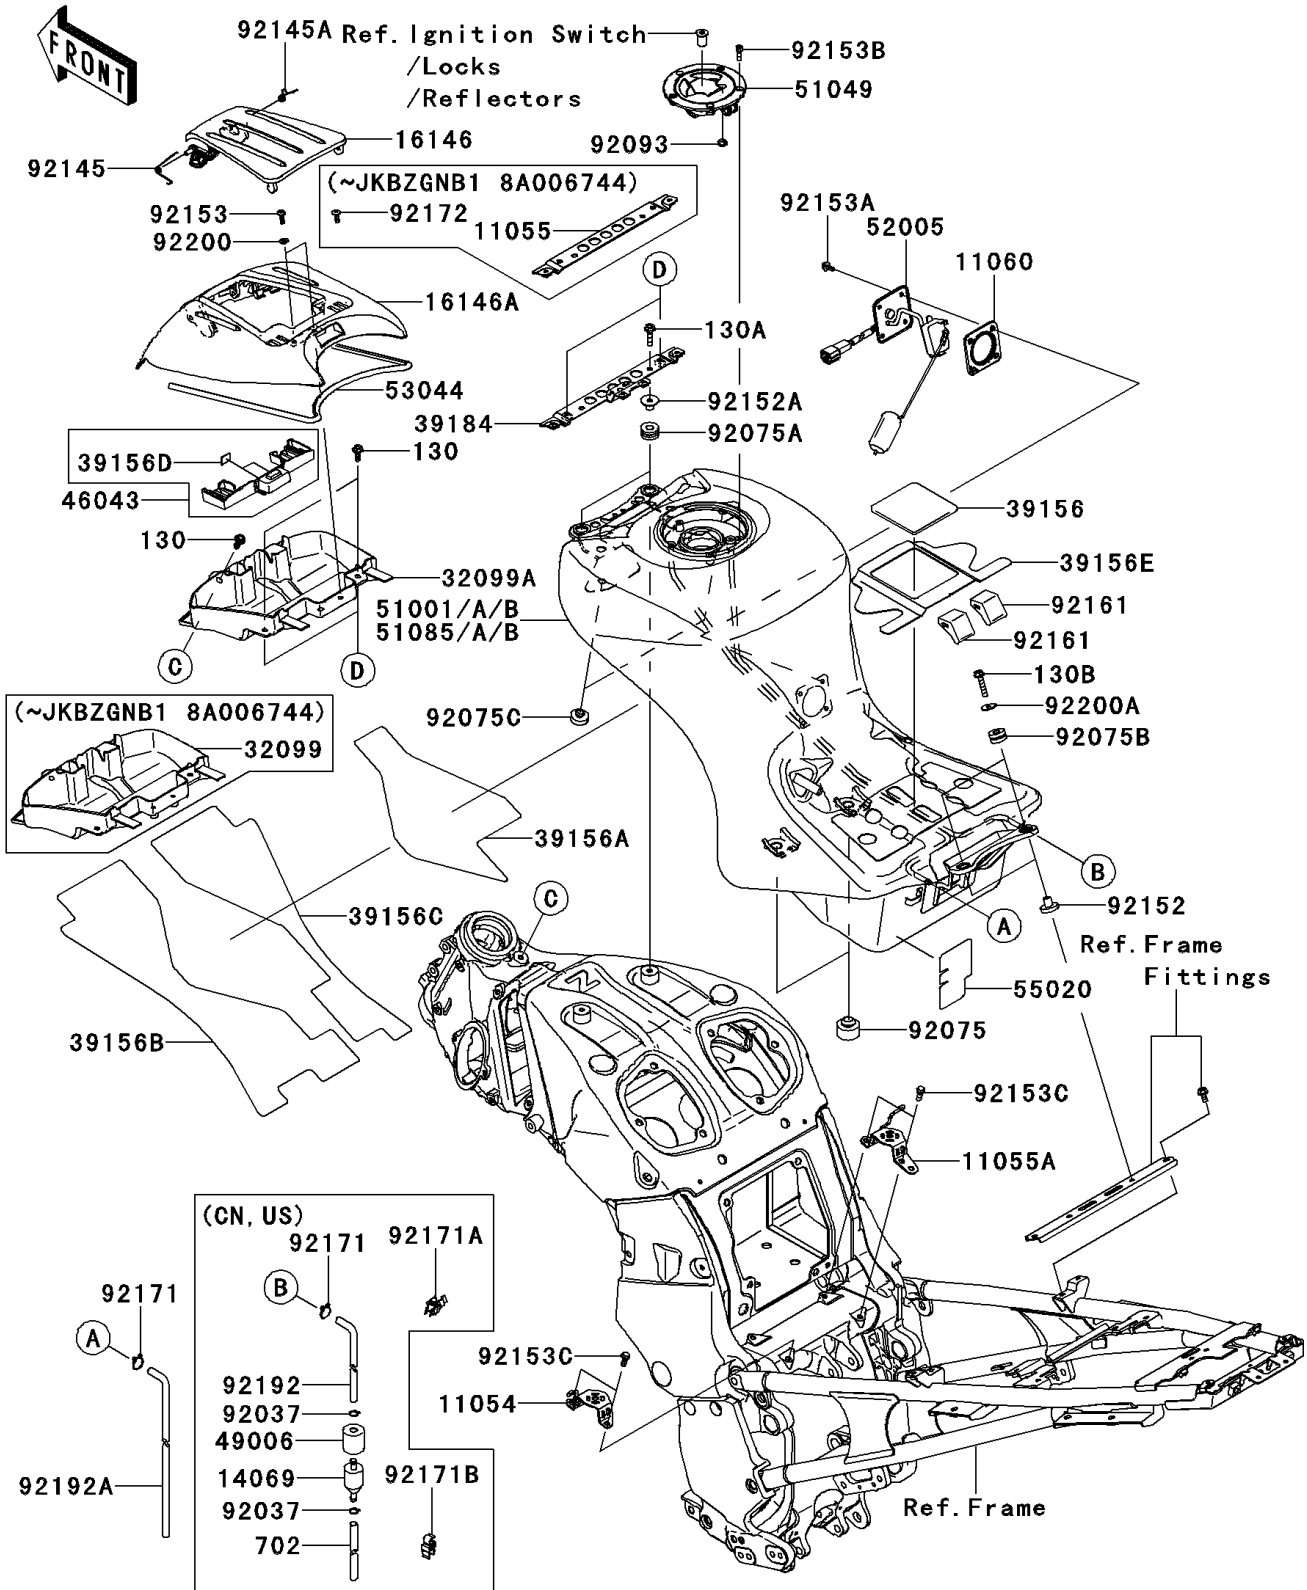

2008 Concours™ 14 PARTS DIAGRAM

Fuel Tank

F2410