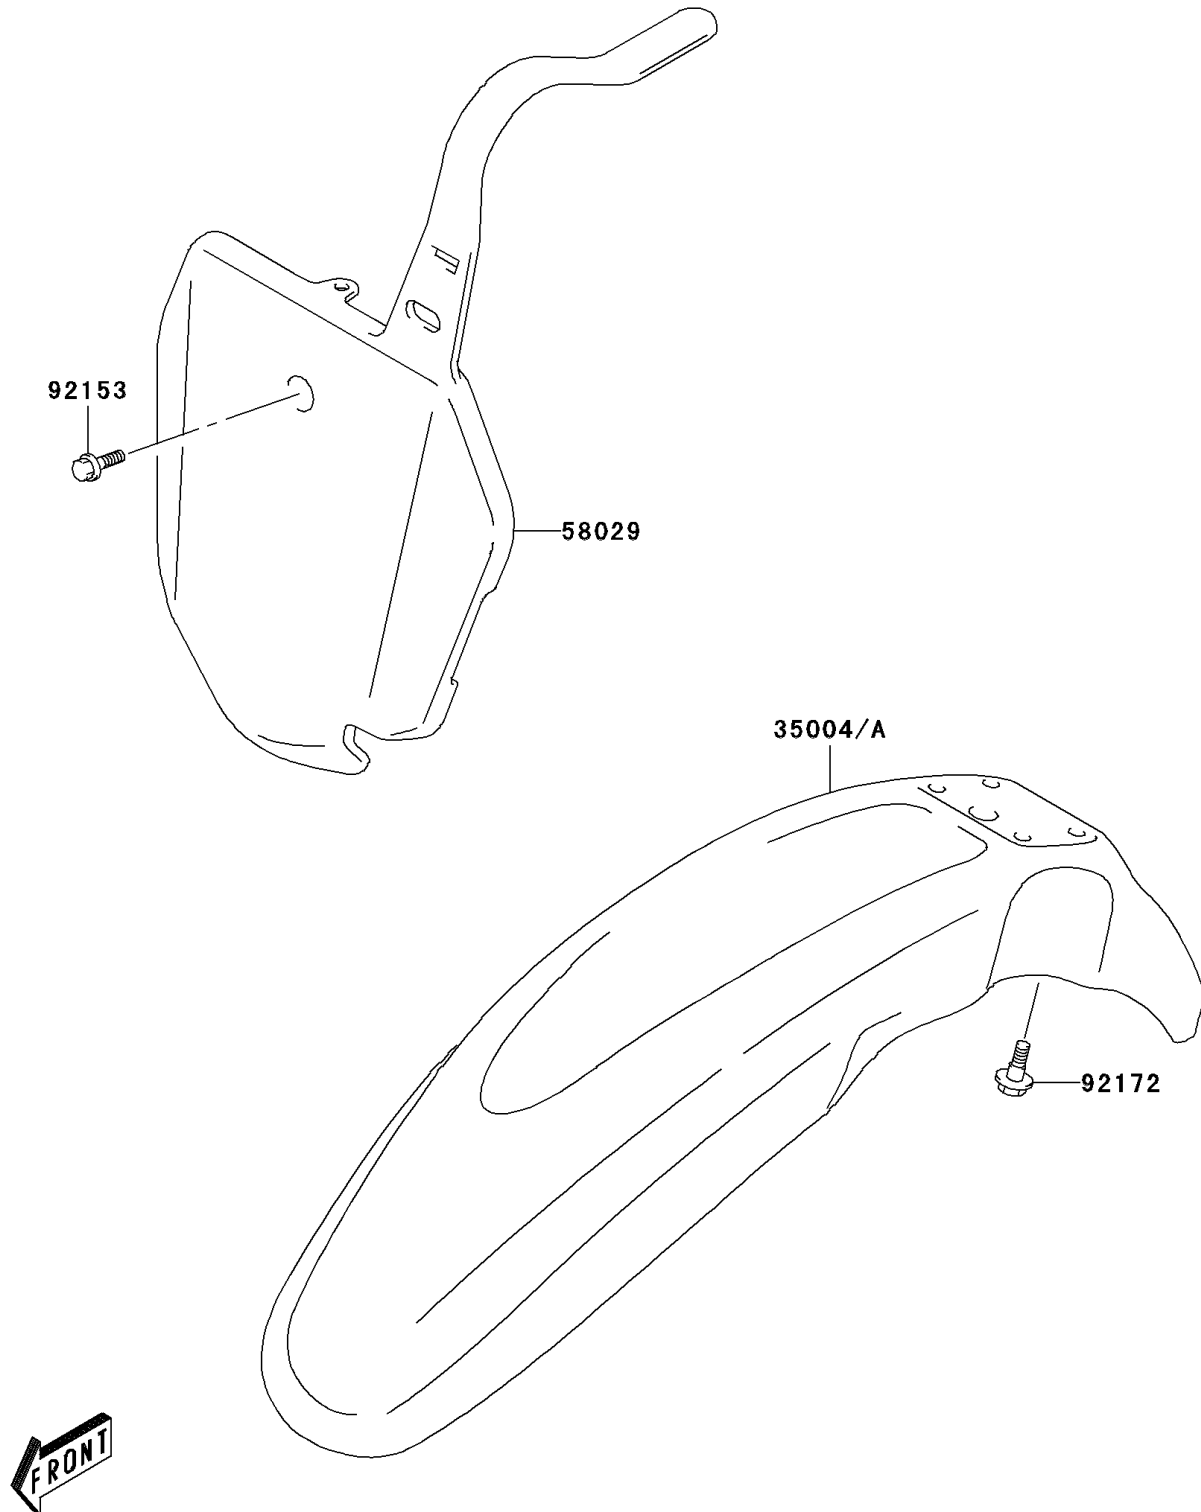

2004 KLX125 PARTS DIAGRAM

Front Fender(s)

F2171

2004 KLX125 PARTS LIST

Front Fender(s)

ITEM NAME	PART NUMBER	QUANTITY
FENDER-FRONT,L.GREEN (Ref # 35004)	35004-S006-535	1
PLATE-NUMBER,S.WHITE (Ref # 58029)	58029-S001-533	1
BOLT (Ref # 92153)	92153-S002	1
SCREW (Ref # 92172)	92172-S101	4