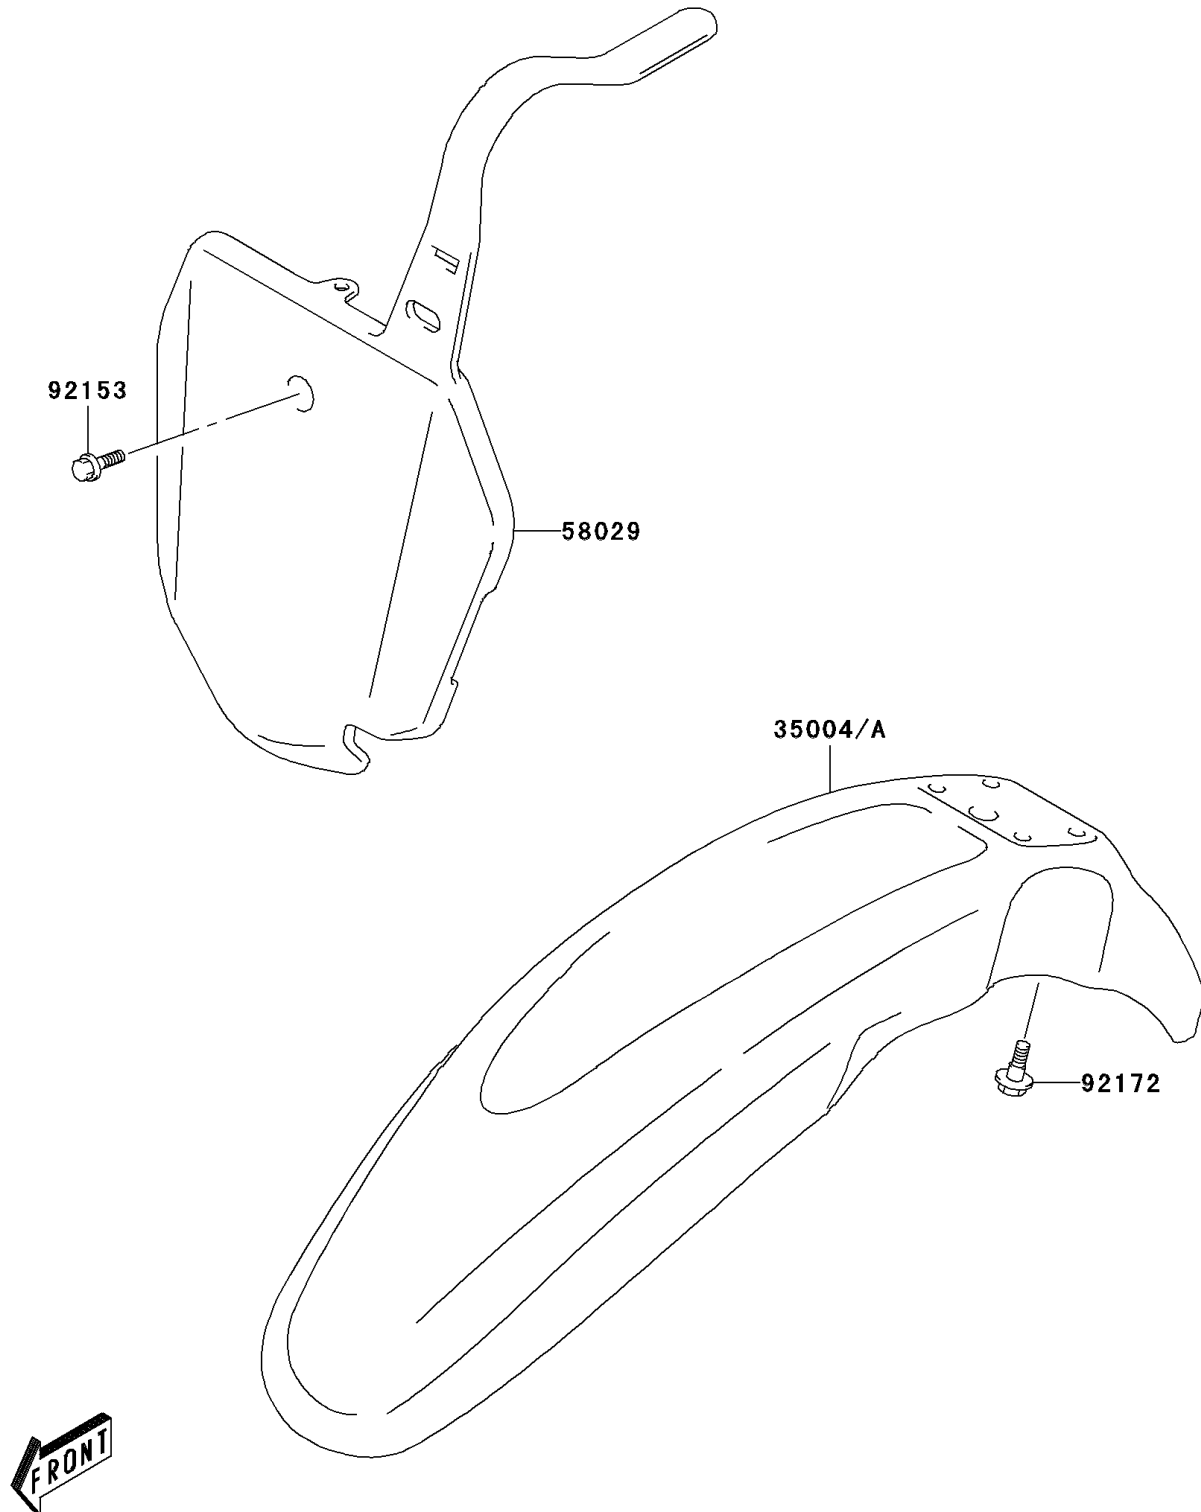

2005 KLX125 PARTS DIAGRAM

Front Fender(s)

F2171

2005 KLX125 PARTS LIST

Front Fender(s)

ITEM NAME	PART NUMBER	QUANTITY
FENDER-FRONT,L.GREEN (Ref # 35004A)	35004-S006-908	1
PLATE-NUMBER,S.WHITE (Ref # 58029)	58029-S001-533	1
BOLT (Ref # 92153)	92153-S002	1
SCREW (Ref # 92172)	92172-S101	4