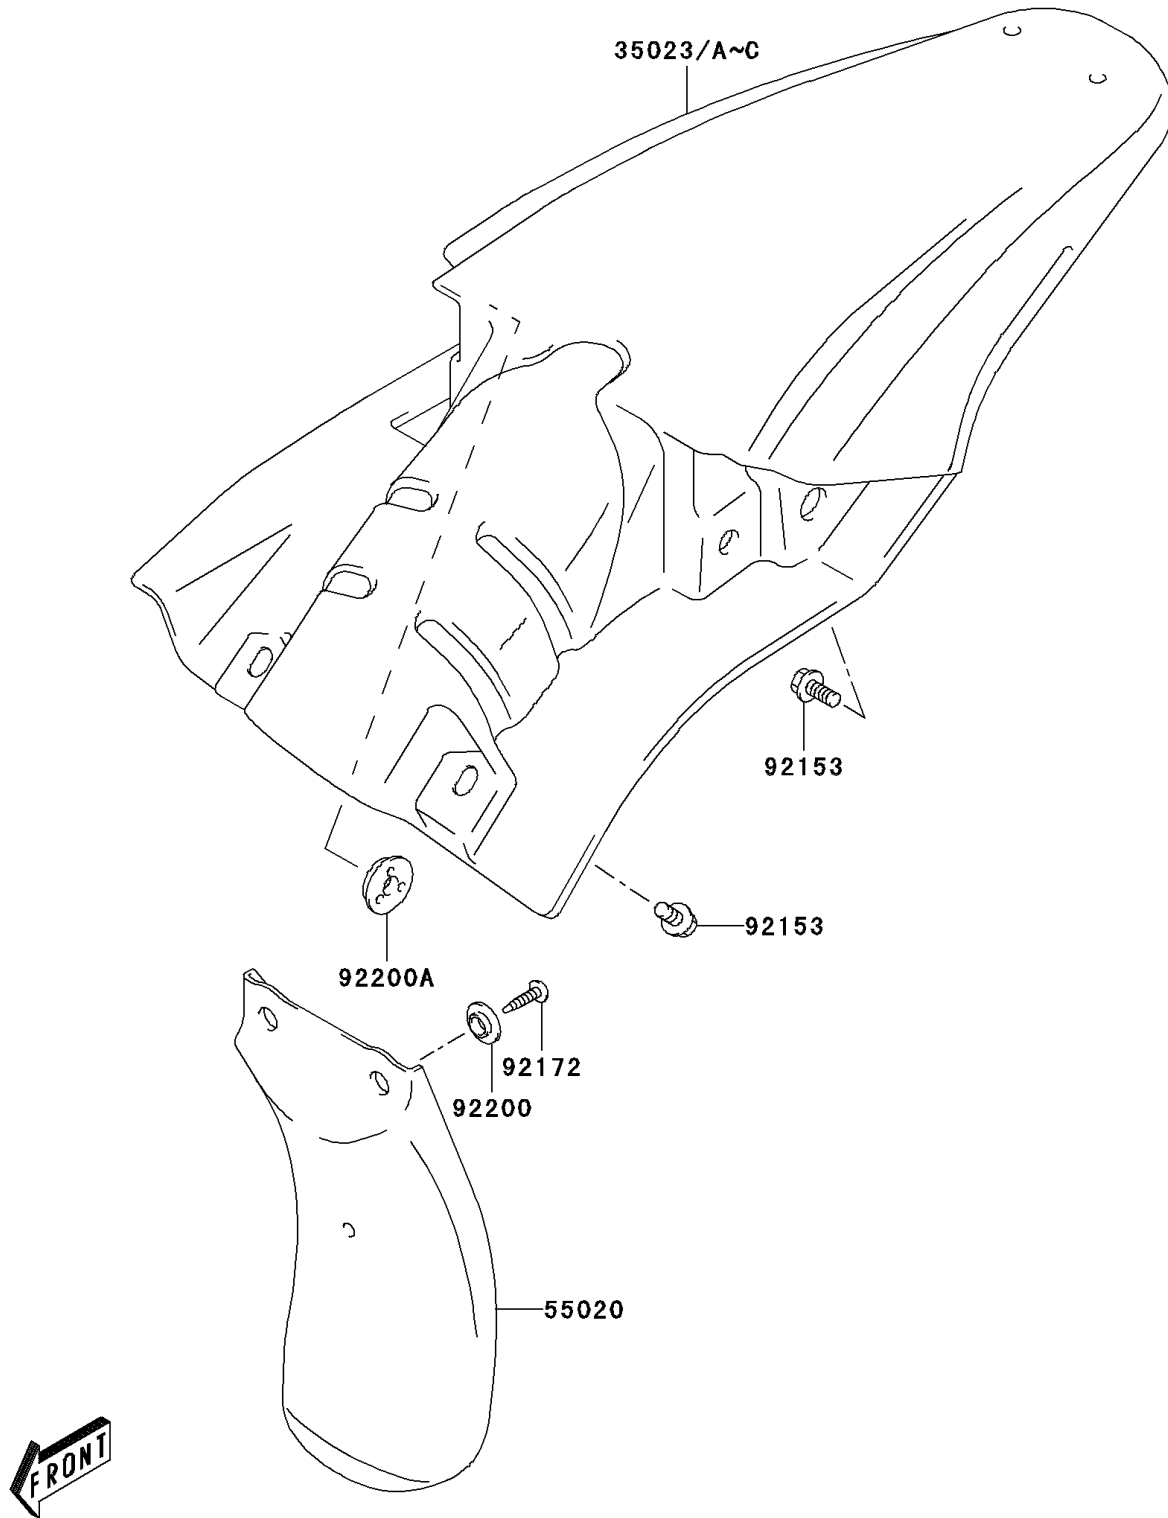

2004 KLX125 PARTS DIAGRAM

Rear Fender(s)

F2172

2004 KLX125 PARTS LIST

Rear Fender(s)

| ITEM NAME | PART NUMBER | QUANTITY |
|------------------------------------|----------------|----------|
| GUARD,REAR FENDER,FR (Ref # 55020) | 55020-S005 | 1 |
| BOLT (Ref # 92153) | 92153-S161 | 3 |
| SCREW (Ref # 92172) | 92172-S031 | 2 |
| WASHER (Ref # 92200) | 92200-S074 | 2 |
| WASHER (Ref # 92200A) | 92200-S075 | 1 |
| FENDER-REAR,L.GREEN (Ref # 35023) | 35023-S003-535 | 1 |
| FENDER-REAR,L.GREEN (Ref # 35023B) | 35023-S004-535 | 1 |